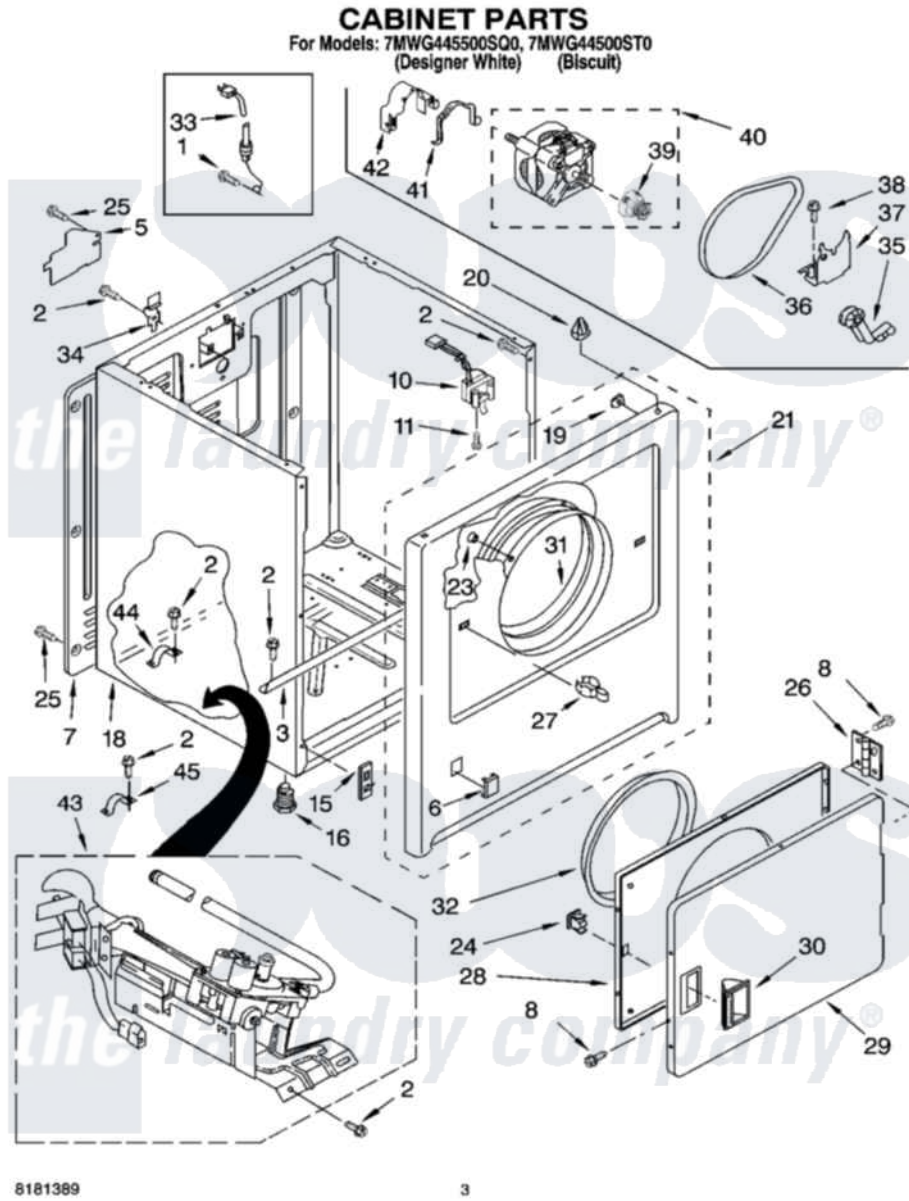

Whirlpool 7MWG44550SQ0 02 - CABINET PARTS

Whirlpool [Residential Whirlpool 7MWG44550SQ0 Dryer Parts](#) Parts Diagram 02 - CABINET PARTS
Click on the part number to view part

Item	Original Part Number	Replaced By	Status	Part Description
1	697776	4331106		Screw, No.10-32 X 7/16
2	343641	681414		Screw, 10AB X 1/2
3	8541400			Bracket, Cabinet
5	3396795			Cover, Terminal Block
6	3394975			Plug, Front Panel
"	3394978			Plug, Front Panel
7	3396807	280040		Panel-Rear
8	342055	488627		Screw
10	3406102			Door Switch Assembly
11	697773	3395530		Screw
15	3394083			Clip, Front Panel
16	3392100	49621		Feet-Leveling
"	279810			Foot-Optional
18	8530603	8533643		Cabinet
"	8530606	3977306		Cabinet
19	98234			Clip, U-Bend

20	690363	18776	Lock, Front Top
21	3394895	280022	Panel
"	8537517	280021	Panel
23	685203	279220	Clip
24	3389441		Door Catch Assembly
25	693995		Screw, Hex Head
26	348023		Hinge And Pin Assembly
27	696144	279570	Latch
28	695656	280077	Door
29	348205		Door, Front
"	3978598		Door, Front
30	686711		Handle, Door
"	3978592		Handle, Door
31	8066123	279264	Air Channel Box
32	3390734		Seal, Door
33	344020	3401402	Cord, Power
34	8066217		Hinge, Top
35	691366		Idler And Pulley Assembly
36	8066065	341241	Belt
37	348780		Base, Motor
38	3400500		Bolt, 3405245 5/16-18 X 3/4
39	8066184		Pulley, Motor
40	8066206	279827	Motor-Drve
41	660658		Clamp, Motor Mounting 343481 685441
42	3404162		Clamp, Motor
43	8318272	W10465748	Burner-Gas
44	341029		Clamp, Pipe Door Spring
45	3980175		Clamp, Elbow