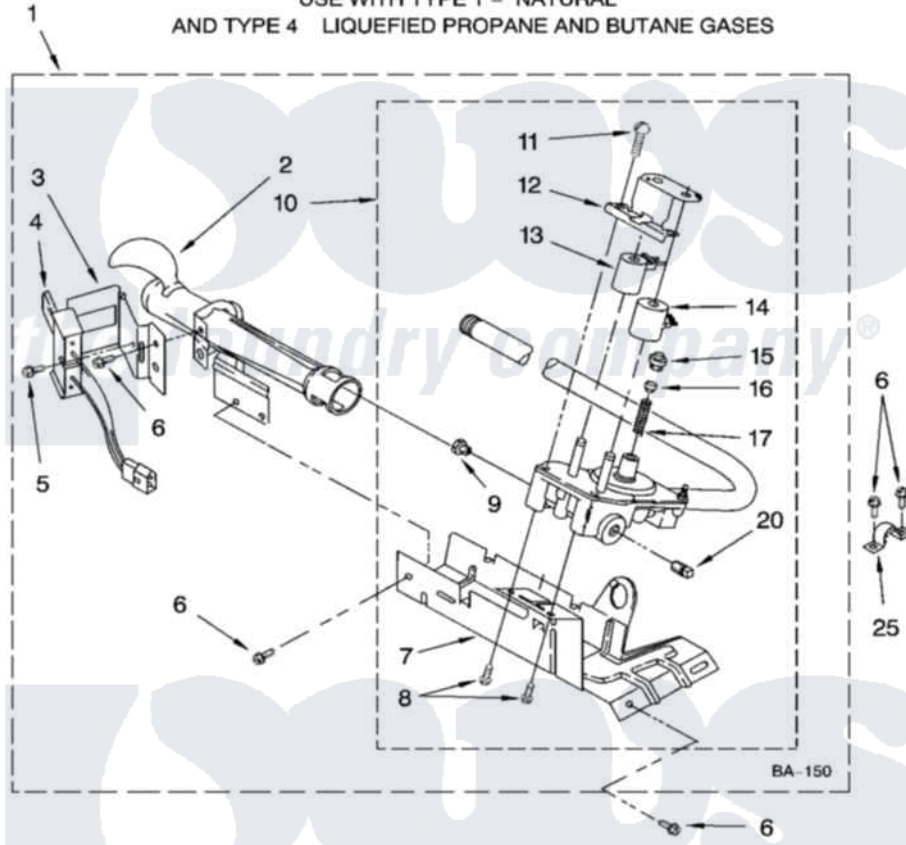

Whirlpool 7MWG445500SQ0 03 - 8318272 BURNER ASSEMBLY

8318272 BURNER ASSEMBLY

For Models: 7MWG445500SQ0, 7MWG445500ST0
(Designer White) (Biscuit)

USE WITH TYPE 1 - NATURAL
AND TYPE 4 LIQUEFIED PROPANE AND BUTANE GASES

8181389

5

Whirlpool [Residential Whirlpool 7MWG445500SQ0 Dryer Parts](#) Parts Diagram 03 - 8318272 BURNER ASSEMBLY
Click on the part number to view part

Item	Original Part Number	Replaced By	Status	Part Description
1	8318272	W10465748		Burner-Gas
2	688617	693140		Burner
3	694298			Bracket, Ignitor
4	686590	279311		Ignitor
5	3393909			Screw, 8-32 X 7/8
6	343641	681414		Screw, 10AB X 1/2
7	693986			Base, Burner
8	3387057			Screw, 10-16 X 1/2 Orifice, Burner
9	234826			Orifice, Burner Type 1
"	229742			Orifice, Burner
"	234868			Orifice, Burner
10	8318277	W10337269		Valve-Gas
11	694421			Screw, Bracket Mounting
12	694538			Bracket, Shunt
13	694540			Coil, 60 Hz
14	694539			Coil, 60 Hz

15	694424		Leak, Limiter
16	694423		Screw, Regulator Adjustment
17	694422		Spring, Regulator
20	239822	W10295523	Plug, Pipe
25	341029		Clamp, Pipe Door Spring
"	BLANK	Not Available	Following Parts Not Illustrated
"	694572	49572A	Conversion Kit To Type L.p.g.f