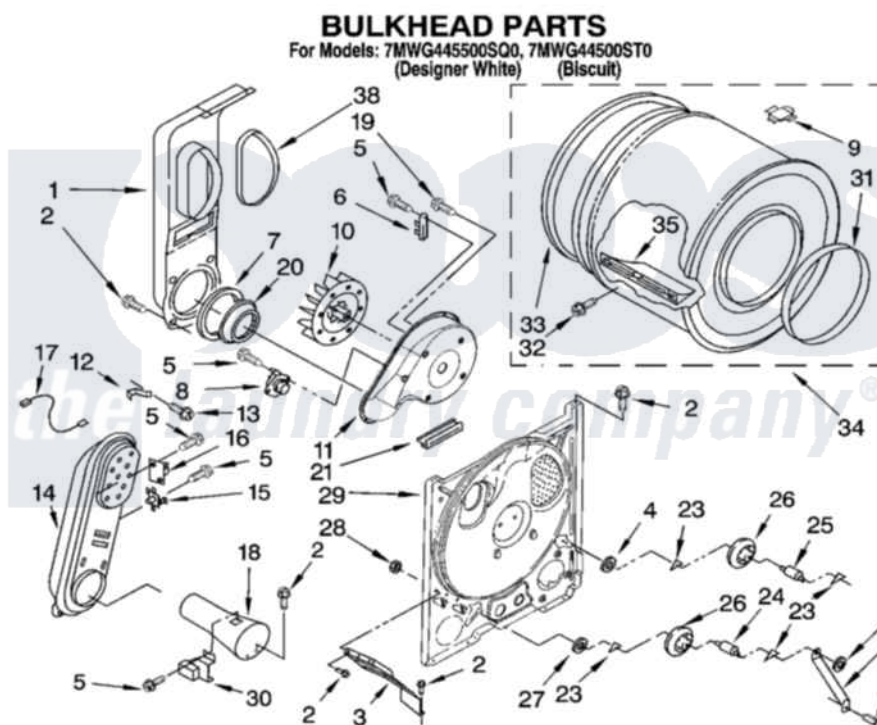

**Whirlpool 7MWG445500SQ0 04 - BULKHEAD PARTS, OPTIONAL PARTS
(NOT INCLUDED)**

8181389

7

Whirlpool [Residential Whirlpool 7MWG445500SQ0 Dryer Parts](#) Parts Diagram 04 - BULKHEAD PARTS, OPTIONAL PARTS (NOT INCLUDED)

[Click on the part number to view part](#)

Item	Original Part Number	Replaced By	Status	Part Description
1	694283	279505		Chute
2	343641	681414		Screw, 10AB X 1/2
3	3406022			Bracket, Bulkhead
4	3388703			Washer, Support
5	90767			Screw, 8A X 3/8 HeX Washer Head Tapping
6	3392519			Thermal Limiter
7	347139			Seal, Lint Chute
8	3387134			Thermostat, Internal-Bias
9	8066086			Plug, Drum Hole
10	694089			Wheel, Blower
11	8577230			Housing, Blower
12	3398161			CLIP
13	489463			Screw, 8-18 X 1/16
14	8530285	279980		Box

15	3403140		Thermostat, High-Limit 205F
16	280010		Kit, Thermal Cut-Off
17	3401707		Jumper, Tco-High Limit
18	8066048		Funnel, Burner
19	3390647	488729	Screw
20	696302		Shield, Exhaust
21	3392247	686889	Pad
23	690997		Washer, Thrust
24	3399506	W10359270	Shaft, Drum Roller Threads
25	3399507	W10359269	Shaft, Drum Roller Threads
26	3397590	349241T	Support
27	348197		Washer, Support
28	3359452		Nut, Lock
29	8529955	279793	Bulkhead
30	338906		Radiant, Sensor
31	3394508		Ring, Bearing
32	97787	W10109200	Screw, Baffle Mounting
33	8066085	239087	Seal
34	695584	3396775	Drum Assembly
35	342847		Baffle, Drum
36	3976435		Bracket, Support
37	90296		Nut, Push On
38	339956		Seal, Air Duct To Bulkhead
	BLANK	Not Available	ACCESSORY PARTS
"	279948	4392065	Kit, Dryer Repair
"	346764		Kit, Hold Down
"	8522199		Accessory Parts
"	689790		Dry Rack
"	72017		Paint, Touch-Up
"	4392899		Paint, Touch-Up
"	350930		Paint, Pressurized Spray B
"	4392901		Paint, Pressurized Spray
"	350938		Paint, Pressurized Spray B
"	799344		Paint, Touch-Up)
"	4392900		Paint, Bulk)