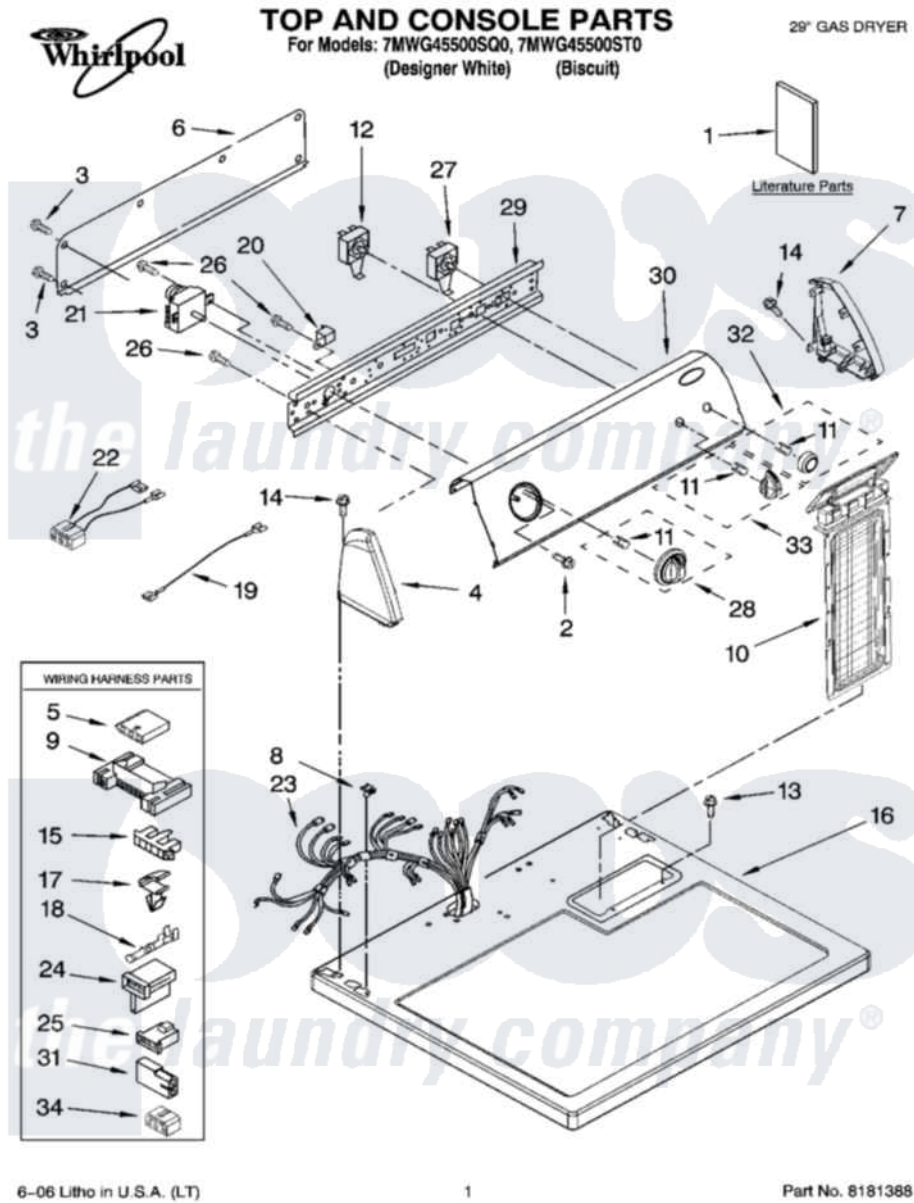

Whirlpool 7MWG45500SQ0 01 - TOP AND CONSOLE PARTS

6-06 Litho in U.S.A. (LT)

1

Part No. 8181388

Whirlpool [Residential Whirlpool 7MWG45500SQ0 Dryer Parts](#) Parts Diagram 01 - TOP AND CONSOLE PARTS
 Click on the part number to view part

Item	Original Part Number	Replaced By	Status	Part Description
1	8565897		Not Available	Use And Care Guide
"	8579563		Not Available	Sheet, Cycle Feature
"	8564241		Not Available	Instructions, Installation
"	8533203		Not Available	Wiring Diagram
"	BLANK		Not Available	Following May Be Purchased
"	BLANK		Not Available	DO-IT-YOURSELF REPAIR MANUALS
"	677818		Not Available	Manual, Do-It- Yourself Repair (Dryer)
2	8533951	3400859		Screw, Grounding
3	693995			Screw, Hex Head
4	8271369	279962		Endcap
"	8314852			Cap, End
5	3936144			Do-It-Yourself Repair Manuals
6	8274261			Do-It-Yourself Repair Manuals
7	8271363	279962		Endcap
"	8314851			Cap, End

8	357213		Nut, Push-In
9	3395683		Receptacle, Multi-Terminal
10	8557861		Screen, Lint
"	8557862		Screen, Lint
11	8536939		Clip, Knob
12	3405152		Switch, Wrinkle Shield
13	688983	487240	Screw, For Mtg. Service Capacitor
14	388326		Screw, 8-18 X 1.25
15	3397269		Connector, Timer
16	8557930	8563985	Top
"	8557931	8563986	Top
17	3394427		Clip-Harness
18	94614		Terminal
19	3401674		Wire, Jumper
20	694419		Mini-Buzzer
21	3976584		Timer Assembly
22	8283292	8283276	Wire, Jumper
23	8299876		Harness, Wiring
24	3403499		Connector, 2-Position
25	3403498		Connector, 3-Position
26	8533971	90767	Screw, 8A X 3/8 HeX Washer Head Tapping
27	3977456		Switch, Push-To-Start
28	8566061		Timer Knob Assembly
"	8566064		Timer Knob Assembly
29	8544895		Bracket, Control
30	8543035		Panel, Control
"	8543036		Panel, Control
31	717252		Receptacle, Terminal
32	8566065		Knob, Push-To-Start
"	8566068		Knob, Push-To-Start
33	8565944		Knob, Control
"	8565947		Knob, Control
34	3347243		Block, Disconnect