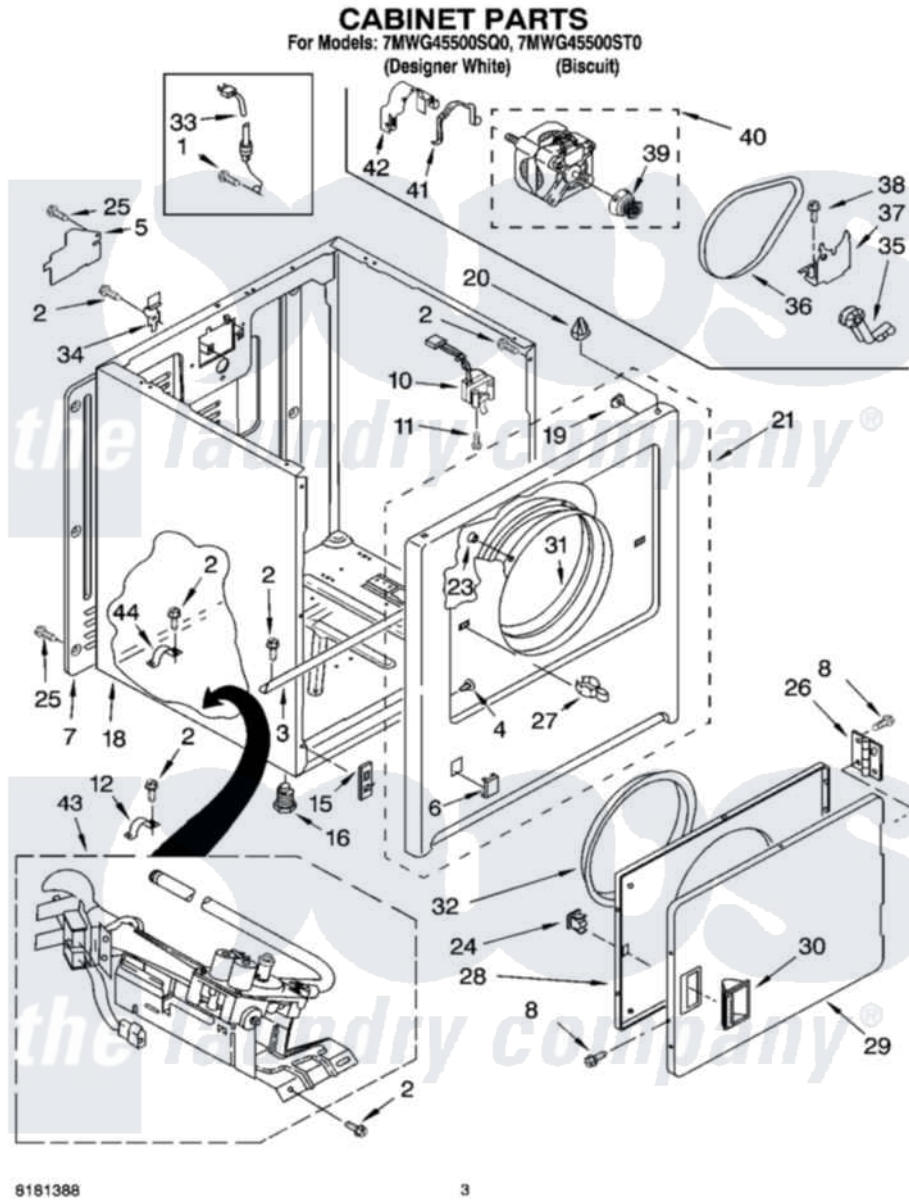

Whirlpool 7MWG45500SQ0 02 - CABINET PARTS

Whirlpool Residential Whirlpool 7MWG45500SQ0 Dryer Parts Parts Diagram 02 - CABINET PARTS
Click on the part number to view part

Item	Original Part Number	Replaced By	Status	Part Description
1	697776	4331106		Screw, No.10-32 X 7/16
2	343641	681414		Screw, 10AB X 1/2
3	8541400			Bracket, Cabinet
4	3404413			Plug, Hinge Hole
"	3404415			Plug, Hinge Hole
5	3396795			Cover, Terminal Block
6	3394975			Plug, Front Panel
"	3394978			Plug, Front Panel
7	3396807	280040		Panel-Rear
8	342055	488627		Screw
10	3406104	3406105		Door Switch Assembly
11	697773	3395530		Screw
12	3980175			Clamp, Elbow
15	3394083			Clip, Front Panel
16	3392100	49621		Feet-Leveling
"	279810			Foot-Optional

18	8530603	8533643	Cabinet
"	8530606	3977306	Cabinet
19	98234		Clip, U-Bend
20	690363	18776	Lock, Front Top
21	3403574	279846	Panel
"	3403577	279932	Panel
23	685203	279220	Clip
24	690081	279570	Latch
25	693995		Screw, Hex Head
26	3405514	W10362431	Hinge And Pin Assembly
27	696144	279570	Latch
28	3403371		Door, Inner
29	3403361		Door Front
"	3403363		Door, Front
30	8566059		Handle, Door
"	8566071		Handle, Door
31	8066124	279264	Air Channel Box
32	3405245		5/16-18 X 3/4
33	344020	3401402	Cord, Power
34	238088	8066217	Hinge, Top
35	691366		Idler And Pulley Assembly
36	8066065	341241	Belt
37	348780		Base, Motor
38	3400500		Bolt, 3405245 5/16-18 X 3/4
39	8066184		Pulley, Motor
40	8066206	279827	Motor-Drve
41	660658		Clamp, Motor Mounting 343481 685441
42	3404162		Clamp, Motor
43	8318272	W10465748	Burner-Gas
44	341029		Clamp, Pipe Door Spring