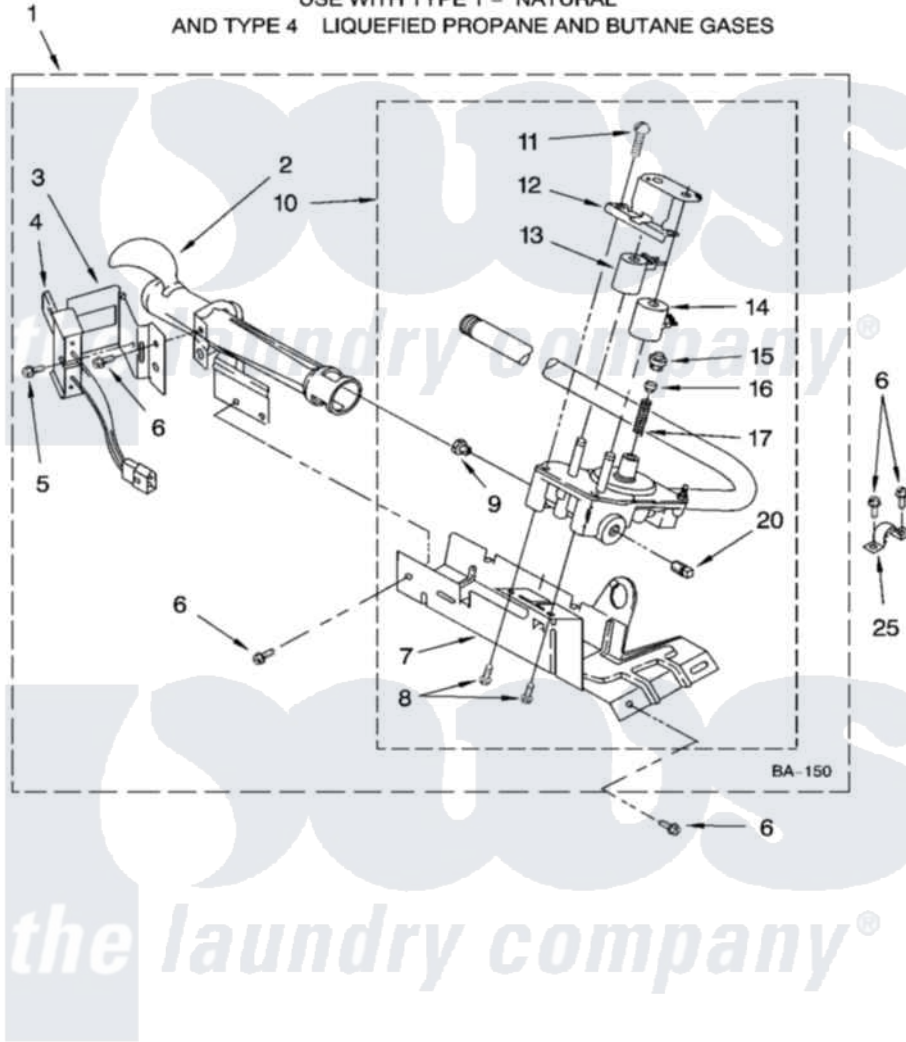

Whirlpool 7MWG45500SQ0 03 - 8318272 BURNER ASSEMBLY

8318272 BURNER ASSEMBLY

For Models: 7MWG45500SQ0, 7MWG45500ST0

(Designer White)

(Biscuit)

USE WITH TYPE 1 - NATURAL

AND TYPE 4 LIQUEFIED PROPANE AND BUTANE GASES

8181388

5

Whirlpool [Residential Whirlpool 7MWG45500SQ0 Dryer Parts](#) Parts Diagram 03 - 8318272 BURNER ASSEMBLY
Click on the part number to view part

Item	Original Part Number	Replaced By	Status	Part Description
1	8318272	W10465748		Burner-Gas
2	688617	693140		Burner
3	694298			Bracket, Ignitor
4	686590	279311		Ignitor
5	3393909			Screw, 8-32 X 7/8
6	343641	681414		Screw, 10AB X 1/2
7	693986			Base, Burner
8	3387057			Screw, 10-16 X 1/2 Orifice, Burner
9	234826			Orifice, Burner Type 1
"	229742			Orifice, Burner
"	234868			Orifice, Burner
10	8318277	W10337269		Valve-Gas
11	694421			Screw, Bracket Mounting
12	694538			Bracket, Shunt
13	694540			Coil, 60 Hz
14	694539			Coil, 60 Hz