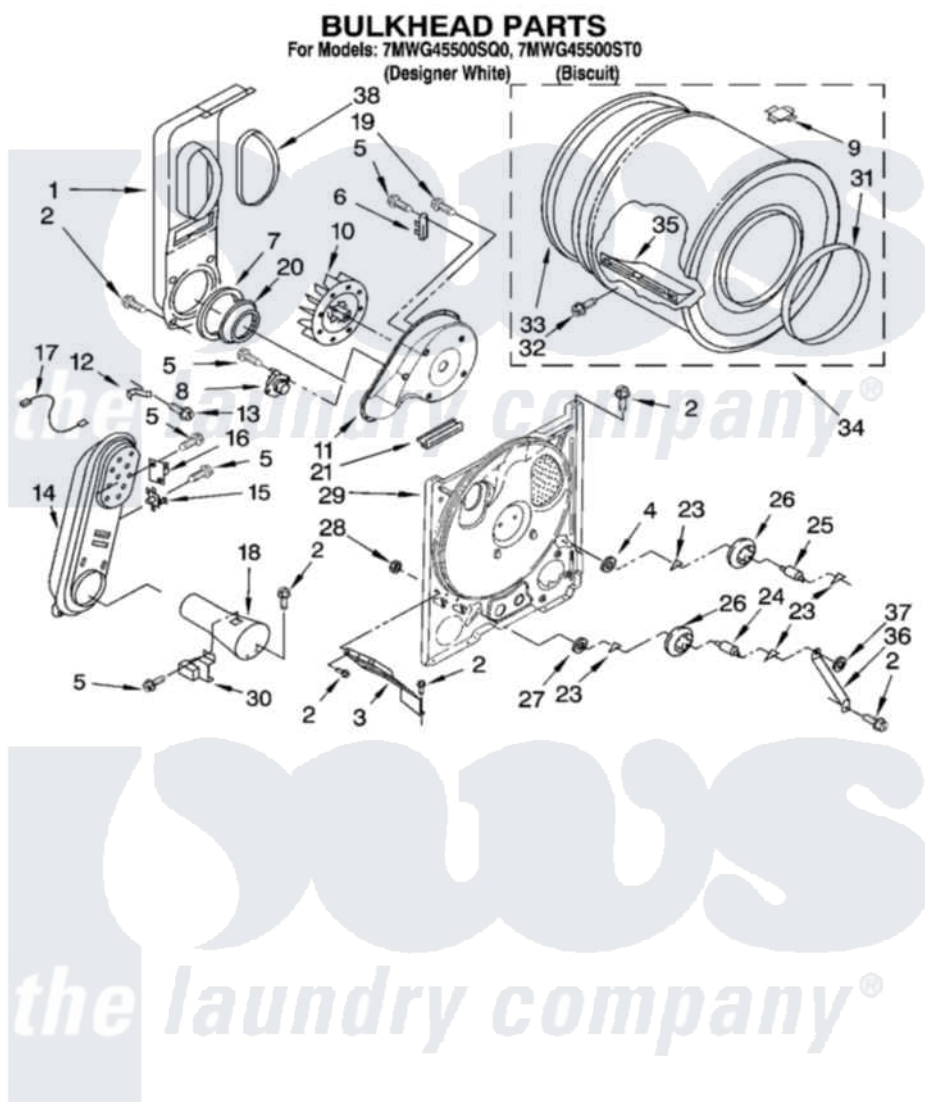

**Whirlpool 7MWG4550SQ0 04 - BULKHEAD PARTS, OPTIONAL PARTS
(NOT INCLUDED)**

8181388

7

Whirlpool Residential Whirlpool 7MWG4550SQ0 Dryer Parts Parts Diagram 04 - BULKHEAD PARTS, OPTIONAL PARTS (NOT INCLUDED)

Click on the part number to view part

Item	Original Part Number	Replaced By	Status	Part Description
1	694283	279505		Chute
2	343641	681414		Screw, 10AB X 1/2
3	3406022			Bracket, Bulkhead
4	3388703			Washer, Support
5	90767			Screw, 8A X 3/8 HeX Washer Head Tapping
6	3392519			Thermal Limiter
7	347139			Seal, Lint Chute
8	3387134			Thermostat, Internal-Bias
9	8066086			Plug, Drum Hole
10	694089			Wheel, Blower
11	8577230			Housing, Blower
12	3398161			CLIP
13	489463			Screw, 8-18 X 1/16
14	8530285	279980		Box

15	3403140		Thermostat, High-Limit 205F
16	280010		Kit, Thermal Cut-Off
17	3401707		Jumper, Tco-High Limit
18	8066048		Funnel, Burner
19	3390647	488729	Screw
20	696302		Shield, Exhaust
21	3392247	686889	Pad
23	690997		Washer, Thrust
24	3399506	W10359270	Shaft, Drum Roller Threads
25	3399507	W10359269	Shaft, Drum Roller Threads
26	3397590	349241T	Support
27	348197		Washer, Support
28	3359452		Nut, Lock
29	8529955	279793	Bulkhead
30	338906		Radiant, Sensor
31	3394509		Ring, Bearing
32	97787	W10109200	Screw, Baffle Mounting
33	8066085	239087	Seal
34	3396777	697760	Drum
35	342847		Baffle, Drum
36	3976435		Bracket, Support
37	90296		Nut, Push On
38	339956		Seal, Air Duct To Bulkhead
	BLANK	Not Available	ACCESSORY PARTS
"	279948	4392065	Kit, Dryer Repair
"	346764		Kit, Hold Down
"	8522199		Accessory Parts
"	689790		Dry Rack
"	72017		Paint, Touch-Up
"	4392899		Paint, Touch-Up
"	350930		Paint, Pressurized Spray B
"	4392901		Paint, Pressurized Spray
"	350938		Paint, Pressurized Spray B
"	799344		Paint, Touch-Up)
"	4392900		Paint, Bulk)