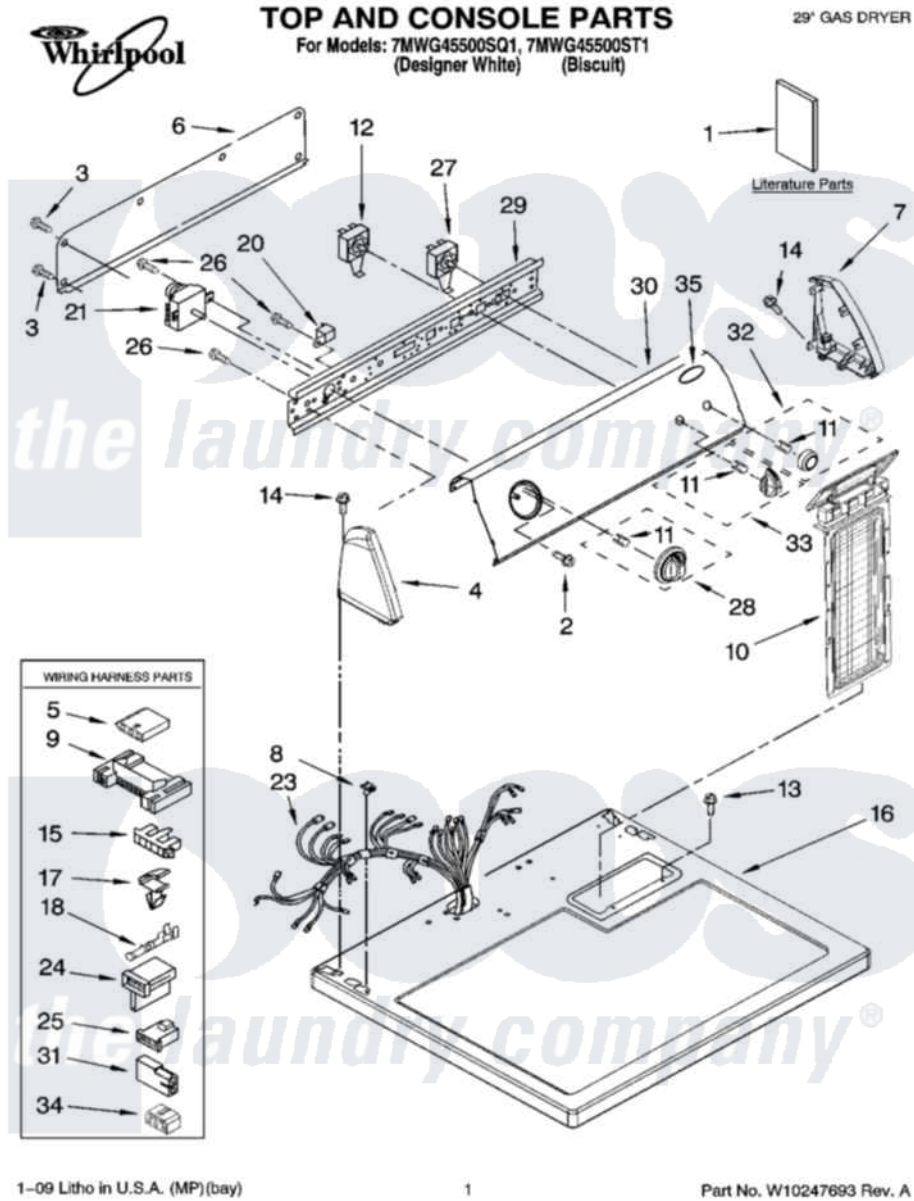

Whirlpool 7MWG45500SQ1 01 - TOP AND CONSOLE PARTS

Whirlpool Residential Whirlpool 7MWG45500SQ1 Dryer Parts Parts Diagram 01 - TOP AND CONSOLE PARTS
Click on the part number to view part

Item	Original Part Number	Replaced By	Status	Part Description
1	8565897		Not Available	Use And Care Guide
"	8579563		Not Available	Sheet, Cycle Feature
"	8564241		Not Available	Instructions, Installation
"	W10185979			Wiring Diagram Cycle Feature
2	8533951	3400859		Screw, Grounding
3	693995			Screw, Hex Head
4	8271365	279962		Endcap
"	8271368	279965		Endcap
5	3936144			Do-It-Yourself Repair Manuals
6	8274261			Do-It-Yourself Repair Manuals
7	8271359	279962		Endcap
"	8271362	279965		Endcap
8	357213			Nut, Push-In
9	3395683			Receptacle, Multi-Terminal
10	8557861			Screen, Lint
"	8557862			Screen, Lint

11	8536939		Clip, Knob
12	3405152		Switch, Wrinkle Shield
13	688983	487240	Screw, For Mtg. Service Capacitor
14	388326		Screw, 8-18 X 1.25
15	3397269		Connector, Timer
16	8557930	8563985	Top
"	8557931	8563986	Top
17	3394427		Clip-Harness
18	94614		Terminal
20	694419		Mini-Buzzer
21	W10185969		Timer Assembly, 60 Hz
23	W10111050		Harness, Wiring
24	3403499		Connector, 2-Postion
25	3403498		Connector, 3-Position
26	8533971	90767	Screw, 8A X 3/8 HeX Washer Head Tapping
27	3977456		Switch, Push-To-Start
28	8566061		Timer Knob Assembly
"	8566064		Timer Knob Assembly
29	8544895		Bracket, Control
30	8543035		Panel, Control
"	8543036		Panel, Control
31	717252		Receptacle, Terminal
32	8566065		Knob, Push-To-Start
"	8566068		Knob, Push-To-Start
33	8565944		Knob, Control
"	8565947		Knob, Control
34	3347243		Block, Disconnect
35	3400985		Medallion