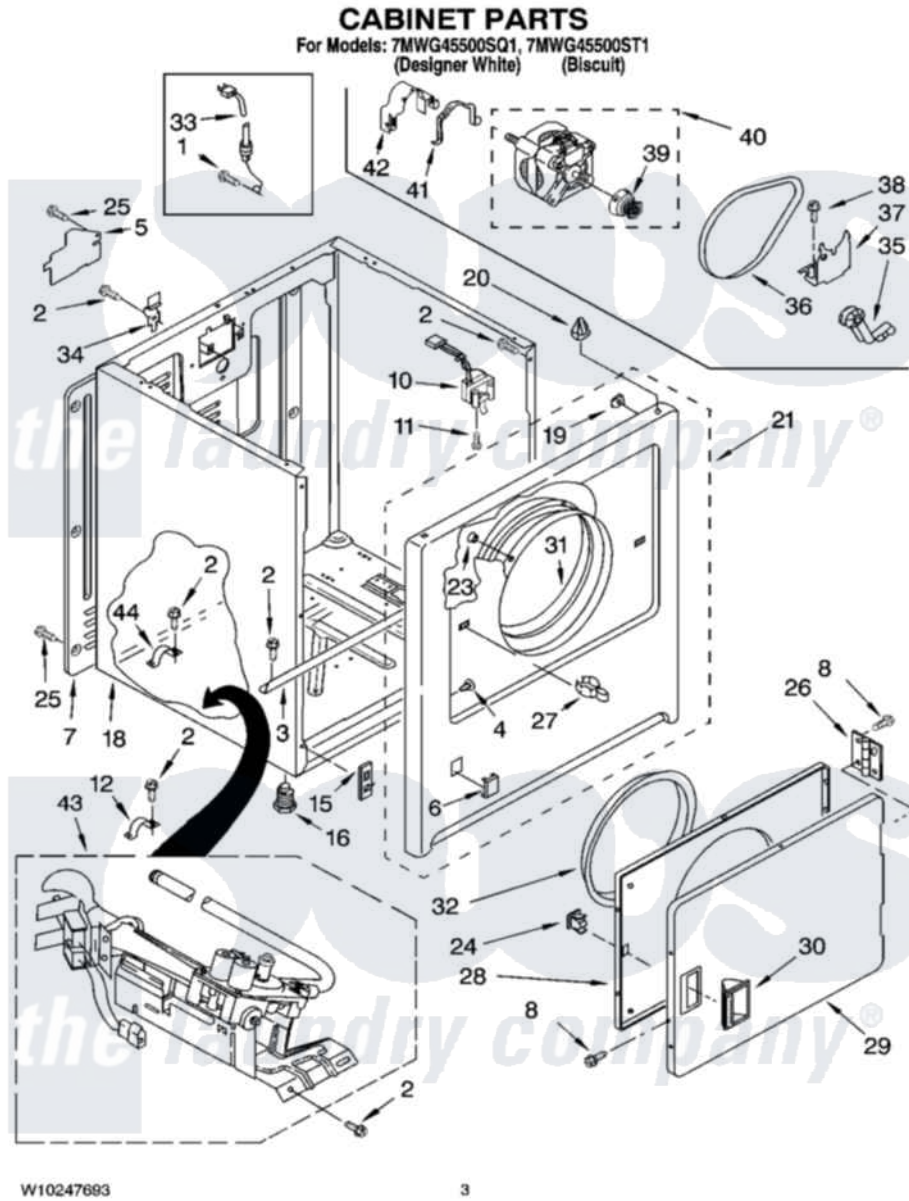

Whirlpool 7MWG45500SQ1 02 - CABINET PARTS

W10247683

3

Whirlpool Residential Whirlpool 7MWG45500SQ1 Dryer Parts Parts Diagram 02 - CABINET PARTS
 Click on the part number to view part

Item	Original Part Number	Replaced By	Status	Part Description
1	697776	4331106		Screw, No.10-32 X 7/16
2	343641	681414		Screw, 10AB X 1/2
3	8541400			Bracket, Cabinet
4	3404413			Plug, Hinge Hole
"	3404415			Plug, Hinge Hole
5	3396795			Cover, Terminal Block
6	3394975			Plug, Front Panel
"	3394978			Plug, Front Panel
7	3396807	280040		Panel-Rear
8	342055	488627		Screw
10	3406104	3406105		Door Switch Assembly
11	697773	3395530		Screw
12	3980175			Clamp, Elbow
15	3394083			Clip, Front Panel
16	3392100	49621		Feet-Leveling
"	279810			Foot-Optional

18	8530603	8533643	Cabinet
"	8530606	3977306	Cabinet
19	98234		Clip, U-Bend
20	690363	18776	Lock, Front Top
21	3403574	279846	Panel
"	3403577	279932	Panel
23	685203	279220	Clip
24	690081	279570	Latch
25	693995		Screw, Hex Head
26	3405514	W10362431	Hinge And Pin Assembly
27	696144	279570	Latch
28	3403371		Door, Inner
29	3403361		Door Front
"	3403363		Door, Front
30	8566059		Handle, Door
"	8566071		Handle, Door
31	8066124	279264	Air Channel Box
32	3405245		5/16-18 X 3/4
33	344020	3401402	Cord, Power
34	8066217		Hinge, Top
35	691366		Idler And Pulley Assembly
36	8066065	341241	Belt
37	348780		Base, Motor
38	3400500		Bolt, 3405245 5/16-18 X 3/4
39	8066184		Pulley, Motor
40	8066206	279827	Motor-Drve
41	W10121316		Plug, Multivent
42	3404162		Clamp, Motor
43	8318272	W10465748	Burner-Gas
44	341029		Clamp, Pipe Door Spring