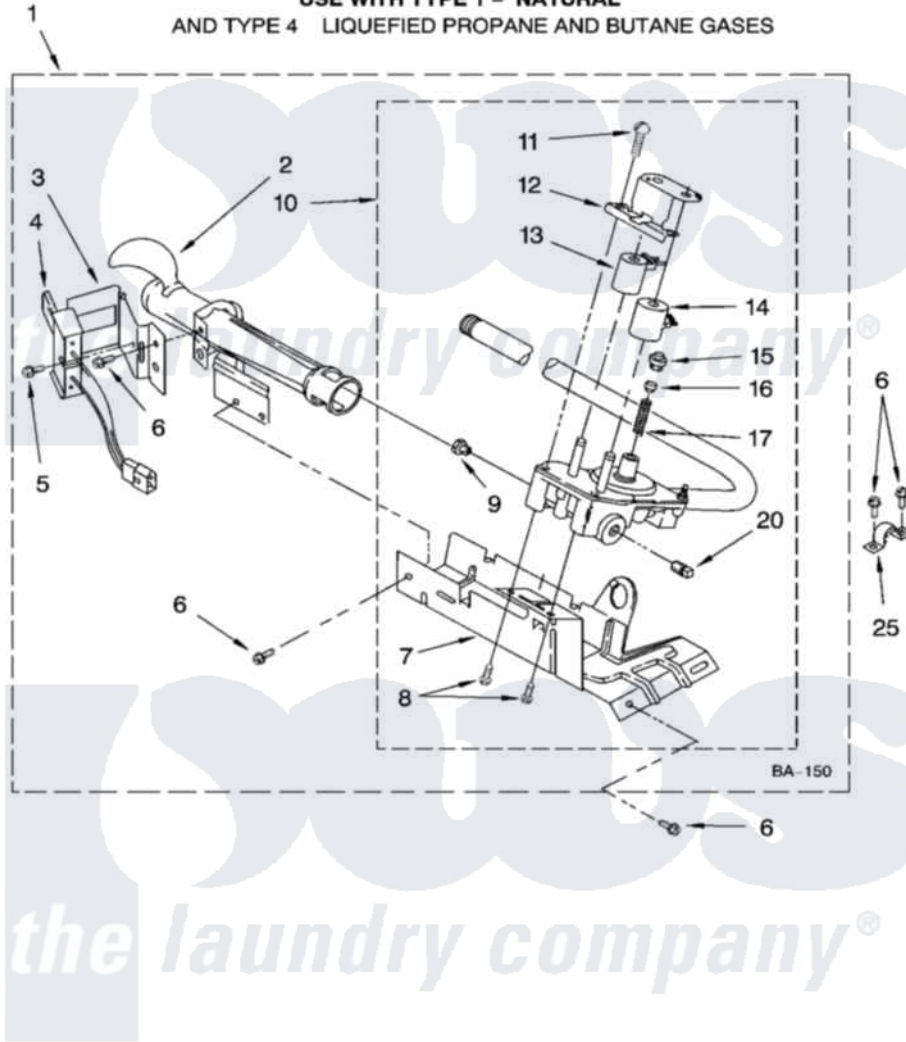

Whirlpool 7MWG45500SQ1 03 - 8318272 BURNER ASSEMBLY

8318272 BURNER ASSEMBLY

For Models: 7MWG45500SQ1, 7MWG45500ST1
(Designer White) (Biscuit)

USE WITH TYPE 1 - NATURAL
AND TYPE 4 LIQUEFIED PROPANE AND BUTANE GASES

W10247683

5

Whirlpool Residential Whirlpool 7MWG45500SQ1 Dryer Parts Parts Diagram 03 - 8318272 BURNER ASSEMBLY
Click on the part number to view part

Item	Original Part Number	Replaced By	Status	Part Description
1	8318272	W10465748		Burner-Gas
2	688617	693140		Burner
3	694298			Bracket, Ignitor
4	686590	279311		Ignitor
5	3393909			Screw, 8-32 X 7/8
6	343641	681414		Screw, 10AB X 1/2
7	693986			Base, Burner
8	3387057			Screw, 10-16 X 1/2 Orifice, Burner
9	234826			Orifice, Burner Type 1
"	229742			Orifice, Burner
"	234868			Orifice, Burner
10	8318277	W10337269		Valve-Gas
11	694421			Screw, Bracket Mounting
12	694538			Bracket, Shunt
13	694540			Coil, 60 Hz
14	694539			Coil, 60 Hz