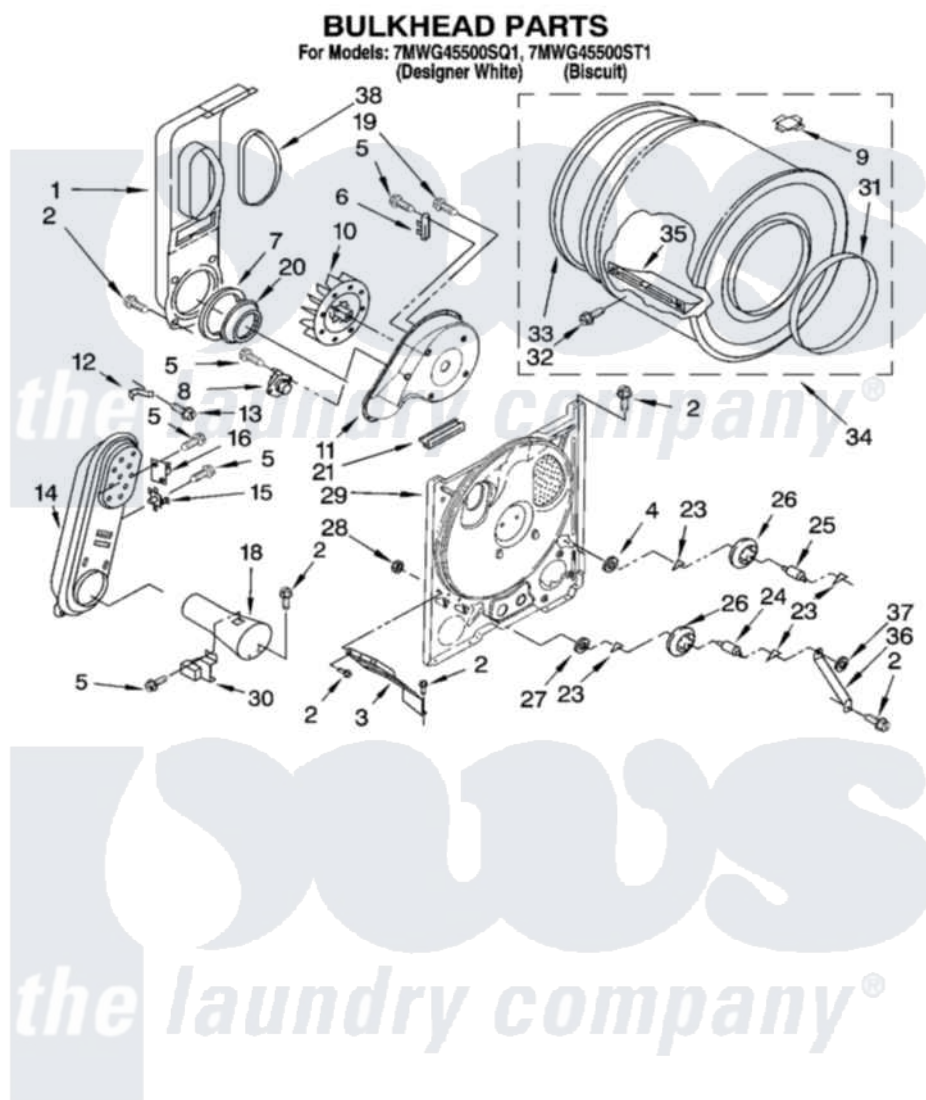

**Whirlpool 7MWG45500SQ1 04 - BULKHEAD PARTS, OPTIONAL PARTS
(NOT INCLUDED)**

W10247693

7

Whirlpool [Residential Whirlpool 7MWG45500SQ1 Dryer Parts](#) Parts Diagram 04 - BULKHEAD PARTS, OPTIONAL PARTS (NOT INCLUDED)

[Click on the part number to view part](#)

Item	Original Part Number	Replaced By	Status	Part Description
1	694283	279505		Chute
2	343641	681414		Screw, 10AB X 1/2
3	3406022			Bracket, Bulkhead
4	3388703			Washer, Support
5	90767			Screw, 8A X 3/8 HeX Washer Head Tapping
6	3392519			Thermal Limiter
7	347139			Seal, Lint Chute
8	3387134			Thermostat, Internal-Bias
9	8066086			Plug, Drum Hole
10	694089			Wheel, Blower
11	8577230			Housing, Blower
12	3398161			CLIP
13	489463			Screw, 8-18 X 1/16
14	8530285	279980		Box

15	3403140		Thermostat, High-Limit 205F
16	280010		Kit, Thermal Cut-Off
18	8066048		Funnel, Burner
19	3390647	488729	Screw
20	696302		Shield, Exhaust
21	3392247	686889	Pad
23	690997		Washer, Thrust
24	3399506	W10359270	Shaft, Drum Roller Threads
25	3399507	W10359269	Shaft, Drum Roller Threads
26	3397590	349241T	Support
27	348197		Washer, Support
28	3359452		Nut, Lock
29	8529955	279793	Bulkhead
30	338906		Radiant, Sensor
31	3394509		Ring, Bearing
32	W10219342		Screw, Baffle Mounting
33	8066085	239087	Seal
34	3396777	697760	Drum
35	342847		Baffle, Drum
36	3976435		Bracket, Support
37	90296		Nut, Push On
38	339956		Seal, Air Duct To Bulkhead
	BLANK	Not Available	ACCESSORY PARTS
"	279948	4392065	Kit, Dryer Repair
"	346764		Kit, Hold Down
"	8522199		Accessory Parts
"	689790		Dry Rack
"	72017		Paint, Touch-Up
"	4392899		Paint, Touch-Up
"	350930		Paint, Pressurized Spray B
"	4392901		Paint, Pressurized Spray
"	350938		Paint, Pressurized Spray B
"	799344		Paint, Touch-Up)
"	4392900		Paint, Bulk)