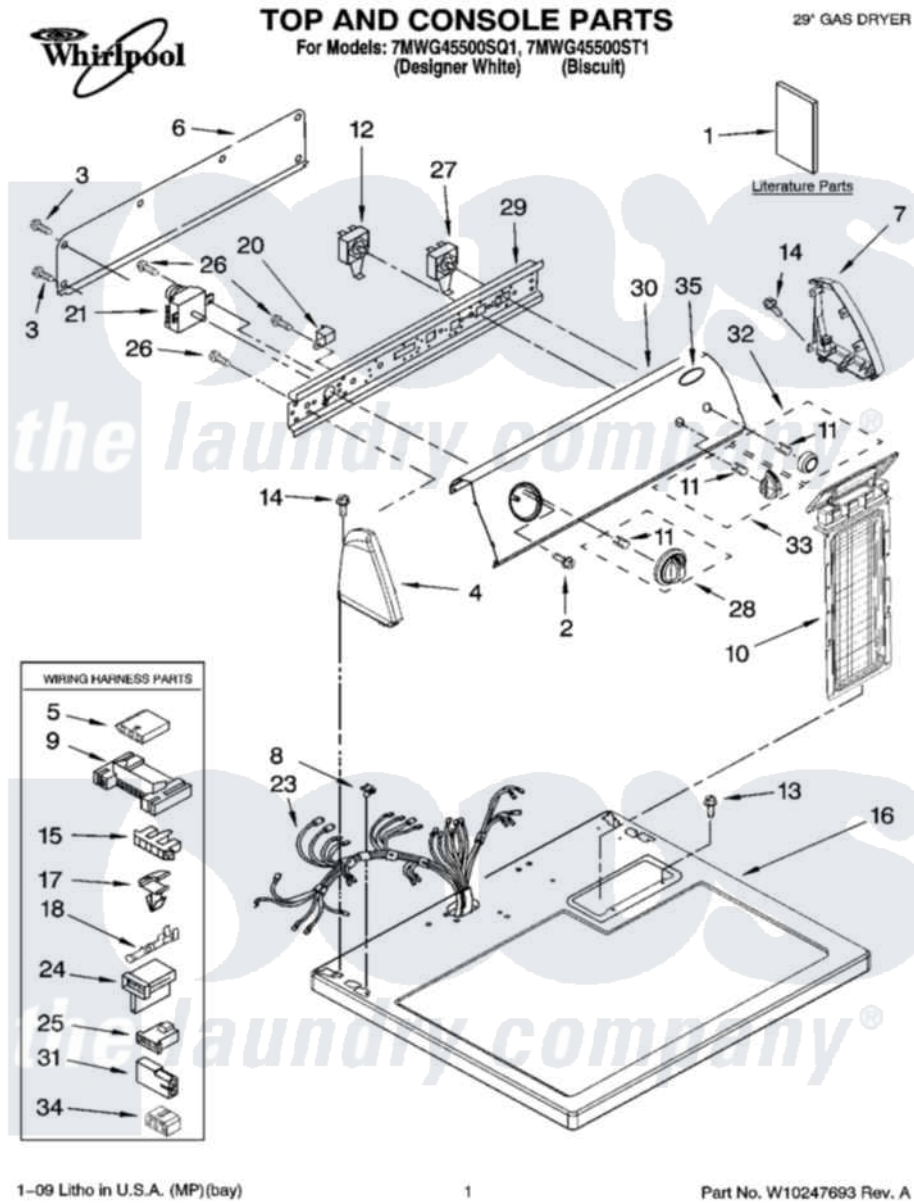

# Whirlpool 7MWG4550ST1 01 - TOP AND CONSOLE PARTS

Whirlpool Residential Whirlpool 7MWG4550ST1 Dryer Parts Parts Diagram 01 - TOP AND CONSOLE PARTS  
Click on the part number to view part

Item	Original Part Number	Replaced By	Status	Part Description
1	8565897		Not Available	Use And Care Guide
"	8579563		Not Available	Sheet, Cycle Feature
"	8564241		Not Available	Instructions, Installation
"	<a href="#">W10185979</a>			Wiring Diagram Cycle Feature
2	8533951	<a href="#">3400859</a>		Screw, Grounding
3	<a href="#">693995</a>			Screw, Hex Head
4	8271365	<a href="#">279962</a>		Endcap
"	8271368	<a href="#">279965</a>		Endcap
5	<a href="#">3936144</a>			Do-It-Yourself Repair Manuals
6	<a href="#">8274261</a>			Do-It-Yourself Repair Manuals
7	8271359	<a href="#">279962</a>		Endcap
"	8271362	<a href="#">279965</a>		Endcap
8	<a href="#">357213</a>			Nut, Push-In
9	<a href="#">3395683</a>			Receptacle, Multi-Terminal
10	<a href="#">8557861</a>			Screen, Lint
"	<a href="#">8557862</a>			Screen, Lint