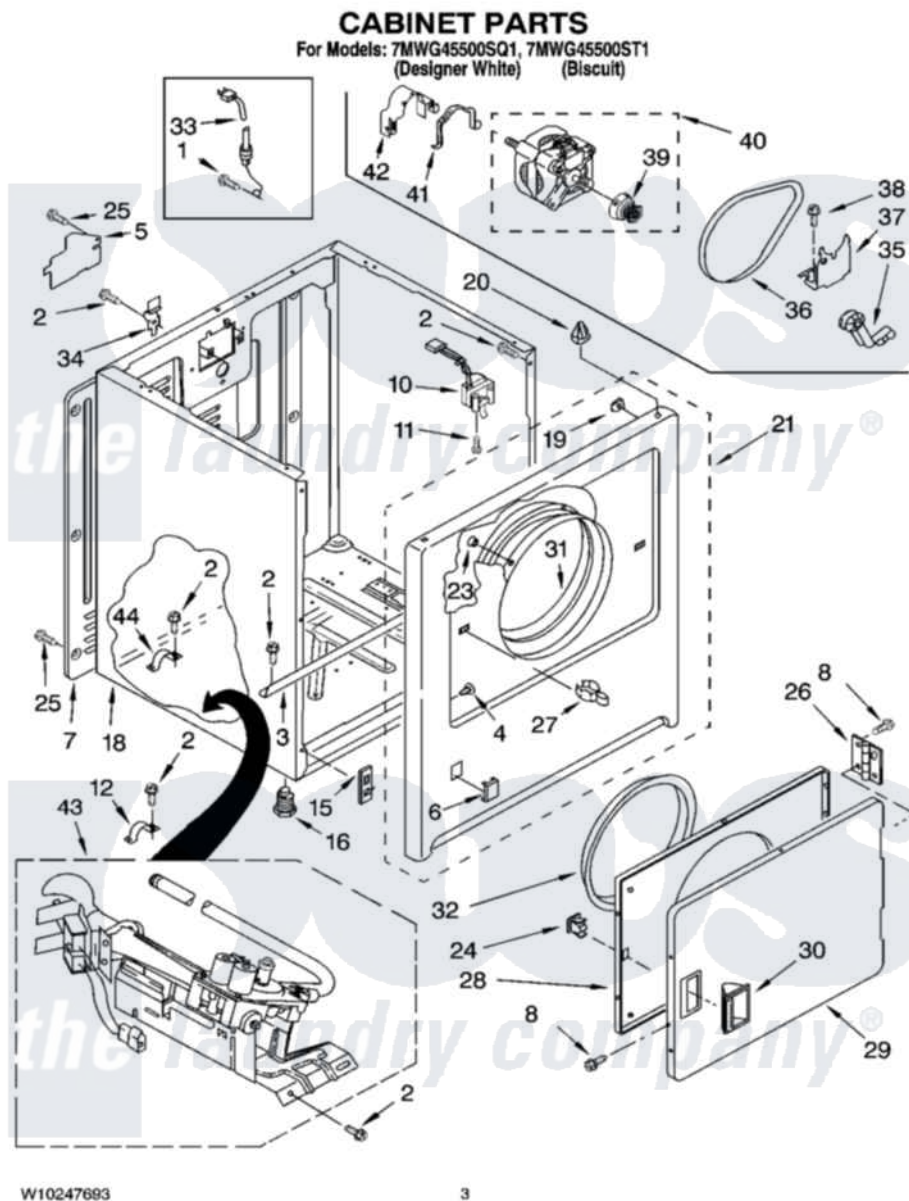

# Whirlpool 7MWG45500ST1 02 - CABINET PARTS

Whirlpool [Residential Whirlpool 7MWG45500ST1 Dryer Parts](#) Parts Diagram 02 - CABINET PARTS  
Click on the part number to view part

Item	Original Part Number	Replaced By	Status	Part Description
1	697776	<a href="#">4331106</a>		Screw, No.10-32 X 7/16
2	343641	<a href="#">681414</a>		Screw, 10AB X 1/2
3	<a href="#">8541400</a>			Bracket, Cabinet
4	<a href="#">3404413</a>			Plug, Hinge Hole
"	<a href="#">3404415</a>			Plug, Hinge Hole
5	<a href="#">3396795</a>			Cover, Terminal Block
6	<a href="#">3394975</a>			Plug, Front Panel
"	<a href="#">3394978</a>			Plug, Front Panel
7	3396807	<a href="#">280040</a>		Panel-Rear
8	342055	<a href="#">488627</a>		Screw
10	3406104	<a href="#">3406105</a>		Door Switch Assembly
11	697773	<a href="#">3395530</a>		Screw
12	<a href="#">3980175</a>			Clamp, Elbow
15	<a href="#">3394083</a>			Clip, Front Panel
16	3392100	<a href="#">49621</a>		Feet-Leveling
"	<a href="#">279810</a>			Foot-Optional