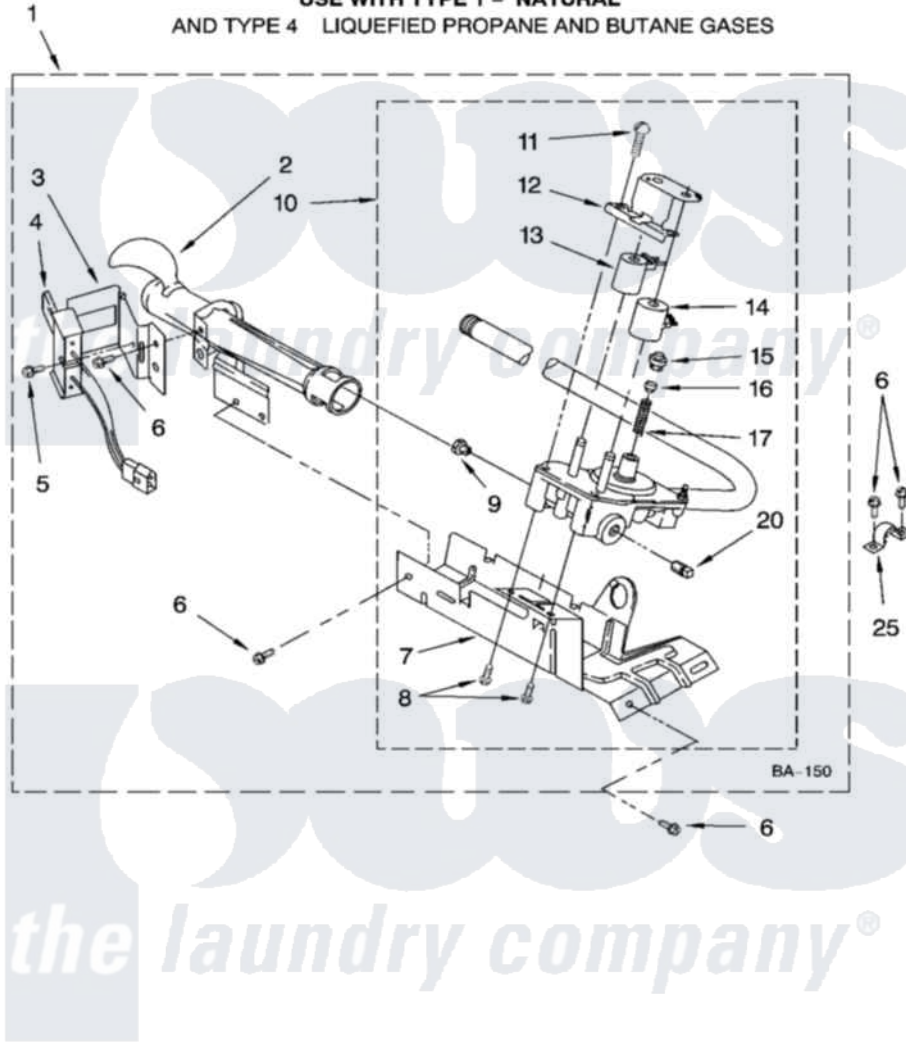

Whirlpool 7MWG4550ST1 03 - 8318272 BURNER ASSEMBLY

8318272 BURNER ASSEMBLY

For Models: 7MWG4550SQ1, 7MWG4550ST1
(Designer White) (Biscuit)

USE WITH TYPE 1 - NATURAL
AND TYPE 4 LIQUEFIED PROPANE AND BUTANE GASES

W10247683

5

Whirlpool [Residential Whirlpool 7MWG4550ST1 Dryer Parts](#) Parts Diagram 03 - 8318272 BURNER ASSEMBLY
Click on the part number to view part

Item	Original Part Number	Replaced By	Status	Part Description
1	8318272	W10465748		Burner-Gas
2	688617	693140		Burner
3	694298			Bracket, Ignitor
4	686590	279311		Ignitor
5	3393909			Screw, 8-32 X 7/8
6	343641	681414		Screw, 10AB X 1/2
7	693986			Base, Burner
8	3387057			Screw, 10-16 X 1/2 Orifice, Burner
9	234826			Orifice, Burner Type 1
"	229742			Orifice, Burner
"	234868			Orifice, Burner
10	8318277	W10337269		Valve-Gas
11	694421			Screw, Bracket Mounting
12	694538			Bracket, Shunt
13	694540			Coil, 60 Hz
14	694539			Coil, 60 Hz