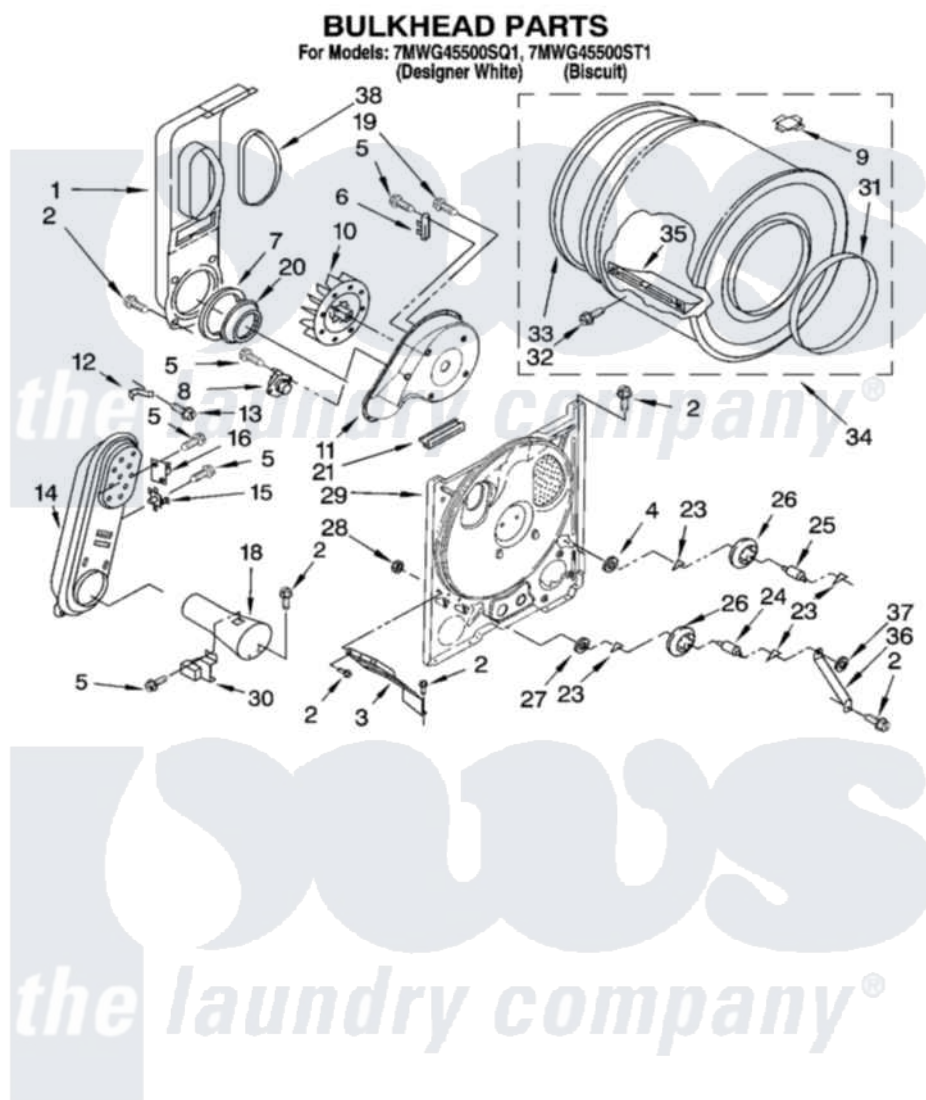

**Whirlpool 7MWG4550ST1 04 - BULKHEAD PARTS, OPTIONAL PARTS
(NOT INCLUDED)**

W10247693

7

Whirlpool [Residential Whirlpool 7MWG4550ST1 Dryer Parts](#) Parts Diagram 04 - BULKHEAD PARTS, OPTIONAL PARTS (NOT INCLUDED)

[Click on the part number to view part](#)

Item	Original Part Number	Replaced By	Status	Part Description
1	694283	279505		Chute
2	343641	681414		Screw, 10AB X 1/2
3	3406022			Bracket, Bulkhead
4	3388703			Washer, Support
5	90767			Screw, 8A X 3/8 HeX Washer Head Tapping
6	3392519			Thermal Limiter
7	347139			Seal, Lint Chute
8	3387134			Thermostat, Internal-Bias
9	8066086			Plug, Drum Hole
10	694089			Wheel, Blower
11	8577230			Housing, Blower
12	3398161			CLIP
13	489463			Screw, 8-18 X 1/16
14	8530285	279980		Box

15	3403140		Thermostat, High-Limit 205F
16	280010		Kit, Thermal Cut-Off
18	8066048		Funnel, Burner
19	3390647	488729	Screw
20	696302		Shield, Exhaust
21	3392247	686889	Pad
23	690997		Washer, Thrust
24	3399506	W10359270	Shaft, Drum Roller Threads
25	3399507	W10359269	Shaft, Drum Roller Threads
26	3397590	349241T	Support
27	348197		Washer, Support
28	3359452		Nut, Lock
29	8529955	279793	Bulkhead
30	338906		Radiant, Sensor
31	3394509		Ring, Bearing
32	W10219342		Screw, Baffle Mounting
33	8066085	239087	Seal
34	3396777	697760	Drum
35	342847		Baffle, Drum
36	3976435		Bracket, Support
37	90296		Nut, Push On
38	339956		Seal, Air Duct To Bulkhead
	BLANK	Not Available	ACCESSORY PARTS
"	279948	4392065	Kit, Dryer Repair
"	346764		Kit, Hold Down
"	8522199		Accessory Parts
"	689790		Dry Rack
"	72017		Paint, Touch-Up
"	4392899		Paint, Touch-Up
"	350930		Paint, Pressurized Spray B
"	4392901		Paint, Pressurized Spray
"	350938		Paint, Pressurized Spray B
"	799344		Paint, Touch-Up)
"	4392900		Paint, Bulk)