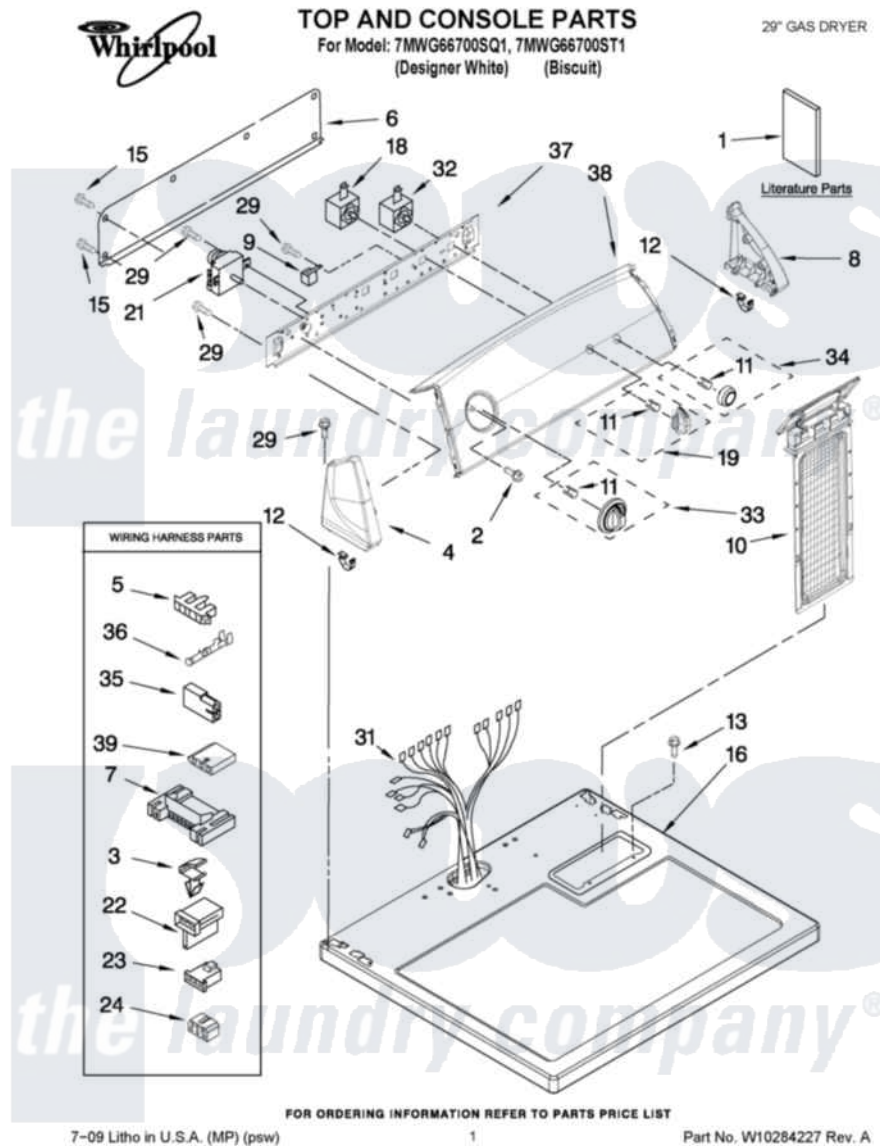

# Whirlpool 7MWG66700SQ1 01 - TOP AND CONSOLE PARTS

Whirlpool Residential Whirlpool 7MWG66700SQ1 Dryer Parts Parts Diagram 01 - TOP AND CONSOLE PARTS  
Click on the part number to view part

Item	Original Part Number	Replaced By	Status	Part Description
1	8564241		Not Available	Instructions, Installation
"	8579961		Not Available	Sheet, Cycle Feature
"	8565897		Not Available	Use And Care Guide
"	W10185985		Not Available	Wiring Diagram
2	8533951	<a href="#">3400859</a>		Screw, Grounding
3	<a href="#">3394427</a>			Clip-Harness
4	8566035	<a href="#">8565957</a>		Cap, End
"	8566036	<a href="#">8565958</a>		Cap, End
5	<a href="#">3397269</a>			Connector, Timer
6	<a href="#">8274261</a>			Do-It-Yourself Repair Manuals
7	<a href="#">3395683</a>			Receptacle, Multi-Terminal
8	8566032	<a href="#">8565954</a>		Cap, End
"	8566033	<a href="#">8565955</a>		Cap, End
9	<a href="#">694419</a>			Mini-Buzzer
10	<a href="#">8557857</a>			Screen, Lint
"	<a href="#">8557858</a>			Screen, Lint