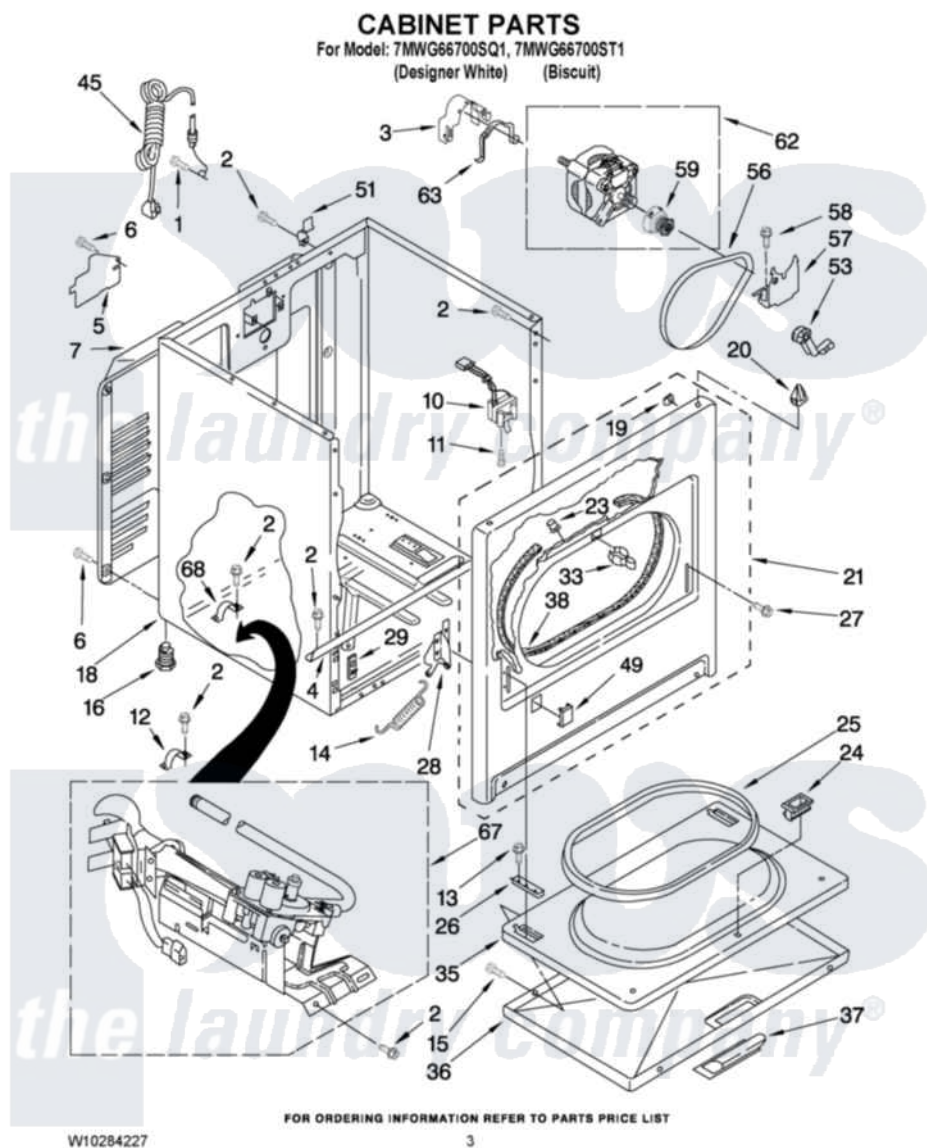

# Whirlpool 7MWG66700SQ1 02 - CABINET PARTS

Whirlpool Residential Whirlpool 7MWG66700SQ1 Dryer Parts Parts Diagram 02 - CABINET PARTS  
Click on the part number to view part

Item	Original Part Number	Replaced By	Status	Part Description
1	697776	<a href="#">4331106</a>		Screw, No.10-32 X 7/16
2	<a href="#">3390631</a>			Screw, 10-16 X 3/8
3	<a href="#">3404162</a>			Clamp, Motor
4	<a href="#">8541400</a>			Bracket, Cabinet
5	<a href="#">3396795</a>			Cover, Terminal Block
6	<a href="#">693995</a>			Screw, Hex Head
7	3396805	<a href="#">280043</a>		Panel-Rear
10	<a href="#">3406107</a>			Door Switch Assembly
11	697773	<a href="#">3395530</a>		Screw
12	<a href="#">3980175</a>			Clamp, Elbow
13	<a href="#">694091</a>			Trim, Side Right Hand
14	<a href="#">W10041960</a>			Spring, Door
15	3357011	<a href="#">308685</a>		Side Trim )
16	3392100	<a href="#">49621</a>		Feet-Leveling
"	<a href="#">279810</a>			Foot-Optional
18	8530603	<a href="#">8533643</a>		Cabinet