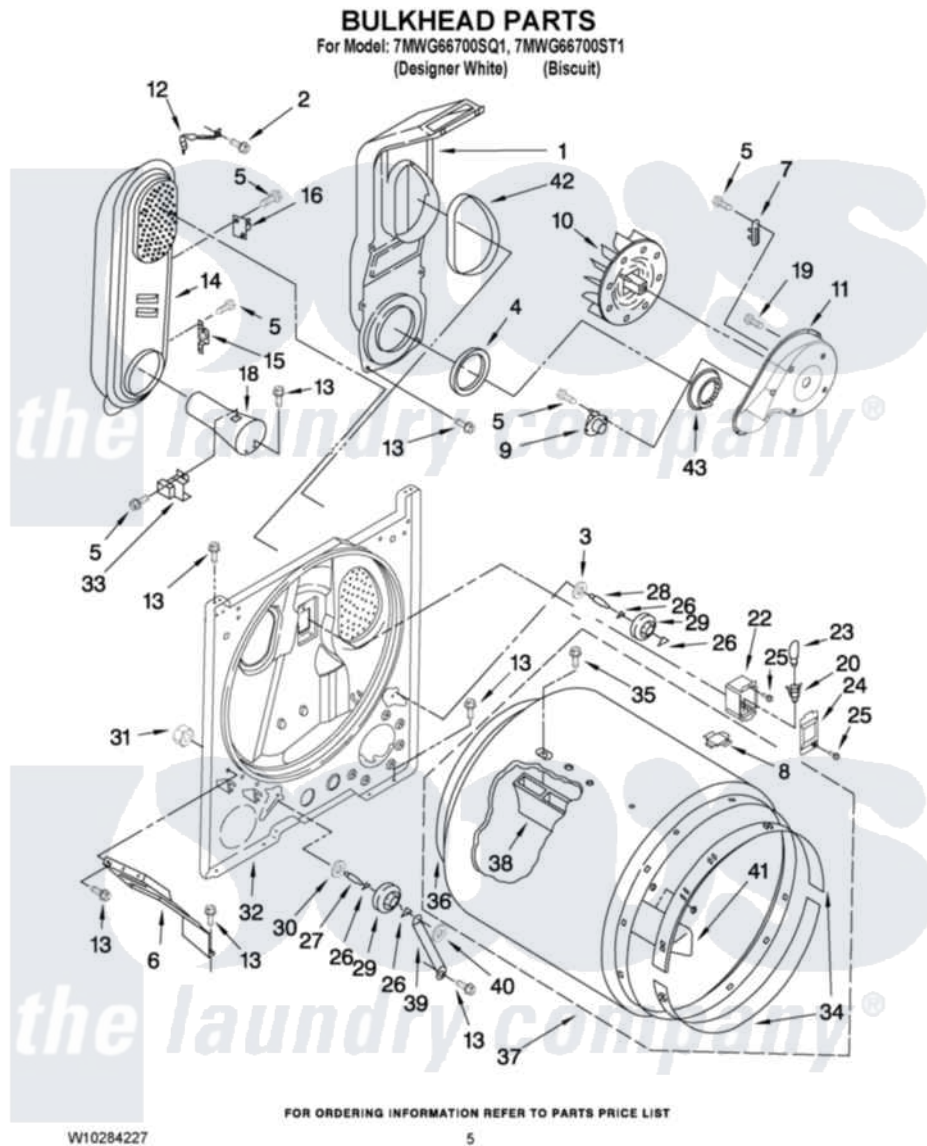

# Whirlpool 7MWG66700SQ1 03 - BULKHEAD PARTS

Whirlpool [Residential Whirlpool 7MWG66700SQ1 Dryer Parts](#) Parts Diagram 03 - BULKHEAD PARTS  
Click on the part number to view part

Item	Original Part Number	Replaced By	Status	Part Description
1	<a href="#">348368</a>			Lint Chute Assembly
2	<a href="#">489463</a>			Screw, 8-18 X 1/16
3	<a href="#">3388703</a>			Washer, Support
4	<a href="#">347139</a>			Seal, Lint Chute
5	<a href="#">90767</a>			Screw, 8A X 3/8 HeX Washer Head Tapping
6	<a href="#">3406022</a>			Bracket, Bulkhead
7	<a href="#">3392519</a>			Thermal Limiter
8	<a href="#">8066086</a>			Plug, Drum Hole
9	<a href="#">3387134</a>			Thermostat, Internal-Bias
10	<a href="#">694089</a>			Wheel, Blower
11	<a href="#">8577230</a>			Housing, Blower
12	<a href="#">8066155</a>			Clip, Heater Box
13	<a href="#">3390631</a>			Screw, 10-16 X 3/8
14	8530285	<a href="#">279980</a>		Box
15	<a href="#">3403140</a>			Thermostat, High-Limit 205F
16	<a href="#">280010</a>			Kit, Thermal Cut-Off