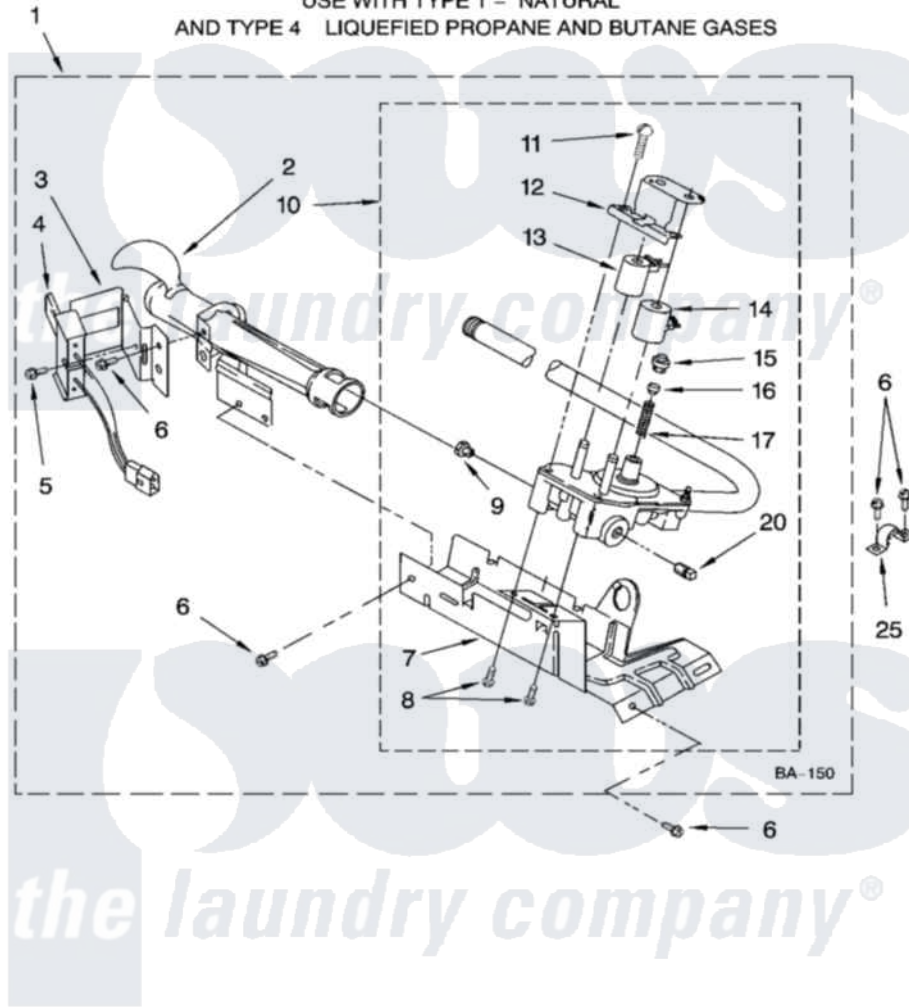

**Whirlpool 7MWG66700ST0 04 - 8318272 BURNER ASSEMBLY, OPTIONAL PARTS (NOT INCLUDED)**

**8318272 BURNER ASSEMBLY**

For Model: 7MWG66700SQ0, 7MWG66700ST0

(Designer White) (Biscuit)

USE WITH TYPE 1 - NATURAL

AND TYPE 4 LIQUEFIED PROPANE AND BUTANE GASES

8181247

7

Whirlpool [Residential Whirlpool 7MWG66700ST0 Dryer Parts](#) Parts Diagram 04 - 8318272 BURNER ASSEMBLY, OPTIONAL PARTS (NOT INCLUDED).  
Click on the part number to view part

Item	Original Part Number	Replaced By	Status	Part Description
1	8318272	<a href="#">W10465748</a>		Burner-Gas
2	688617	<a href="#">693140</a>		Burner
3	<a href="#">694298</a>			Bracket, Ignitor
4	686590	<a href="#">279311</a>		Ignitor
5	<a href="#">3393909</a>			Screw, 8-32 X 7/8
6	343641	<a href="#">681414</a>		Screw, 10AB X 1/2
7	693986			Base, Burner
8	<a href="#">3387057</a>			Screw, 10-16 X 1/2 Orifice, Burner
9	<a href="#">234826</a>			Orifice, Burner Type 1
"	<a href="#">229742</a>			Orifice, Burner
"	<a href="#">234868</a>			Orifice, Burner
10	8318277	<a href="#">W10337269</a>		Valve-Gas
11	<a href="#">694421</a>			Screw, Bracket Mounting
12	<a href="#">694538</a>			Bracket, Shunt