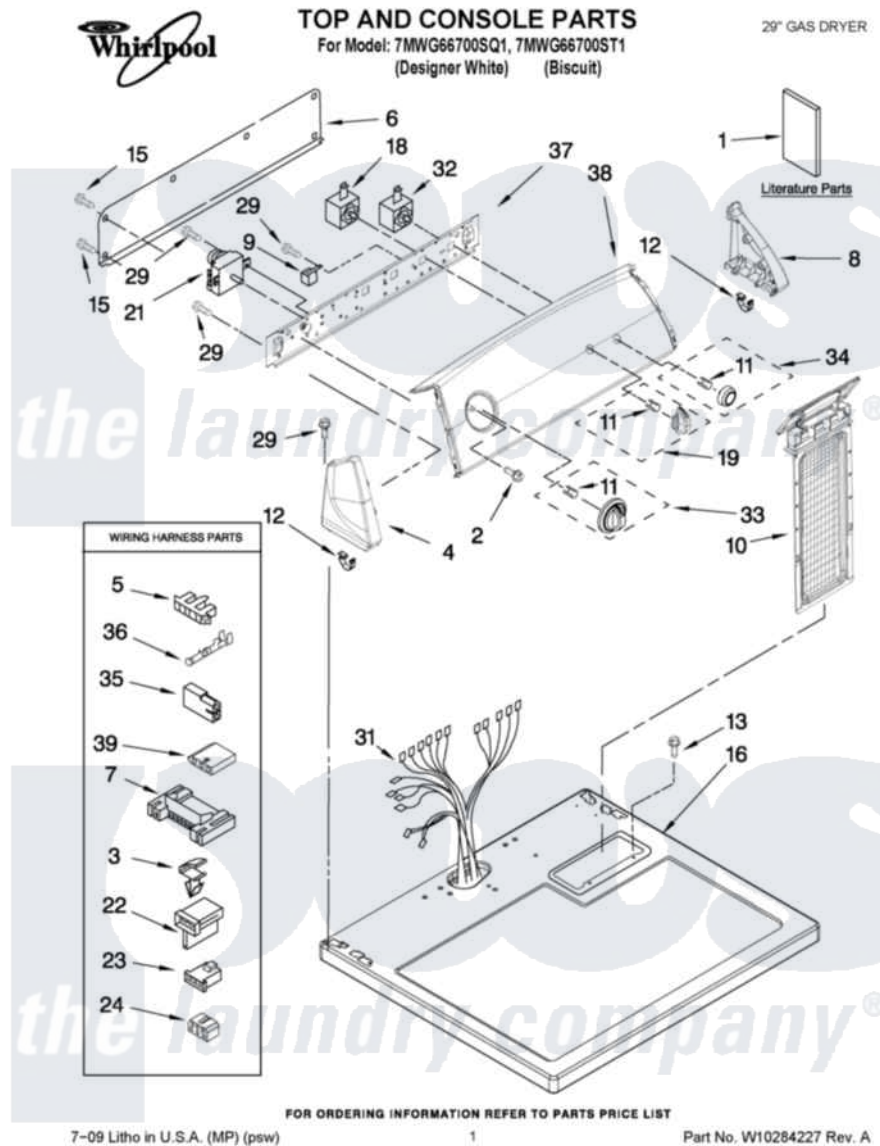

Whirlpool 7MWG66700ST1 01 - TOP AND CONSOLE PARTS

Whirlpool Residential Whirlpool 7MWG66700ST1 Dryer Parts Parts Diagram 01 - TOP AND CONSOLE PARTS
 Click on the part number to view part

Item	Original Part Number	Replaced By	Status	Part Description
1	8564241		Not Available	Instructions, Installation
"	8579961		Not Available	Sheet, Cycle Feature
"	8565897		Not Available	Use And Care Guide
"	W10185985		Not Available	Wiring Diagram
2	8533951	3400859		Screw, Grounding
3	3394427			Clip-Harness
4	8566035	8565957		Cap, End
"	8566036	8565958		Cap, End
5	3397269			Connector, Timer
6	8274261			Do-It-Yourself Repair Manuals
7	3395683			Receptacle, Multi-Terminal
8	8566032	8565954		Cap, End
"	8566033	8565955		Cap, End
9	694419			Mini-Buzzer
10	8557857			Screen, Lint
"	8557858			Screen, Lint

11	8536939		Clip, Knob
12	8312709		Clip-Console
13	688983	487240	Screw, For Mtg. Service Capacitor
15	693995		Screw, Hex Head
16	8559800	8563663	Top
"	8563660	8563664	Top
18	3399639		Switch, Rotary Temperature
19	8565944		Knob, Control
"	8565947		Knob, Control
21	W10185981		Timer Assembly
22	3403499		Connector, 2-Postion
23	3403498		Connector, 3-Position
24	3347243		Block, Disconnect
29	8533971	90767	Screw, 8A X 3/8 HeX Washer Head Tapping
31	W10186122		Harness, Wiring
32	3398095		Switch, Push-To-Start
33	8566061		Timer Knob Assembly
"	8566064		Timer Knob Assembly
34	8566073		Knob, Push-To-Start
"	8566076		Knob, Push-To-Start
35	717252		Receptacle, Terminal
36	94614		Terminal
37	8566052		Bracket, Console
38	8543037		Panel, Control
"	8543038		Panel, Control
39	3936144		Do-It-Yourself Repair Manuals