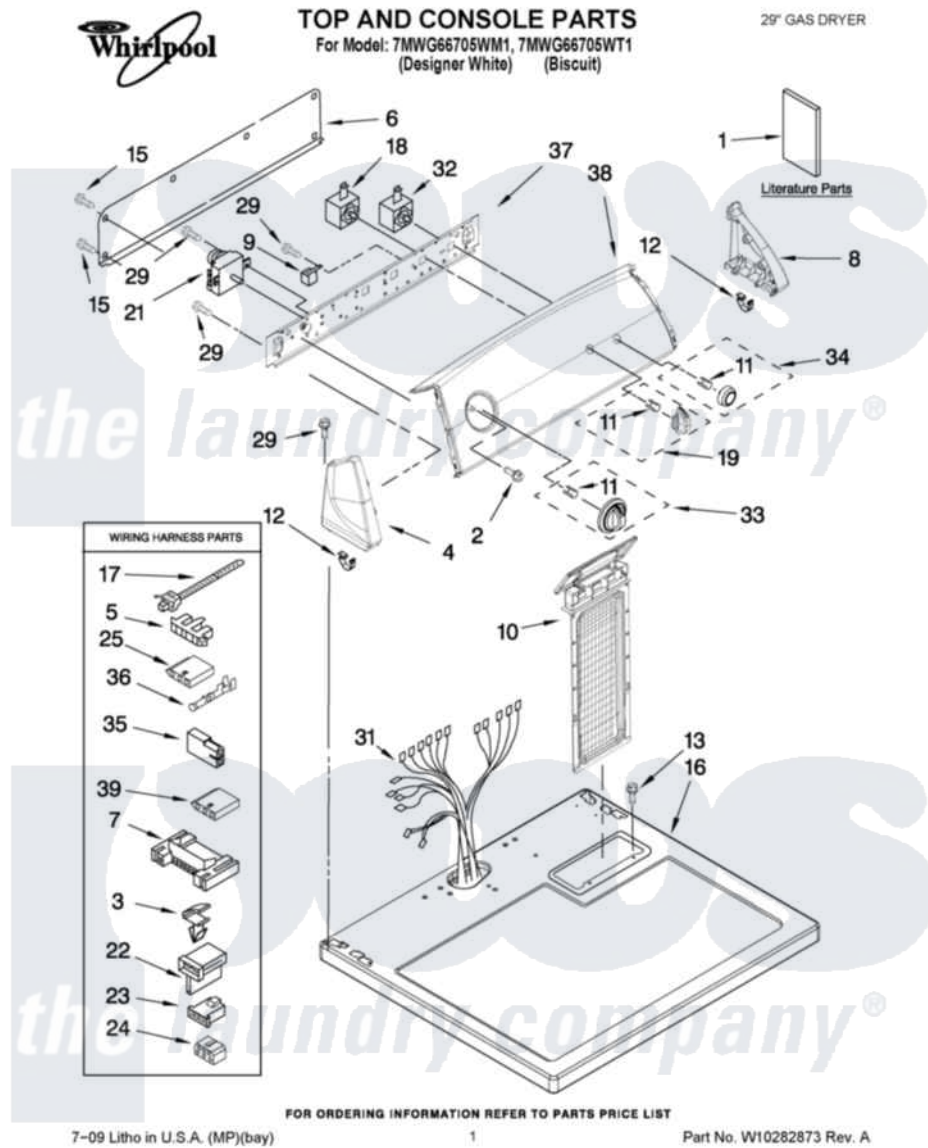

# Whirlpool 7MWG66705WM1 01 - TOP AND CONSOLE PARTS

Whirlpool Residential Whirlpool 7MWG66705WM1 Dryer Parts Parts Diagram 01 - TOP AND CONSOLE PARTS  
 Click on the part number to view part

Item	Original Part Number	Replaced By	Status	Part Description
1	8564241		Not Available	Instructions, Installation
"	W10245390		Not Available	Sheet, Cycle Feature
"	8565897		Not Available	Use And Care Guide
"	W10185985		Not Available	Wiring Diagram
2	8533951	<a href="#">3400859</a>		Screw, Grounding
3	<a href="#">3394427</a>			Clip-Harness
4	8566035	<a href="#">8565957</a>		Cap, End
"	8566036	<a href="#">8565958</a>		Cap, End
5	<a href="#">3397269</a>			Connector, Timer
6	<a href="#">8274261</a>			Do-It-Yourself Repair Manuals
7	<a href="#">3395683</a>			Receptacle, Multi-Terminal
8	8566032	<a href="#">8565954</a>		Cap, End
"	8566033	<a href="#">8565955</a>		Cap, End
9	<a href="#">694419</a>			Mini-Buzzer
10	<a href="#">8557857</a>			Screen, Lint
"	<a href="#">8557858</a>			Screen, Lint