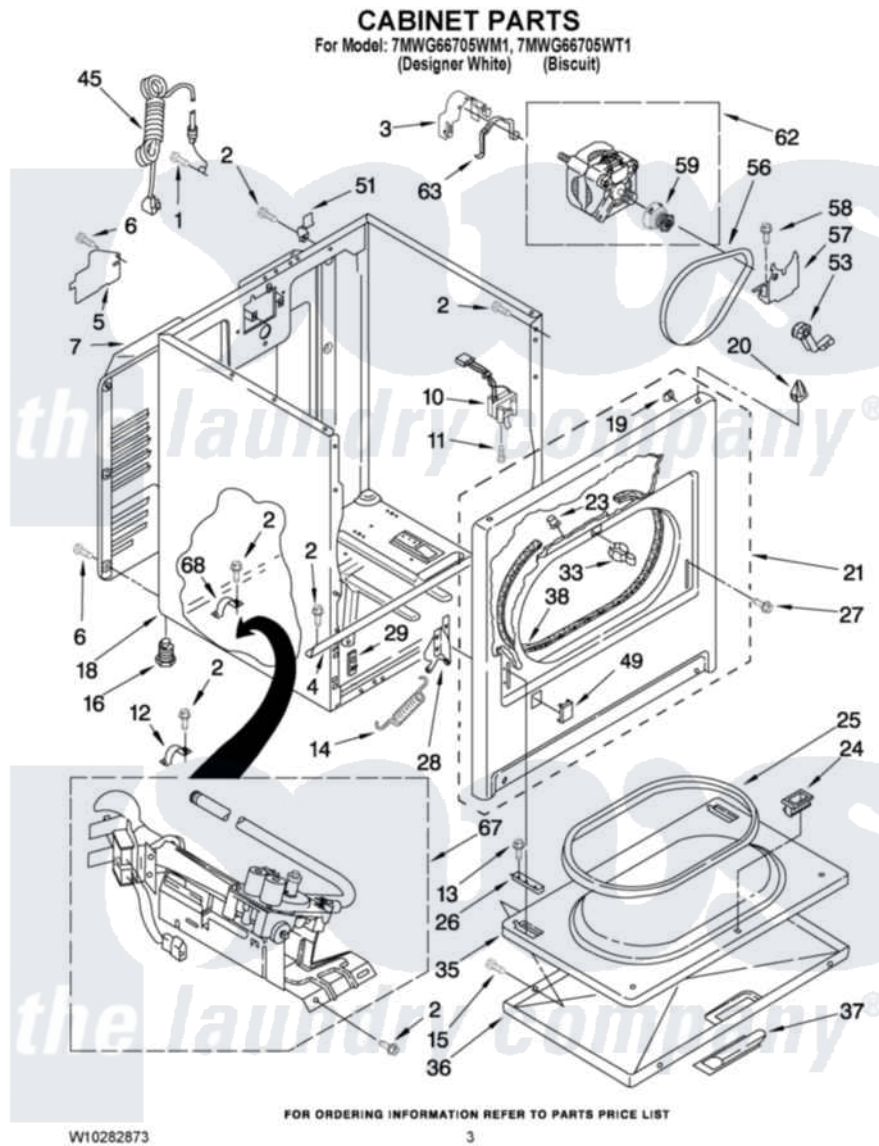

Whirlpool 7MWG66705WM1 02 - CABINET PARTS

Whirlpool Residential Whirlpool 7MWG66705WM1 Dryer Parts Parts Diagram 02 - CABINET PARTS
Click on the part number to view part

Item	Original Part Number	Replaced By	Status	Part Description
1	697776	4331106		Screw, No.10-32 X 7/16
2	3390631			Screw, 10-16 X 3/8
3	3404162			Clamp, Motor
4	8541400			Bracket, Cabinet
5	3396795			Cover, Terminal Block
6	693995			Screw, Hex Head
7	3396805	280043		Panel-Rear
10	3406107			Door Switch Assembly
11	697773	3395530		Screw
12	3980175			Clamp, Elbow
13	694091			Trim, Side Right Hand
14	W10041960			Spring, Door
15	3357011	308685		Side Trim)
16	3392100	49621		Feet-Leveling
"	279810			Foot-Optional
18	8530603	8533643		Cabinet

"	8530606	3977306	Cabinet
19	98234		Clip, U-Bend
20	690363	18776	Lock, Front Top
21	3395197	279740	Panel
"	3977243	279890	Panel
23	685203	279220	Clip
24	3389441		Door Catch Assembly
25	3390731		Seal, Door
26	337189		Clip, Hinge
27	342043	486146	Screw
28	8066056		Hinge, Door
"	8066057		Hinge, Door
29	3394083		Clip, Front Panel
33	696144	279570	Latch
35	695737		Door, Rear
36	3393549		Door, Front
"	3977241		Door, Front
37	W10095180		Handle, Door
"	W10095190		Handle, Door
38	3406129		Seal And Bearing Assembly
45	344020	3401402	Cord, Power
49	3394975		Plug, Front Panel
"	3394978		Plug, Front Panel
51	8066217		Hinge, Top
53	691366		Idler And Pulley Assembly
56	8066065	341241	Belt
57	348780		Base, Motor
58	3400500		Bolt, 3405245 5/16-18 X 3/4
59	8066184		Pulley, Motor
62	8066206	279827	Motor-Drve
63	W10121316		Plug, Multivent
67	8318272	W10465748	Burner-Gas
68	341029		Clamp, Pipe Door Spring