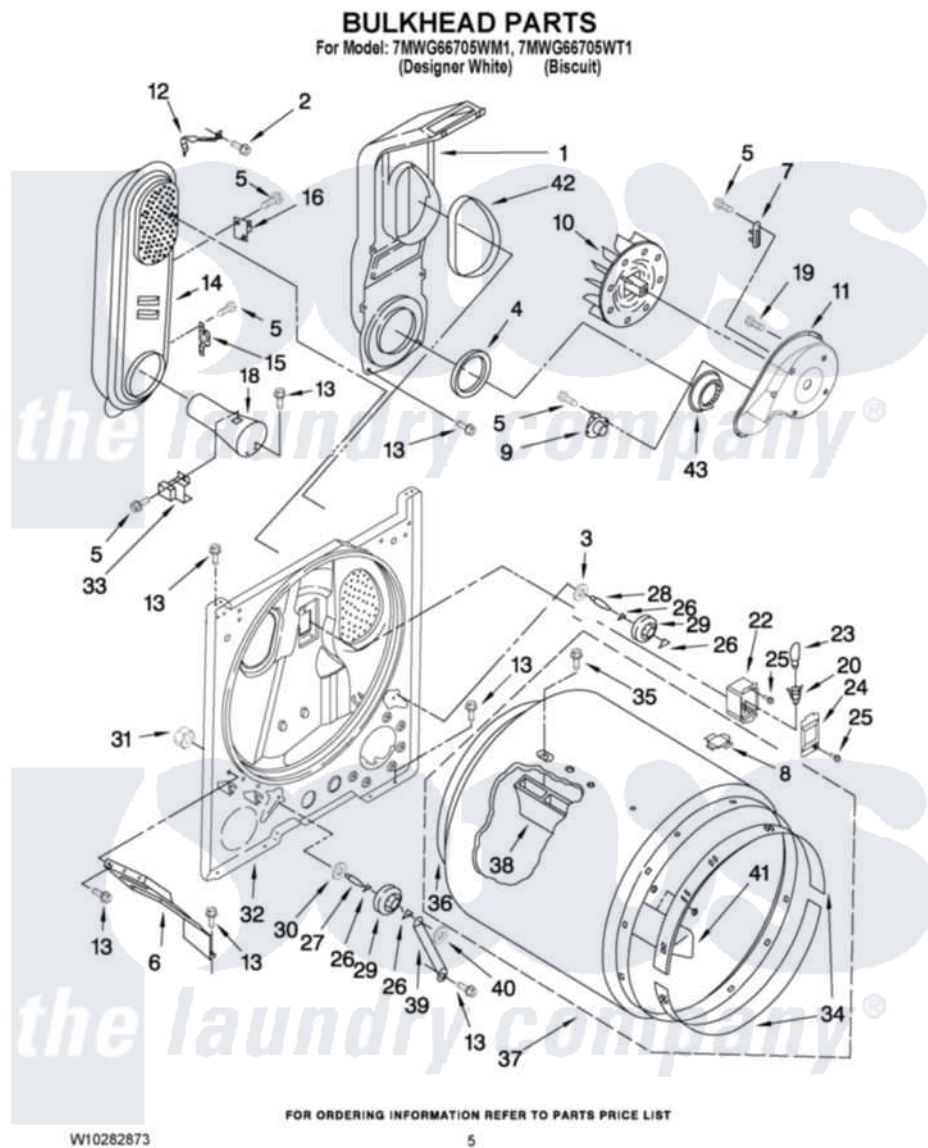

Whirlpool 7MWG66705WM1 03 - BULKHEAD PARTS

Whirlpool [Residential Whirlpool 7MWG66705WM1 Dryer Parts](#) Parts Diagram 03 - BULKHEAD PARTS
Click on the part number to view part

Item	Original Part Number	Replaced By	Status	Part Description
1	348368			Lint Chute Assembly
2	489463			Screw, 8-18 X 1/16
3	3388703			Washer, Support
4	347139			Seal, Lint Chute
5	90767			Screw, 8A X 3/8 HeX Washer Head Tapping
6	3406022			Bracket, Bulkhead
7	3392519			Thermal Limiter
8	8066086			Plug, Drum Hole
9	3387134			Thermostat, Internal-Bias
10	694089			Wheel, Blower
11	8577230			Housing, Blower
12	8066155			Clip, Heater Box
13	3390631			Screw, 10-16 X 3/8
14	8530285	279980		Box
15	3403140			Thermostat, High-Limit 205F
16	280010			Kit, Thermal Cut-Off

18	8066049		Funnel, Burner Light
19	3390647	488729	Screw
20	W10136369		Socket, Drum Light Assembly
22	3977373		Bracket, Drum Light
23	3406124	22002263	Lamp
24	3402841	8532165	Lens, Drum Light
25	487909	488729	Screw
26	690997		Washer, Thrust
27	3399506	W10359270	Shaft, Drum Roller Threads
28	3399507	W10359269	Shaft, Drum Roller Threads
29	3397590	349241T	Support
30	348197		Washer, Support
31	3359452		Nut, Lock
32	3403493	279798	Bulkhead
33	338906		Radiant, Sensor
34	692526	279441	BeaRng-Rng
35	W10219342		Screw, Baffle Mounting
36	3406130	279857	Seal
37	695587		Drum Assembly
38	692490		Baffle, Drum
39	3976434		Bracket, Support Shaft
40	90296		Nut, Push On
41	3403636		Baffle, Drum
42	339956		Seal, Air Duct To Bulkhead
43	696302		Shield, Exhaust