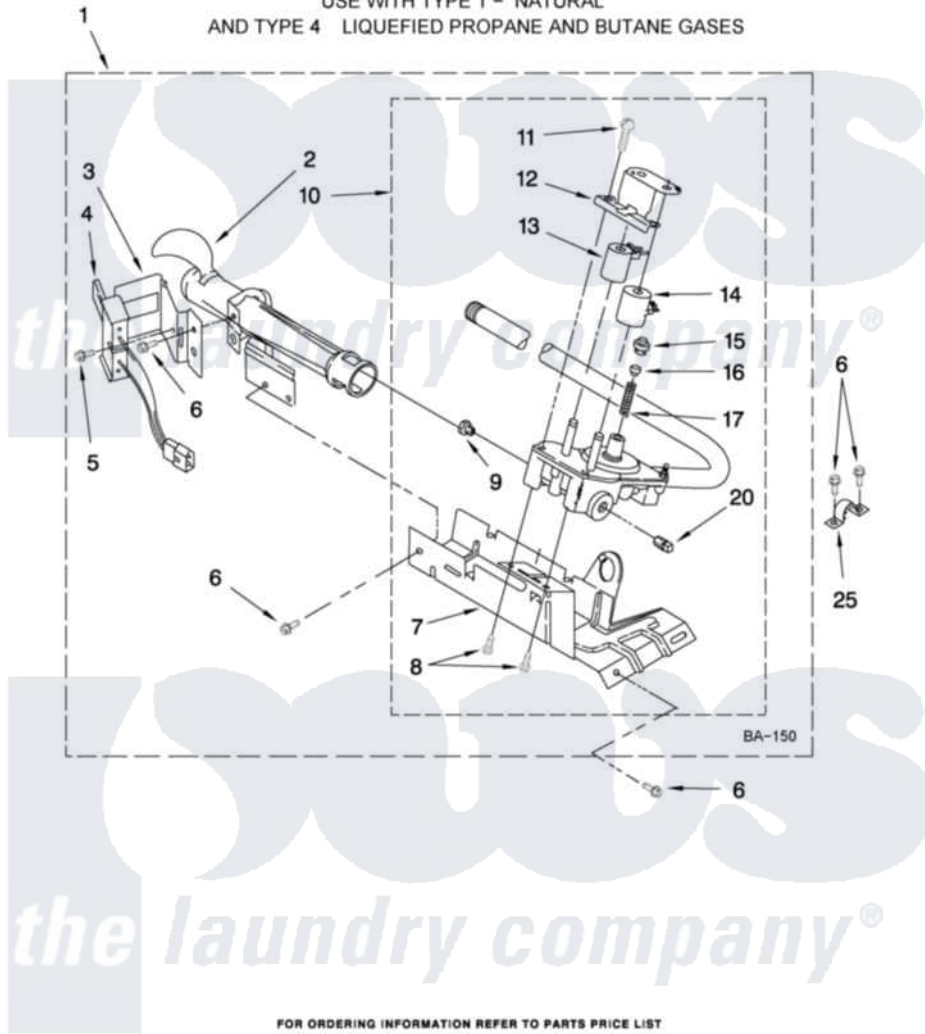

Whirlpool 7MWG66705WM1 04 - 8318272 BURNER ASSEMBLY

8318272 BURNER ASSEMBLY

For Model: 7MWG66705WM1, 7MWG66705WT1
(Designer White) (Biscuit)

USE WITH TYPE 1 - NATURAL
AND TYPE 4 LIQUEFIED PROPANE AND BUTANE GASES

W10282873

7

FOR ORDERING INFORMATION REFER TO PARTS PRICE LIST

Whirlpool Residential Whirlpool 7MWG66705WM1 Dryer Parts Parts Diagram 04 - 8318272 BURNER ASSEMBLY
Click on the part number to view part

Item	Original Part Number	Replaced By	Status	Part Description
1	8318272	W10465748		Burner-Gas
2	688617	693140		Burner
3	694298			Bracket, Ignitor
4	686590	279311		Ignitor
5	3393909			Screw, 8-32 X 7/8
6	343641	681414		Screw, 10AB X 1/2
7	693986			Base, Burner
8	3387057			Screw, 10-16 X 1/2 Orifice, Burner
9	234826			Orifice, Burner Type 1
"	229742			Orifice, Burner
"	234868			Orifice, Burner
10	8318277	W10337269		Valve-Gas
11	694421			Screw, Bracket Mounting
12	694538			Bracket, Shunt
13	694540			Coil, 60 Hz
14	694539			Coil, 60 Hz