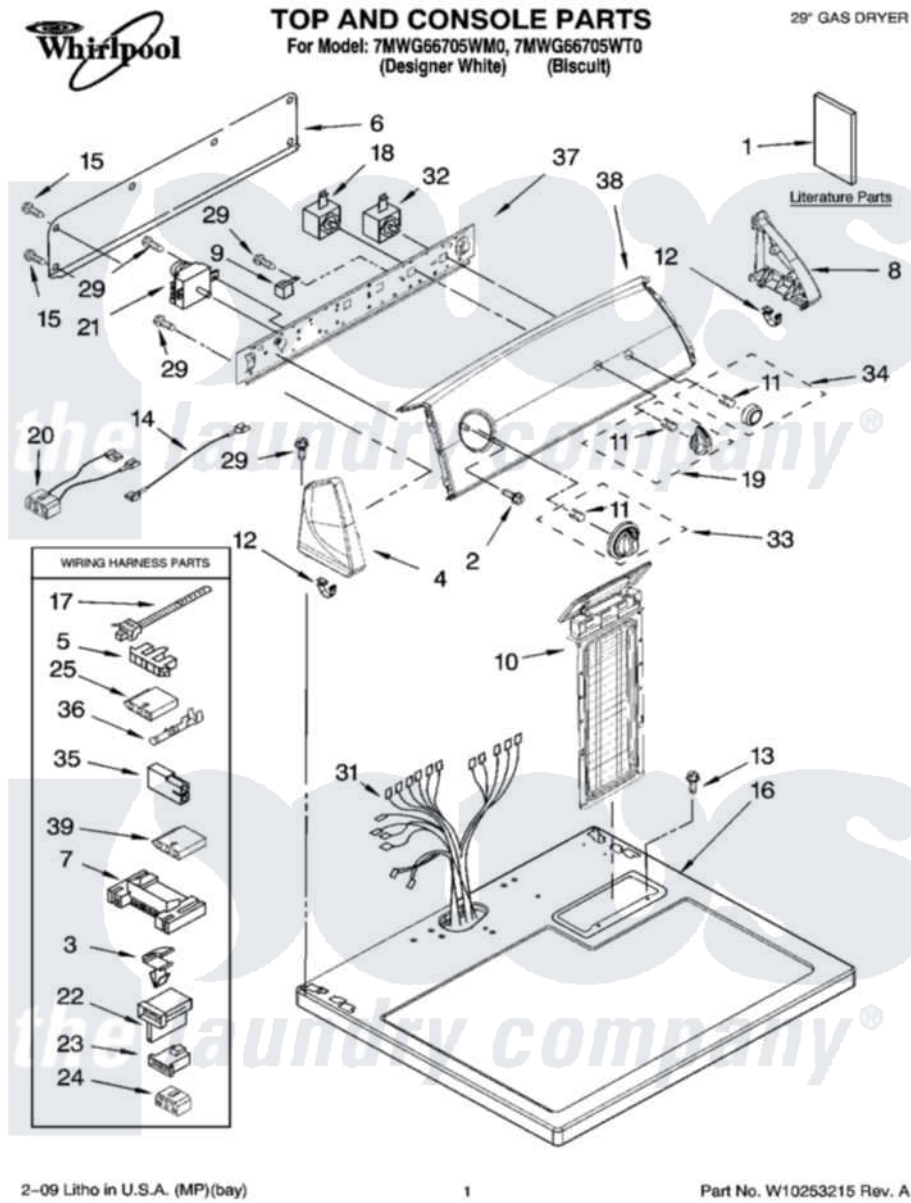

Whirlpool 7MWG66705WT0 01 - TOP AND CONSOLE PARTS

2-09 Litho in U.S.A. (MP)(bay)

1

Part No. W10253215 Rev. A

Whirlpool [Residential Whirlpool 7MWG66705WT0 Dryer Parts](#) Parts Diagram 01 - TOP AND CONSOLE PARTS
 Click on the part number to view part

Item	Original Part Number	Replaced By	Status	Part Description
1	8564241		Not Available	Instructions, Installation
"	W10245390		Not Available	Sheet, Cycle Feature
"	8565897		Not Available	Use And Care Guide
"	8576817		Not Available	Wiring Diagram
"	BLANK		Not Available	Following May Be Purchased DO-IT-YOURSELF REPAIR MANUALS
2	8533951	3400859		Screw, Grounding
3	3394427			Clip-Harness
4	8566035	8565957		Cap, End
"	8566036	8565958		Cap, End
5	3397269			Connector, Timer
6	8274261			Do-It-Yourself Repair Manuals
7	3395683			Receptacle, Multi-Terminal
8	8566032	8565954		Cap, End
"	8566033	8565955		Cap, End
9	694419			Mini-Buzzer

10	8557857		Screen, Lint
"	8557858		Screen, Lint
11	8536939		Clip, Knob
12	8312709		Clip-Console
13	688983	487240	Screw, For Mtg. Service Capacitor
14	3401684		Jumper, Wire
15	693995		Screw, Hex Head
16	8559800	8563663	Top
"	8563660	8563664	Top
17	3391249		Cable Tie, Push Mount
18	3399639		Switch, Rotary Temperature
19	8565944		Knob, Control
"	8565947		Knob, Control
20	8539893		Wire, Jumper
21	8299765		Timer Assembly
22	3403499		Connector, 2-Position
23	3403498		Connector, 3-Position
24	3347243		Block, Disconnect
25	3401144		Connector
29	8533971	90767	Screw, 8A X 3/8 HeX Washer Head Tapping
31	8299879		Harness, Wiring
32	3398095		Switch, Push-To-Start
33	8566061		Timer Knob Assembly
"	8566064		Timer Knob Assembly
34	8566073		Knob, Push-To-Start
"	8566076		Knob, Push-To-Start
35	717252		Receptacle, Terminal
36	94614		Terminal
37	8566052		Bracket, Console
38	W10244060		Panel, Control
"	W10244061		Panel, Control
39	3936144		Do-It-Yourself Repair Manuals