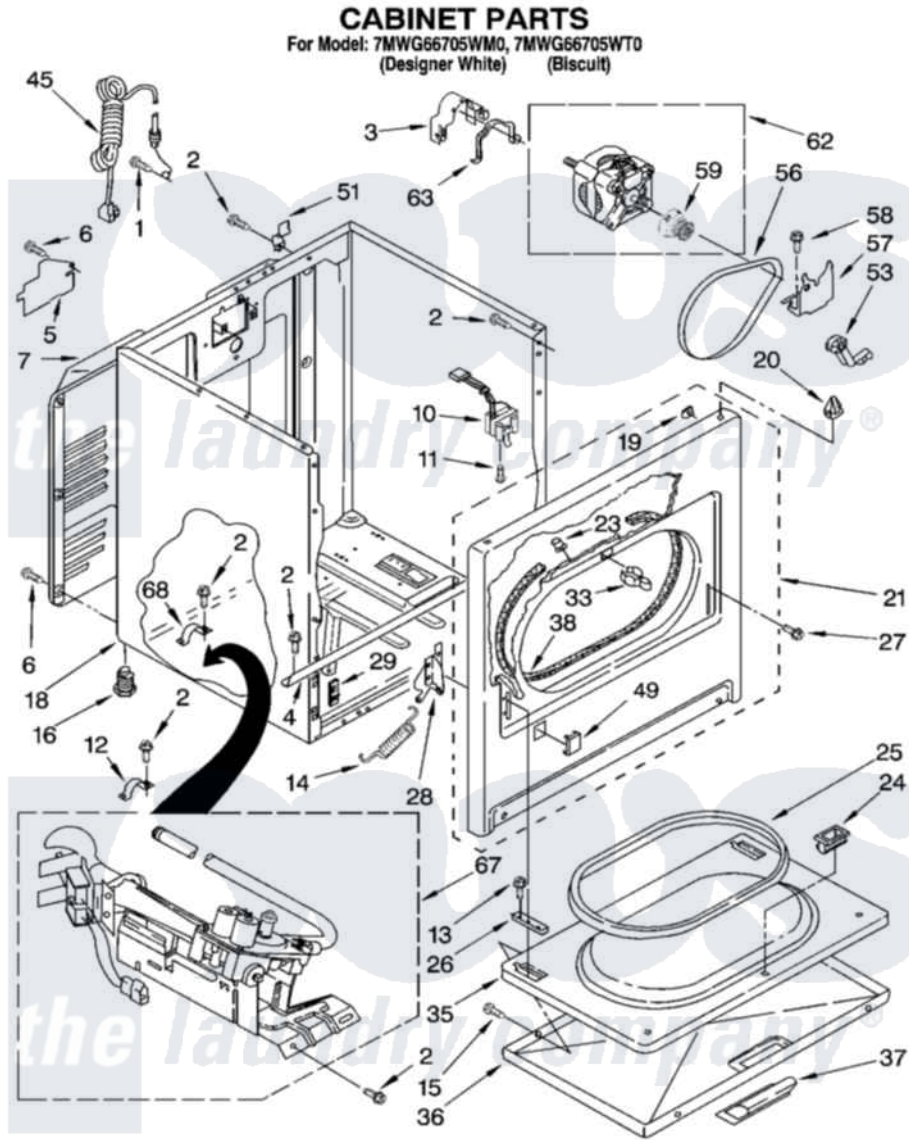

Whirlpool 7MWG66705WT0 02 - CABINET PARTS

W10253215

3

Whirlpool Residential Whirlpool 7MWG66705WT0 Dryer Parts Parts Diagram 02 - CABINET PARTS
Click on the part number to view part

Item	Original Part Number	Replaced By	Status	Part Description
1	697776	4331106		Screw, No.10-32 X 7/16
2	343641	681414		Screw, 10AB X 1/2
3	3404162			Clamp, Motor
4	8541400			Bracket, Cabinet
5	3396795			Cover, Terminal Block
6	693995			Screw, Hex Head
7	3396805	280043		Panel-Rear
10	3406107			Door Switch Assembly
11	697773	3395530		Screw
12	3980175			Clamp, Elbow
13	694091			Trim, Side Right Hand
14	W10041960			Spring, Door
15	3357011	308685		Side Trim)
16	3392100	49621		Feet-Leveling
"	279810			Foot-Optional
18	8530603	8533643		Cabinet

"	8530606	3977306	Cabinet
19	98234		Clip, U-Bend
20	690363	18776	Lock, Front Top
21	3395197	279740	Panel
"	3977243	279890	Panel
23	685203	279220	Clip
24	3389441		Door Catch Assembly
25	3390731		Seal, Door
26	337189		Clip, Hinge
27	342043	486146	Screw
28	8066056		Hinge, Door
"	8066057		Hinge, Door
29	3394083		Clip, Front Panel
33	696144	279570	Latch
35	695737		Door, Rear
36	3393549		Door, Front
"	3977241		Door, Front
37	W10095180		Handle, Door
"	W10095190		Handle, Door
38	3406129		Seal And Bearing Assembly
45	344020	3401402	Cord, Power
49	3394975		Plug, Front Panel
"	3394978		Plug, Front Panel
51	8066217		Hinge, Top
53	691366		Idler And Pulley Assembly
56	8066065	341241	Belt
57	348780		Base, Motor
58	3400500		Bolt, 3405245 5/16-18 X 3/4
59	8066184		Pulley, Motor
62	8066206	279827	Motor-Drve
63	W10121316		Plug, Multivent
67	8318272	W10465748	Burner-Gas
68	341029		Clamp, Pipe Door Spring