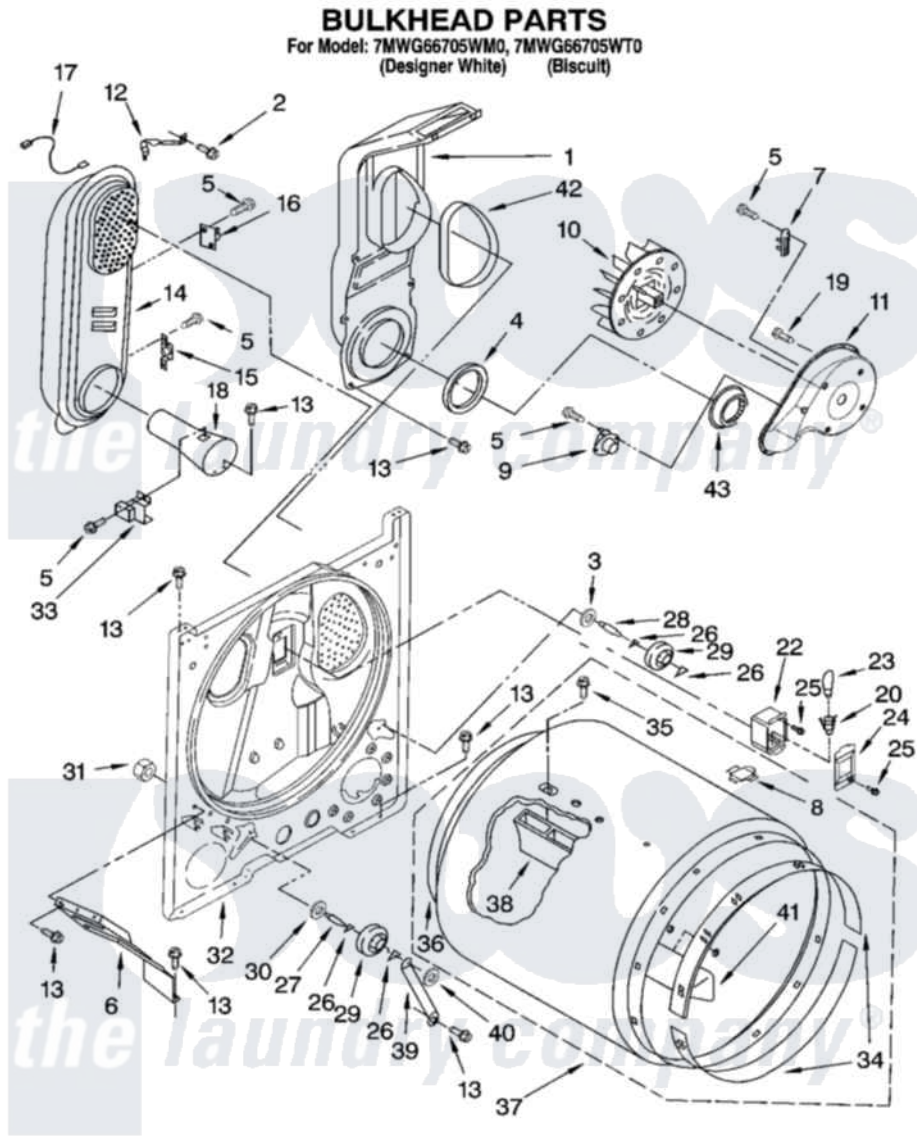

# Whirlpool 7MWG66705WT0 03 - BULKHEAD PARTS

W10253215

5

Whirlpool [Residential Whirlpool 7MWG66705WT0 Dryer Parts](#) Parts Diagram 03 - BULKHEAD PARTS  
Click on the part number to view part

Item	Original Part Number	Replaced By	Status	Part Description
1	<a href="#">348368</a>			Lint Chute Assembly
2	<a href="#">489463</a>			Screw, 8-18 X 1/16
3	<a href="#">3388703</a>			Washer, Support
4	<a href="#">347139</a>			Seal, Lint Chute
5	<a href="#">90767</a>			Screw, 8A X 3/8 HeX Washer Head Tapping
6	<a href="#">3406022</a>			Bracket, Bulkhead
7	<a href="#">3392519</a>			Thermal Limiter
8	<a href="#">8066086</a>			Plug, Drum Hole
9	<a href="#">3387134</a>			Thermostat, Internal-Bias
10	<a href="#">694089</a>			Wheel, Blower
11	<a href="#">8577230</a>			Housing, Blower
12	<a href="#">8066155</a>			Clip, Heater Box
13	343641	<a href="#">681414</a>		Screw, 10AB X 1/2
14	8530285	<a href="#">279980</a>		Box
15	<a href="#">3403140</a>			Thermostat, High-Limit 205F
16	<a href="#">280010</a>			Kit, Thermal Cut-Off