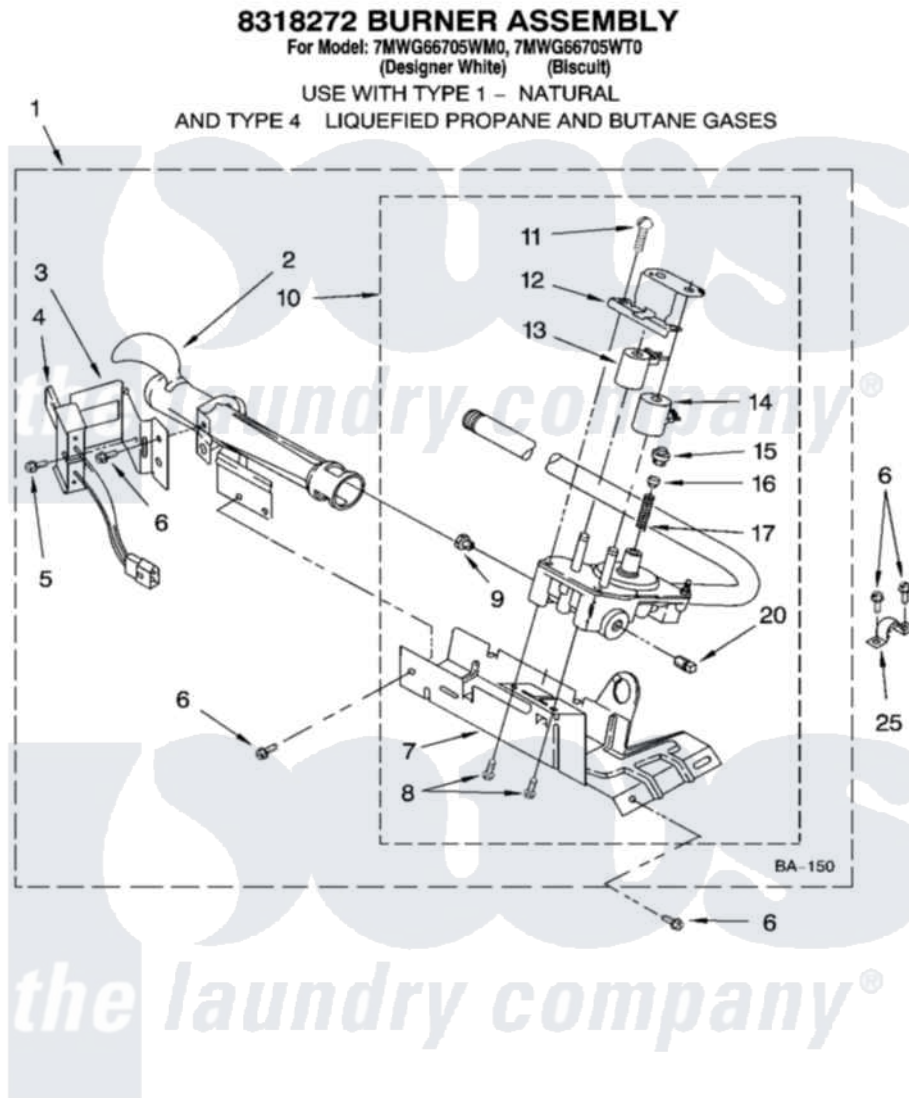

**Whirlpool 7MWG66705WT0 04 - 8318272 BURNER ASSEMBLY,  
OPTIONAL PARTS (NOT INCLUDED)**

W10253215

7

Whirlpool [Residential Whirlpool 7MWG66705WT0 Dryer Parts](#) Parts Diagram 04 - 8318272 BURNER ASSEMBLY,  
 OPTIONAL PARTS (NOT INCLUDED)  
 Click on the part number to view part

Item	Original Part Number	Replaced By	Status	Part Description
1	8318272	<a href="#">W10465748</a>		Burner-Gas
2	688617	<a href="#">693140</a>		Burner
3	<a href="#">694298</a>			Bracket, Ignitor
4	686590	<a href="#">279311</a>		Ignitor
5	<a href="#">3393909</a>			Screw, 8-32 X 7/8
6	343641	<a href="#">681414</a>		Screw, 10AB X 1/2
7	693986			Base, Burner
8	<a href="#">3387057</a>			Screw, 10-16 X 1/2 Orifice, Burner
9	<a href="#">234826</a>			Orifice, Burner Type 1
"	<a href="#">229742</a>			Orifice, Burner
"	<a href="#">234868</a>			Orifice, Burner
10	8318277	<a href="#">W10337269</a>		Valve-Gas
11	<a href="#">694421</a>			Screw, Bracket Mounting
12	<a href="#">694538</a>			Bracket, Shunt