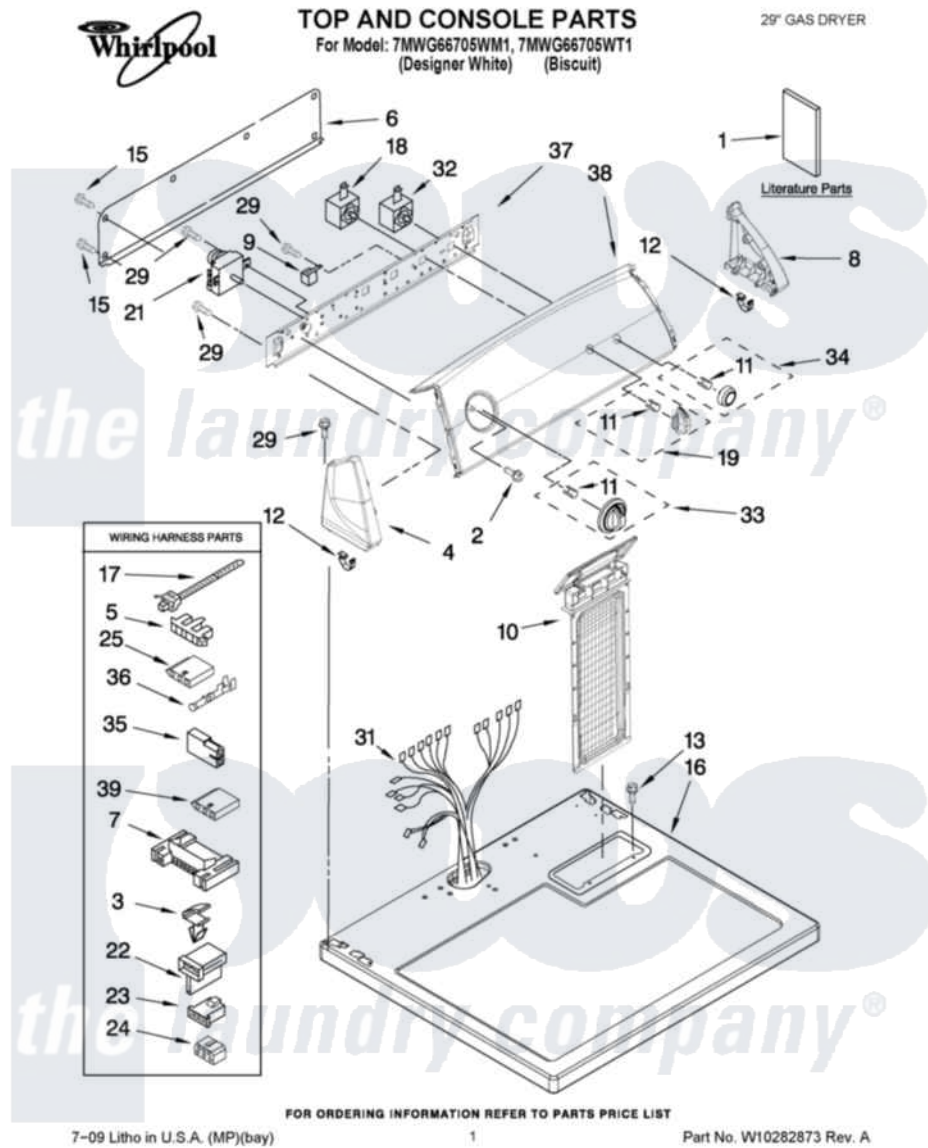

Whirlpool 7MWG66705WT1 01 - TOP AND CONSOLE PARTS

Whirlpool Residential Whirlpool 7MWG66705WT1 Dryer Parts Parts Diagram 01 - TOP AND CONSOLE PARTS
 Click on the part number to view part

Item	Original Part Number	Replaced By	Status	Part Description
1	8564241		Not Available	Instructions, Installation
"	W10245390		Not Available	Sheet, Cycle Feature
"	8565897		Not Available	Use And Care Guide
"	W10185985		Not Available	Wiring Diagram
2	8533951	3400859		Screw, Grounding
3	3394427			Clip-Harness
4	8566035	8565957		Cap, End
"	8566036	8565958		Cap, End
5	3397269			Connector, Timer
6	8274261			Do-It-Yourself Repair Manuals
7	3395683			Receptacle, Multi-Terminal
8	8566032	8565954		Cap, End
"	8566033	8565955		Cap, End
9	694419			Mini-Buzzer
10	8557857			Screen, Lint
"	8557858			Screen, Lint

11	8536939		Clip, Knob
12	8312709		Clip-Console
13	688983	487240	Screw, For Mtg. Service Capacitor
15	693995		Screw, Hex Head
16	8559800	8563663	Top
17	8563660	8563664	Top
"	3391249		Cable Tie, Push Mount
18	3399639		Switch, Rotary Temperature
19	8565944		Knob, Control
"	8565947		Knob, Control
21	W10185981		Timer Assembly
22	3403499		Connector, 2-Position
23	3403498		Connector, 3-Position
24	3347243		Block, Disconnect
25	3401144		Connector
29	8533971	90767	Screw, 8A X 3/8 HeX Washer Head Tapping
31	W10186122		Harness, Wiring
32	3398095		Switch, Push-To-Start
33	8566061		Timer Knob Assembly
"	8566064		Timer Knob Assembly
34	8566073		Knob, Push-To-Start
"	8566076		Knob, Push-To-Start
35	717252		Receptacle, Terminal
36	94614		Terminal
37	8566052		Bracket, Console
38	W10244060		Panel, Control
"	W10244061		Panel, Control
39	3936144		Do-It-Yourself Repair Manuals