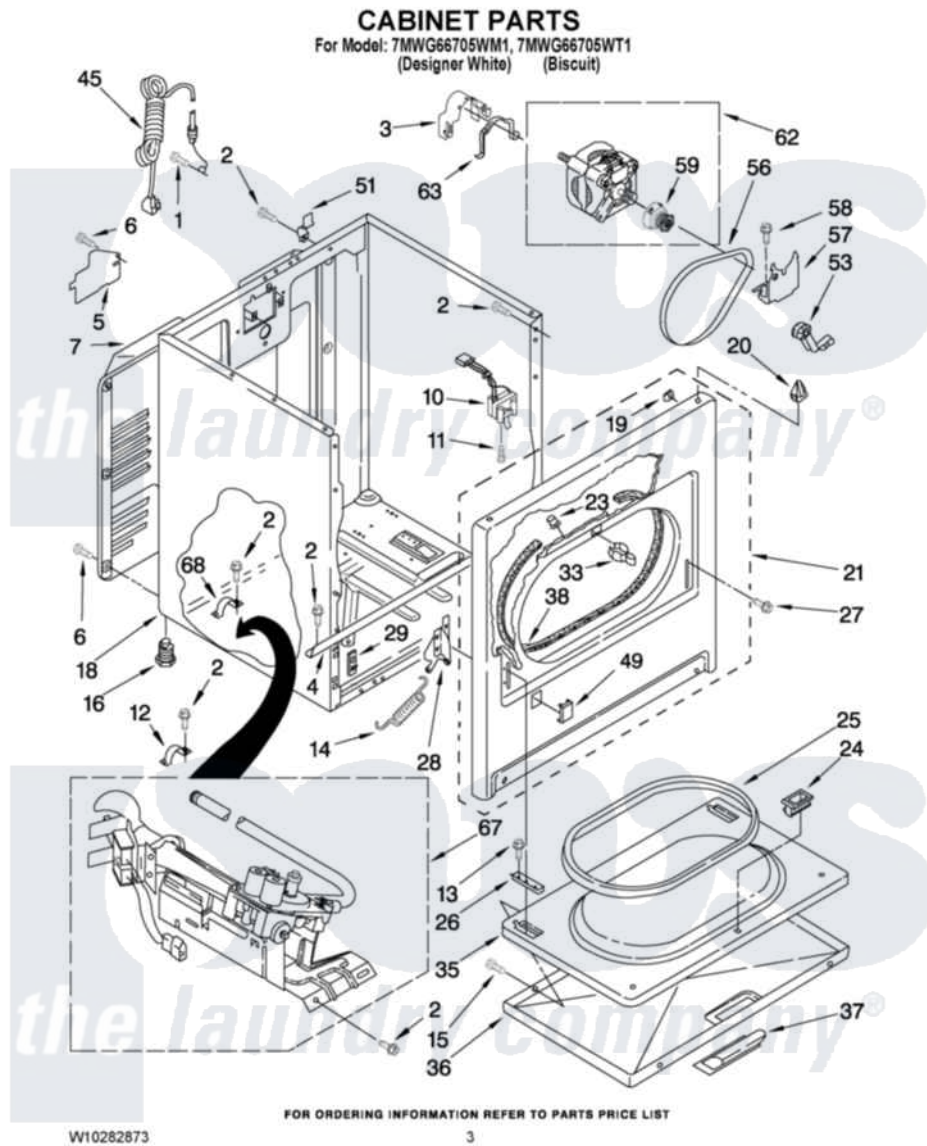

# Whirlpool 7MWG66705WT1 02 - CABINET PARTS

Whirlpool Residential Whirlpool 7MWG66705WT1 Dryer Parts Parts Diagram 02 - CABINET PARTS  
Click on the part number to view part

Item	Original Part Number	Replaced By	Status	Part Description
1	697776	<a href="#">4331106</a>		Screw, No.10-32 X 7/16
2	<a href="#">3390631</a>			Screw, 10-16 X 3/8
3	<a href="#">3404162</a>			Clamp, Motor
4	<a href="#">8541400</a>			Bracket, Cabinet
5	<a href="#">3396795</a>			Cover, Terminal Block
6	<a href="#">693995</a>			Screw, Hex Head
7	3396805	<a href="#">280043</a>		Panel-Rear
10	<a href="#">3406107</a>			Door Switch Assembly
11	697773	<a href="#">3395530</a>		Screw
12	<a href="#">3980175</a>			Clamp, Elbow
13	<a href="#">694091</a>			Trim, Side Right Hand
14	<a href="#">W10041960</a>			Spring, Door
15	3357011	<a href="#">308685</a>		Side Trim )
16	3392100	<a href="#">49621</a>		Feet-Leveling
"	<a href="#">279810</a>			Foot-Optional
18	8530603	<a href="#">8533643</a>		Cabinet