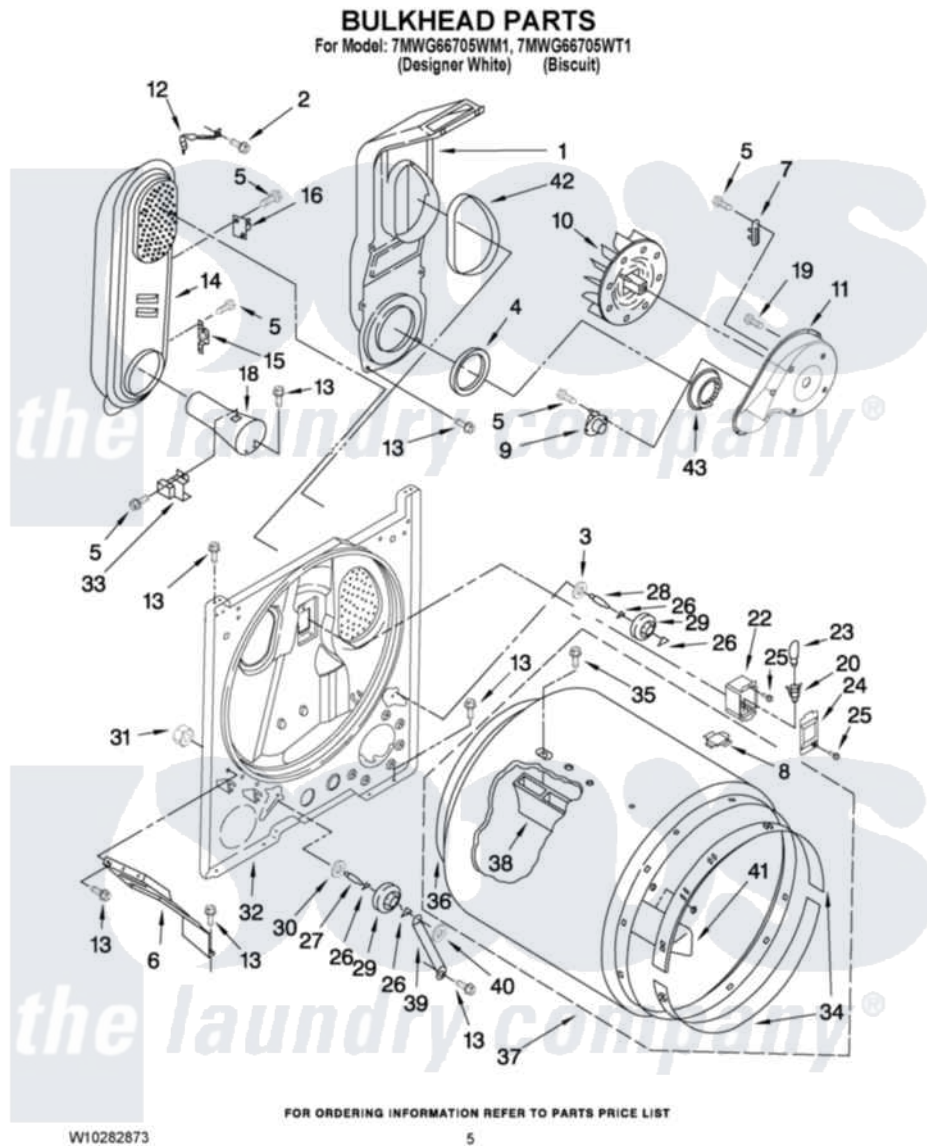

# Whirlpool 7MWG66705WT1 03 - BULKHEAD PARTS

Whirlpool [Residential Whirlpool 7MWG66705WT1 Dryer Parts](#) Parts Diagram 03 - BULKHEAD PARTS  
Click on the part number to view part

Item	Original Part Number	Replaced By	Status	Part Description
1	<a href="#">348368</a>			Lint Chute Assembly
2	<a href="#">489463</a>			Screw, 8-18 X 1/16
3	<a href="#">3388703</a>			Washer, Support
4	<a href="#">347139</a>			Seal, Lint Chute
5	<a href="#">90767</a>			Screw, 8A X 3/8 HeX Washer Head Tapping
6	<a href="#">3406022</a>			Bracket, Bulkhead
7	<a href="#">3392519</a>			Thermal Limiter
8	<a href="#">8066086</a>			Plug, Drum Hole
9	<a href="#">3387134</a>			Thermostat, Internal-Bias
10	<a href="#">694089</a>			Wheel, Blower
11	<a href="#">8577230</a>			Housing, Blower
12	<a href="#">8066155</a>			Clip, Heater Box
13	<a href="#">3390631</a>			Screw, 10-16 X 3/8
14	8530285	<a href="#">279980</a>		Box
15	<a href="#">3403140</a>			Thermostat, High-Limit 205F
16	<a href="#">280010</a>			Kit, Thermal Cut-Off