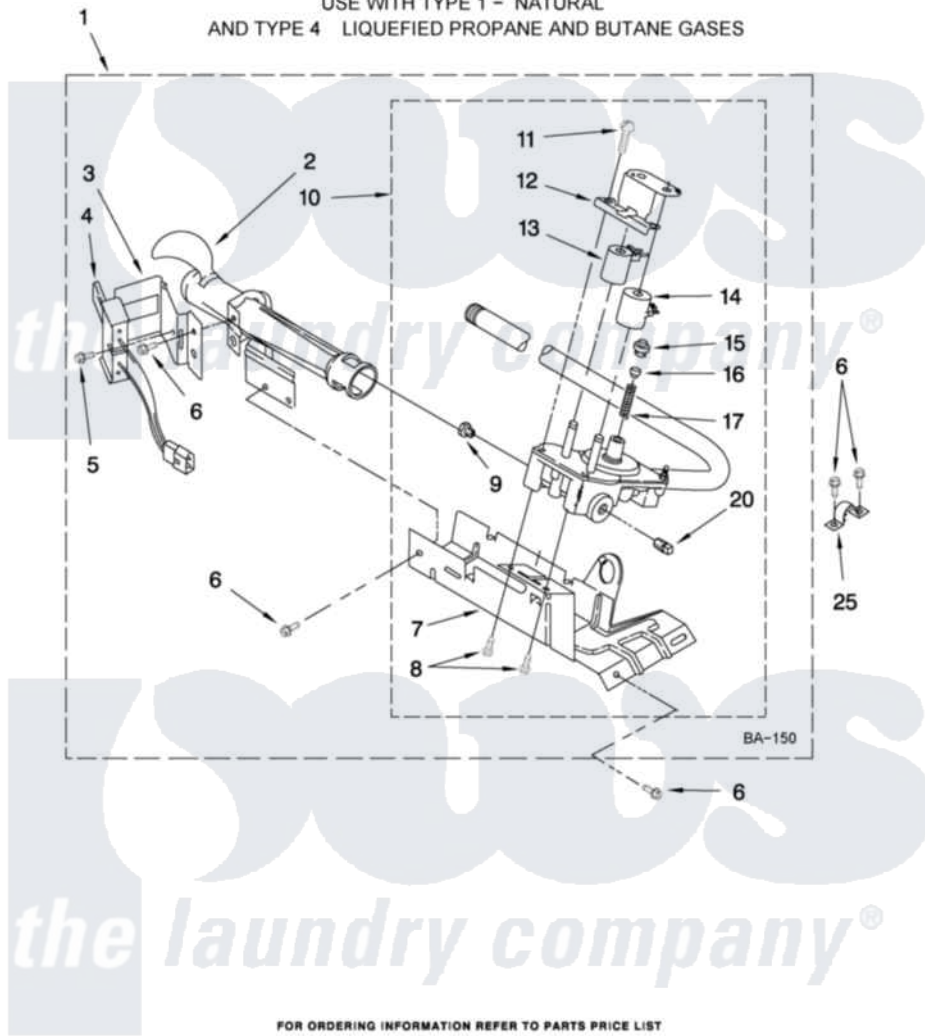

Whirlpool 7MWG66705WT1 04 - 8318272 BURNER ASSEMBLY

8318272 BURNER ASSEMBLY

For Model: 7MWG66705WM1, 7MWG66705WT1
(Designer White) (Biscuit)

USE WITH TYPE 1 - NATURAL
AND TYPE 4 LIQUEFIED PROPANE AND BUTANE GASES

W10282873

7

FOR ORDERING INFORMATION REFER TO PARTS PRICE LIST

Whirlpool [Residential Whirlpool 7MWG66705WT1 Dryer Parts](#) Parts Diagram 04 - 8318272 BURNER ASSEMBLY
Click on the part number to view part

Item	Original Part Number	Replaced By	Status	Part Description
1	8318272	W10465748		Burner-Gas
2	688617	693140		Burner
3	694298			Bracket, Ignitor
4	686590	279311		Ignitor
5	3393909			Screw, 8-32 X 7/8
6	343641	681414		Screw, 10AB X 1/2
7	693986			Base, Burner
8	3387057			Screw, 10-16 X 1/2 Orifice, Burner
9	234826			Orifice, Burner Type 1
"	229742			Orifice, Burner
"	234868			Orifice, Burner
10	8318277	W10337269		Valve-Gas
11	694421			Screw, Bracket Mounting
12	694538			Bracket, Shunt
13	694540			Coil, 60 Hz
14	694539			Coil, 60 Hz