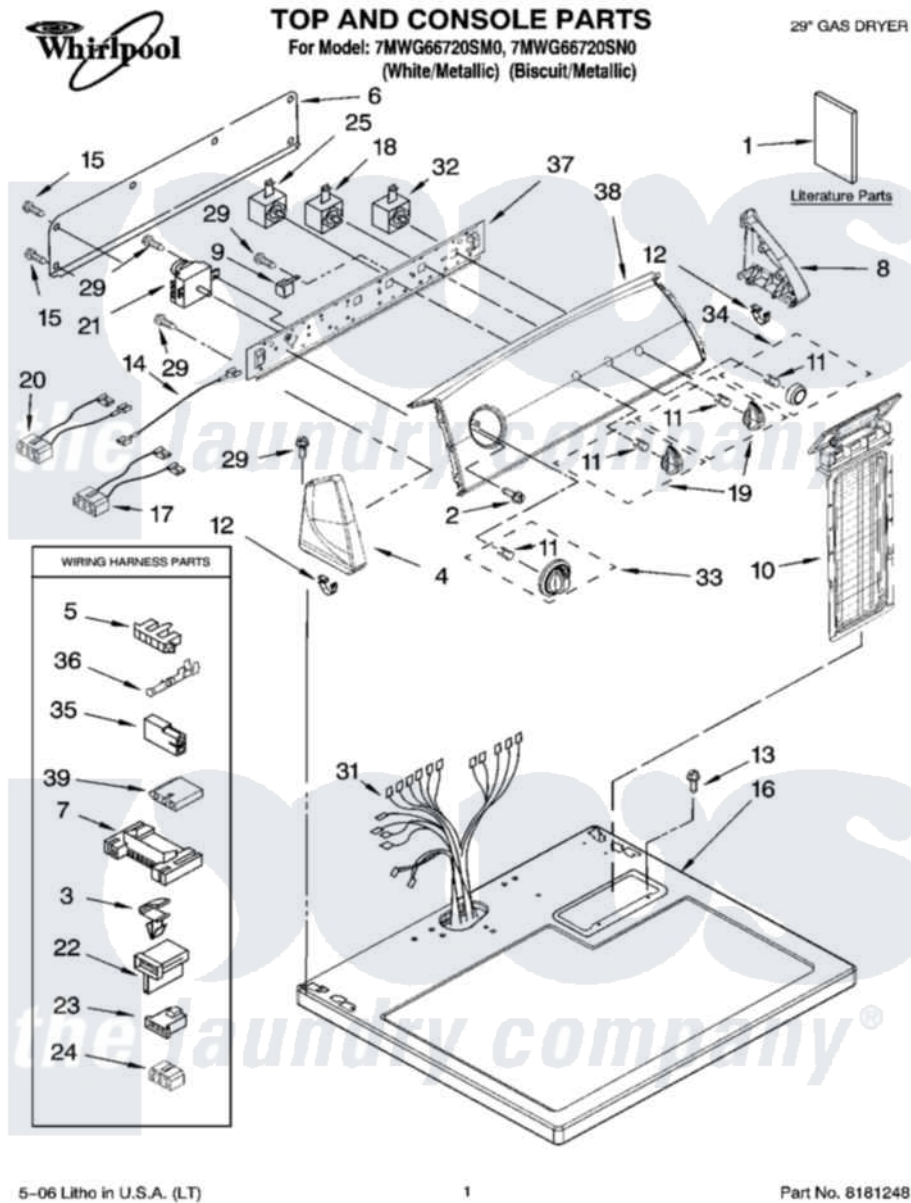

# Whirlpool 7MWG66720SM0 01 - TOP AND CONSOLE PARTS

5-06 Litho in U.S.A. (LT)

1

Part No. 8181248

Whirlpool [Residential Whirlpool 7MWG66720SM0 Dryer Parts](#) Parts Diagram 01 - TOP AND CONSOLE PARTS  
 Click on the part number to view part

"	<a href="#">8565955</a>		Cap, End
9	<a href="#">694419</a>		Mini-Buzzer
10	<a href="#">8557857</a>		Screen, Lint
"	<a href="#">8557858</a>		Screen, Lint
11	<a href="#">8536939</a>		Clip, Knob
12	<a href="#">8312709</a>		Clip-Console
13	688983	<a href="#">487240</a>	Screw, For Mtg. Service Capacitor
14	<a href="#">3401684</a>		Jumper, Wire
15	<a href="#">693995</a>		Screw, Hex Head
16	8559800	<a href="#">8563663</a>	Top
"	8563660	<a href="#">8563664</a>	Top
17	3396029	<a href="#">8539893</a>	Wire, Jumper
18	<a href="#">3405156</a>		Switch, Rotary
19	<a href="#">8565944</a>		Knob, Control
"	<a href="#">8565947</a>		Knob, Control
20	<a href="#">3397695</a>		Wire, Jumper
21	<a href="#">8299766</a>		Timer Assembly
22	<a href="#">3403499</a>		Connector, 2-Postion
23	<a href="#">3403498</a>		Connector, 3-Position
24	<a href="#">3347243</a>		Block, Disconnect
25	<a href="#">3399639</a>		Switch, Rotary Temperature
29	8533971	<a href="#">90767</a>	Screw, 8A X 3/8 HeX Washer Head Tapping
31	<a href="#">8299879</a>		Harness, Wiring
32	<a href="#">3398095</a>		Switch, Push-To-Start
33	<a href="#">8566061</a>		Timer Knob Assembly
"	<a href="#">8566064</a>		Timer Knob Assembly
34	<a href="#">8566073</a>		Knob, Push-To-Start
"	<a href="#">8566076</a>		Knob, Push-To-Start
35	<a href="#">717252</a>		Receptacle, Terminal
36	<a href="#">94614</a>		Terminal
37	<a href="#">8566052</a>		Bracket, Console
38	<a href="#">8543039</a>		Panel, Control
"	<a href="#">8543040</a>		Panel, Control
39	<a href="#">3936144</a>		Do-It-Yourself Repair Manuals