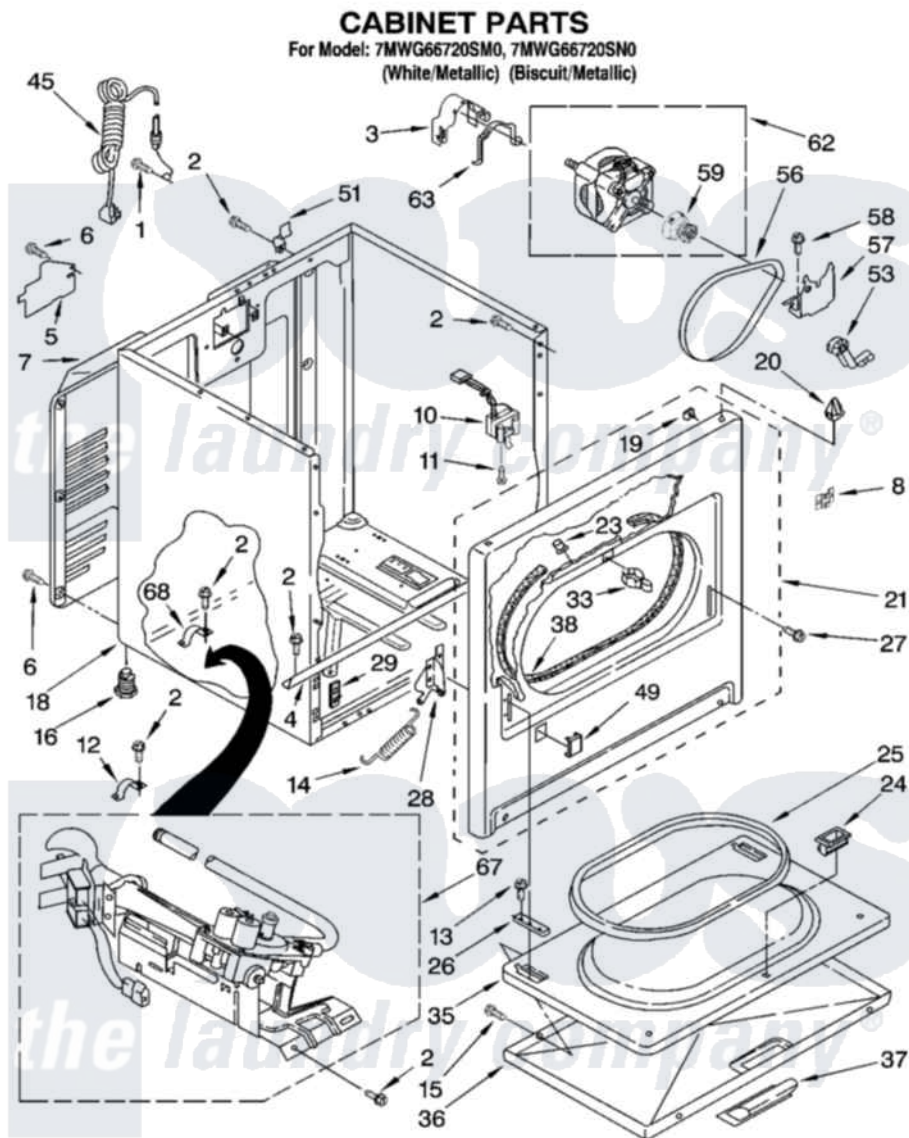

Whirlpool 7MWG66720SM0 02 - CABINET PARTS

8181248

3

Whirlpool [Residential Whirlpool 7MWG66720SM0 Dryer Parts](#) Parts Diagram 02 - CABINET PARTS
Click on the part number to view part

Item	Original Part Number	Replaced By	Status	Part Description
1	697776	4331106		Screw, No.10-32 X 7/16
2	343641	681414		Screw, 10AB X 1/2
3	3404162			Clamp, Motor
4	8541400			Bracket, Cabinet
5	3396795			Cover, Terminal Block
6	693995			Screw, Hex Head
7	3396805	280043		Panel-Rear
8	8546676	W10041960		Spring, Door
10	3406109	3406107		Door Switch Assembly
11	697773	3395530		Screw
12	3980175			Clamp, Elbow
13	694091			Trim, Side Right Hand
14	8541401	W10041960		Spring, Door
15	3357011	308685		Side Trim)
16	3392100	49621		Feet-Leveling
"	279810			Foot-Optional

19	98234		Clip, U-Bend
20	690363	18776	Lock, Front Top
21	8557200		Panel Front
"	8557202		Panel Front
23	685203	279220	Clip
24	3389441		Door Catch Assembly
25	3390731		Seal, Door
26	337189		Clip, Hinge
27	342043	486146	Screw
28	8066056		Hinge, Door
"	8066057		Hinge, Door
29	3394083		Clip, Front Panel
33	696144	279570	Latch
35	695737		Door, Rear
36	3393549		Door, Front
"	3977241		Door, Front
37	690270	348721	Handle
"	3977242		Handle, Door
38	3406129		Seal And Bearing Assembly
45	344020	3401402	Cord, Power
49	3394975		Plug, Front Panel
"	3394978		Plug, Front Panel
51	8066217		Hinge, Top
53	691366		Idler And Pulley Assembly
56	8066065	341241	Belt
57	348780		Base, Motor
58	3400500		Bolt, 3405245 5/16-18 X 3/4
59	8066184		Pulley, Motor
62	8066206	279827	Motor-Drive
63	660658		Clamp, Motor Mounting 343481 685441
67	8318272	W10465748	Burner-Gas
68	341029		Clamp, Pipe Door Spring