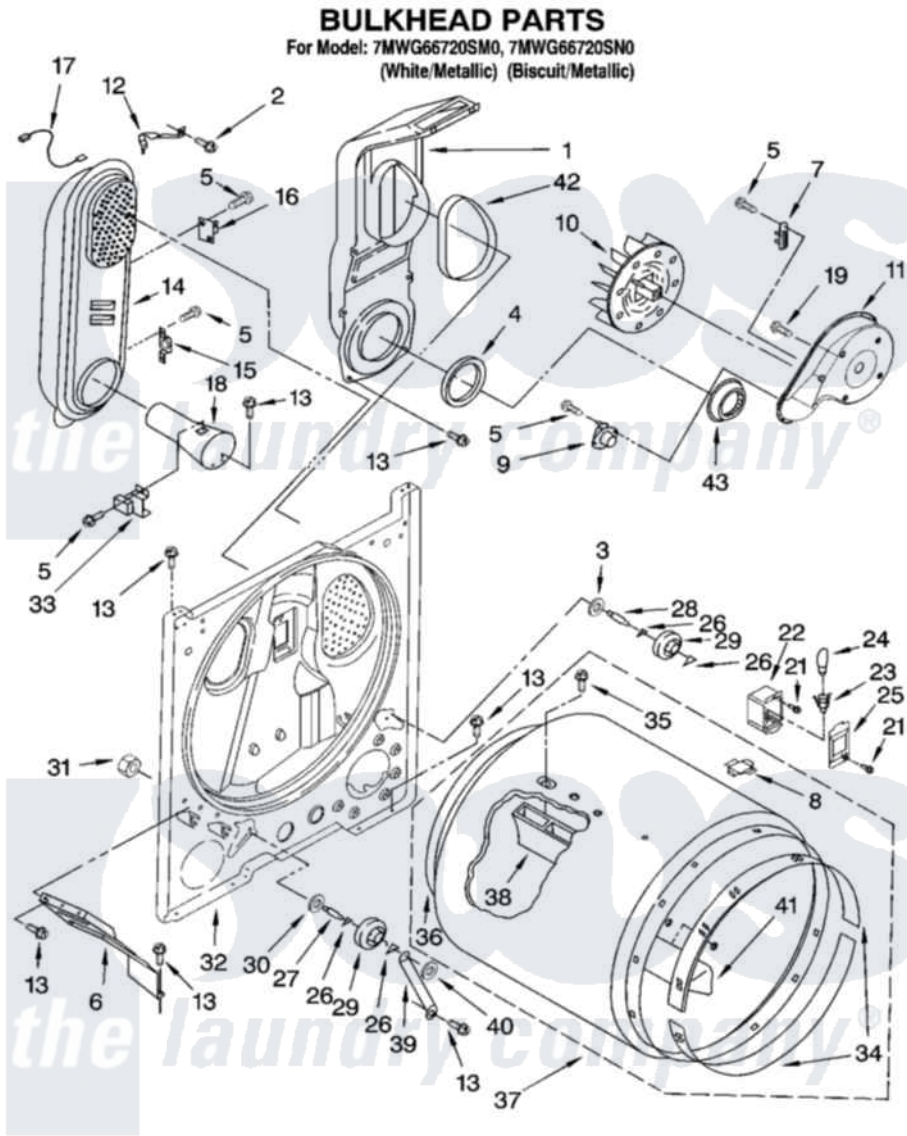

# Whirlpool 7MWG66720SM0 03 - BULKHEAD PARTS

8181248

5

Whirlpool [Residential Whirlpool 7MWG66720SM0 Dryer Parts](#) Parts Diagram 03 - BULKHEAD PARTS  
Click on the part number to view part

Item	Original Part Number	Replaced By	Status	Part Description
1	<a href="#">348368</a>			Lint Chute Assembly
2	<a href="#">489463</a>			Screw, 8-18 X 1/16
3	<a href="#">3388703</a>			Washer, Support
4	<a href="#">347139</a>			Seal, Lint Chute
5	<a href="#">90767</a>			Screw, 8A X 3/8 HeX Washer Head Tapping
6	<a href="#">3406022</a>			Bracket, Bulkhead
7	<a href="#">3392519</a>			Thermal Limiter
8	<a href="#">8066086</a>			Plug, Drum Hole
9	<a href="#">3387134</a>			Thermostat, Internal-Bias
10	<a href="#">694089</a>			Wheel, Blower
11	<a href="#">8577230</a>			Housing, Blower
12	<a href="#">8066155</a>			Clip, Heater Box
13	343641	<a href="#">681414</a>		Screw, 10AB X 1/2
14	8530285	<a href="#">279980</a>		Box
15	<a href="#">3403140</a>			Thermostat, High-Limit 205F
16	<a href="#">280010</a>			Kit, Thermal Cut-Off