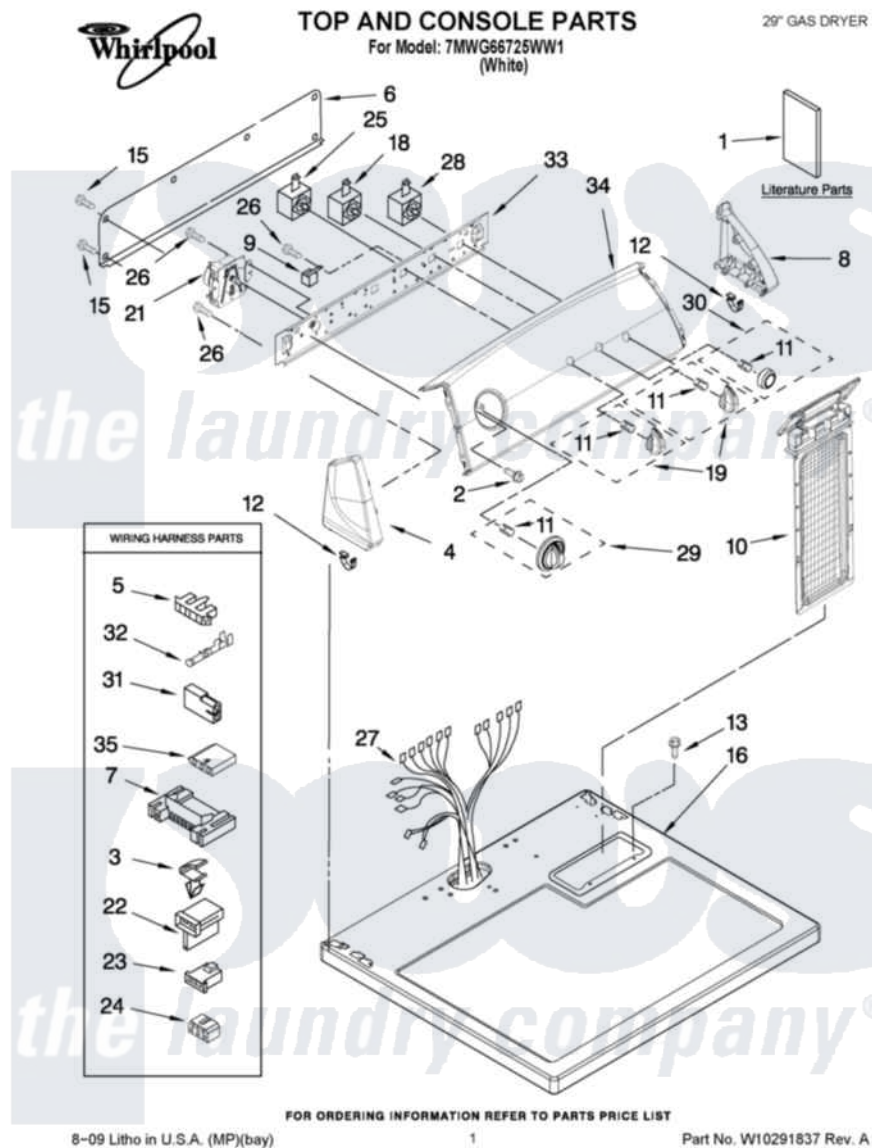

Whirlpool 7MWG66725WW1 01 - TOP AND CONSOLE PARTS

Whirlpool Residential Whirlpool 7MWG66725WW1 Dryer Parts Parts Diagram 01 - TOP AND CONSOLE PARTS
 Click on the part number to view part

Item	Original Part Number	Replaced By	Status	Part Description
1	8564241		Not Available	Instructions, Installation
"	W10245390		Not Available	Sheet, Cycle Feature
"	8565897		Not Available	Use And Care Guide
"	W10185985		Not Available	Wiring Diagram
2	8533951	3400859		Screw, Grounding
3	3394427			Clip-Harness
4	8566035	8565957		Cap, End
5	3397269			Connector, Timer
6	8274261			Do-It-Yourself Repair Manuals
7	3395683			Receptacle, Multi-Terminal
8	8566032	8565954		Cap, End
9	694419			Mini-Buzzer
10	8557857			Screen, Lint
11	8536939			Clip, Knob
12	8312709			Clip-Console
13	688983	487240		Screw, For Mtg. Service Capacitor

15	693995		Screw, Hex Head
16	8559800	8563663	Top
18	3405156		Switch, Rotary
19	W10034380		Knob, Control
21	W10185981		Timer Assembly
22	3403499		Connector, 2-Position
23	3403498		Connector, 3-Position
24	3347243		Block, Disconnect
25	3399639		Switch, Rotary Temperature
26	8533971	90767	Screw, 8A X 3/8 HeX Washer Head Tapping
27	W10186121		Harness, Wiring
28	3398095		Switch, Push-To-Start
29	W10034750		Timer Knob Assembly
30	W10034790		Knob, Push-To-Start
31	717252		Receptacle, Terminal
32	94614		Terminal
33	8566052		Bracket, Console
34	W10244062		Panel, Control
35	3936144		Do-It-Yourself Repair Manuals