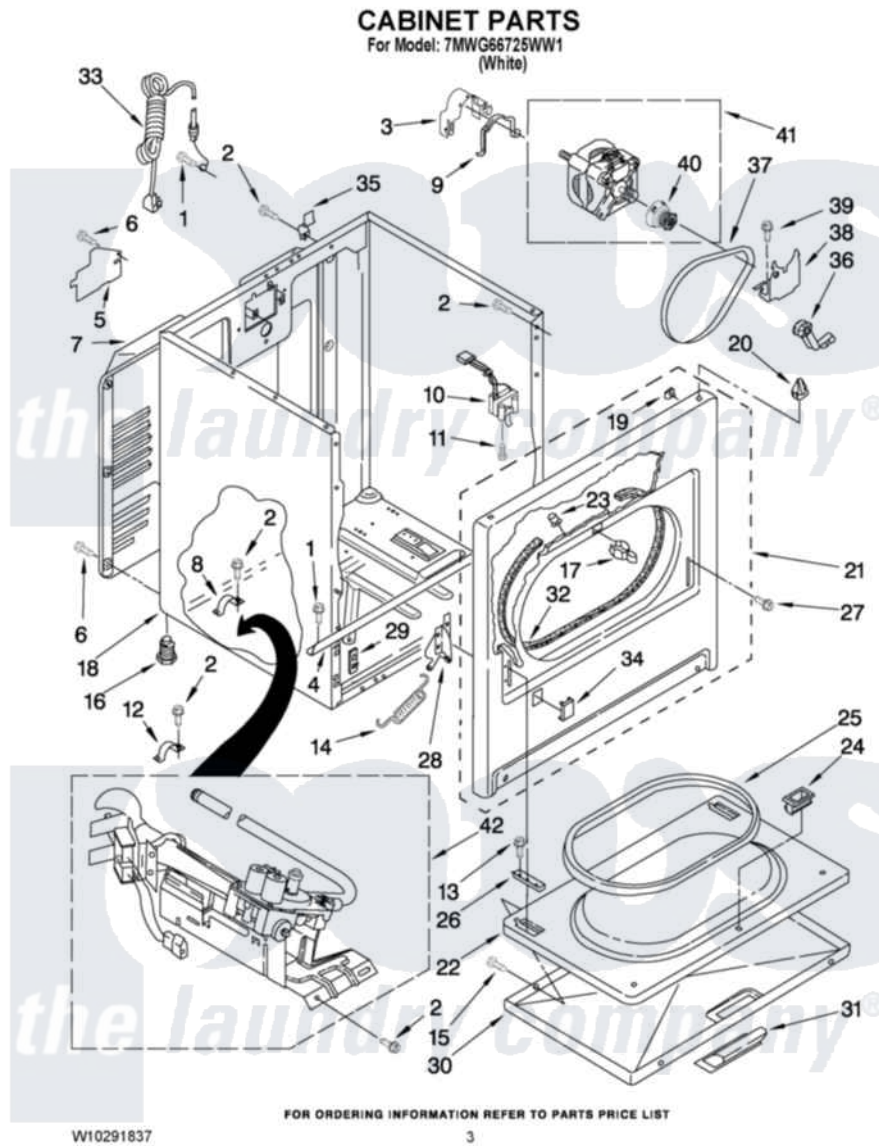

# Whirlpool 7MWG66725WW1 02 - CABINET PARTS

Whirlpool [Residential Whirlpool 7MWG66725WW1 Dryer Parts](#) Parts Diagram 02 - CABINET PARTS  
Click on the part number to view part

Item	Original Part Number	Replaced By	Status	Part Description
1	<a href="#">3390631</a>			Screw, 10-16 X 3/8
2	343641	<a href="#">681414</a>		Screw, 10AB X 1/2
3	<a href="#">3404162</a>			Clamp, Motor
4	<a href="#">8541400</a>			Bracket, Cabinet
5	<a href="#">3396795</a>			Cover, Terminal Block
6	<a href="#">693995</a>			Screw, Hex Head
7	3396805	<a href="#">280043</a>		Panel-Rear
8	<a href="#">341029</a>			Clamp, Pipe Door Spring
9	<a href="#">W10121316</a>			Plug, Multivent
10	<a href="#">3406107</a>			Door Switch Assembly
11	697773	<a href="#">3395530</a>		Screw
12	<a href="#">3980175</a>			Clamp, Elbow
13	<a href="#">694091</a>			Trim, Side Right Hand
14	<a href="#">W10041960</a>			Spring, Door
15	3357011	<a href="#">308685</a>		Side Trim )
16	3392100	<a href="#">49621</a>		Feet-Leveling