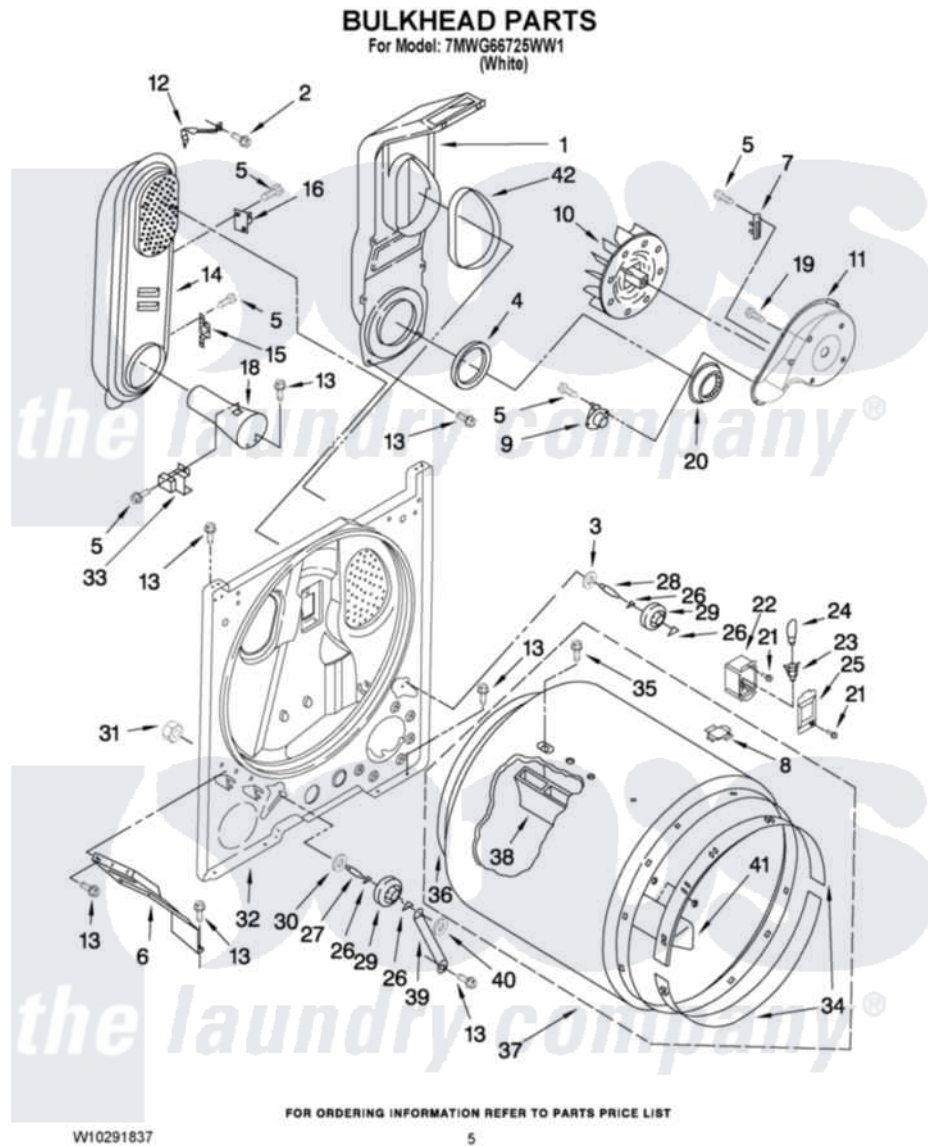

Whirlpool 7MWG66725WW1 03 - BULKHEAD PARTS

Whirlpool Residential Whirlpool 7MWG66725WW1 Dryer Parts Parts Diagram 03 - BULKHEAD PARTS
[Click on the part number to view part](#)

Item	Original Part Number	Replaced By	Status	Part Description
1	348368			Lint Chute Assembly
2	489463			Screw, 8-18 X 1/16
3	3388703			Washer, Support
4	347139			Seal, Lint Chute
5	90767			Screw, 8A X 3/8 HeX Washer Head Tapping
6	3406022			Bracket, Bulkhead
7	3392519			Thermal Limiter
8	8066086			Plug, Drum Hole
9	3387134			Thermostat, Internal-Bias
10	694089			Wheel, Blower
11	8577230			Housing, Blower
12	8066155			Clip, Heater Box
13	343641	681414		Screw, 10AB X 1/2
14	8530285	279980		Box
15	3403140			Thermostat, High-Limit 205F
16	3977394	279769		Cutoff-Tml

18	8066049		Funnel, Burner Light
19	3390647	488729	Screw
20	696302		Shield, Exhaust
21	487909	488729	Screw
22	3977373		Bracket, Drum Light
23	W10136369		Socket, Drum Light Assembly
24	3406124	22002263	Lamp
25	3402841	8532165	Lens, Drum Light
26	690997		Washer, Thrust
27	3399506	W10359270	Shaft, Drum Roller Threads
28	3399507	W10359269	Shaft, Drum Roller Threads
29	3397590	349241T	Support
30	348197		Washer, Support
31	3359452		Nut, Lock
32	3403493	279798	Bulkhead
33	338906		Radiant, Sensor
34	692526	279441	BeaRng-Rng
35	W10219342		Screw, Baffle Mounting
36	3406130	279857	Seal
37	695587		Drum Assembly
38	692490		Baffle, Drum
39	3976434		Bracket, Support Shaft
40	90296		Nut, Push On
41	3403636		Baffle, Drum
42	339956		Seal, Air Duct To Bulkhead