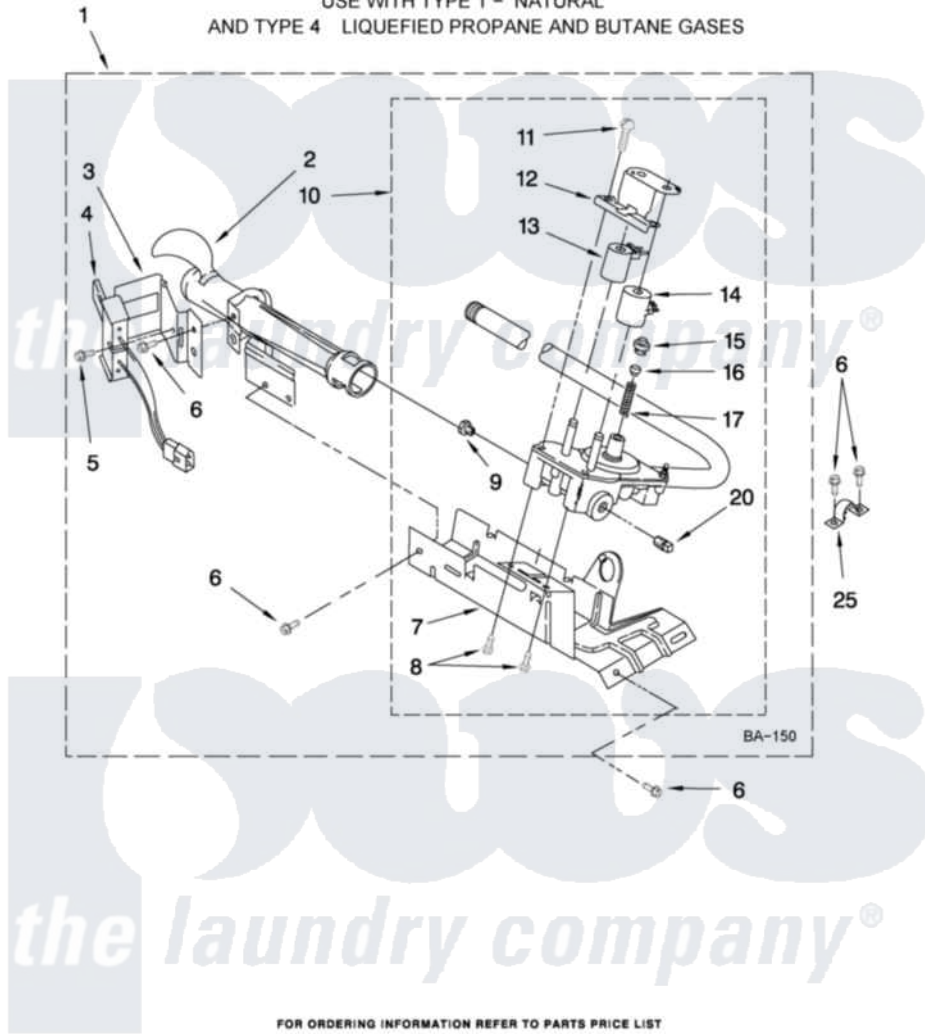

Whirlpool 7MWG66725WW1 04 - 8318272 BURNER ASSEMBLY

8318272 BURNER ASSEMBLY

For Model: 7MWG66725WW1
(White)

USE WITH TYPE 1 - NATURAL
AND TYPE 4 LIQUEFIED PROPANE AND BUTANE GASES

W10291837

7

FOR ORDERING INFORMATION REFER TO PARTS PRICE LIST

Whirlpool [Residential Whirlpool 7MWG66725WW1 Dryer Parts](#) Parts Diagram 04 - 8318272 BURNER ASSEMBLY
Click on the part number to view part

Item	Original Part Number	Replaced By	Status	Part Description
1	8318272	W10465748		Burner-Gas
2	688617	693140		Burner
3	694298			Bracket, Ignitor
4	686590	279311		Ignitor
5	3393909			Screw, 8-32 X 7/8
6	343641	681414		Screw, 10AB X 1/2
7	693986			Base, Burner
8	3387057			Screw, 10-16 X 1/2 Orifice, Burner
9	234826			Orifice, Burner Type 1
"	229742			Orifice, Burner
"	234868			Orifice, Burner
10	8318277	W10337269		Valve-Gas
11	694421			Screw, Bracket Mounting
12	694538			Bracket, Shunt
13	694540			Coil, 60 Hz
14	694539			Coil, 60 Hz