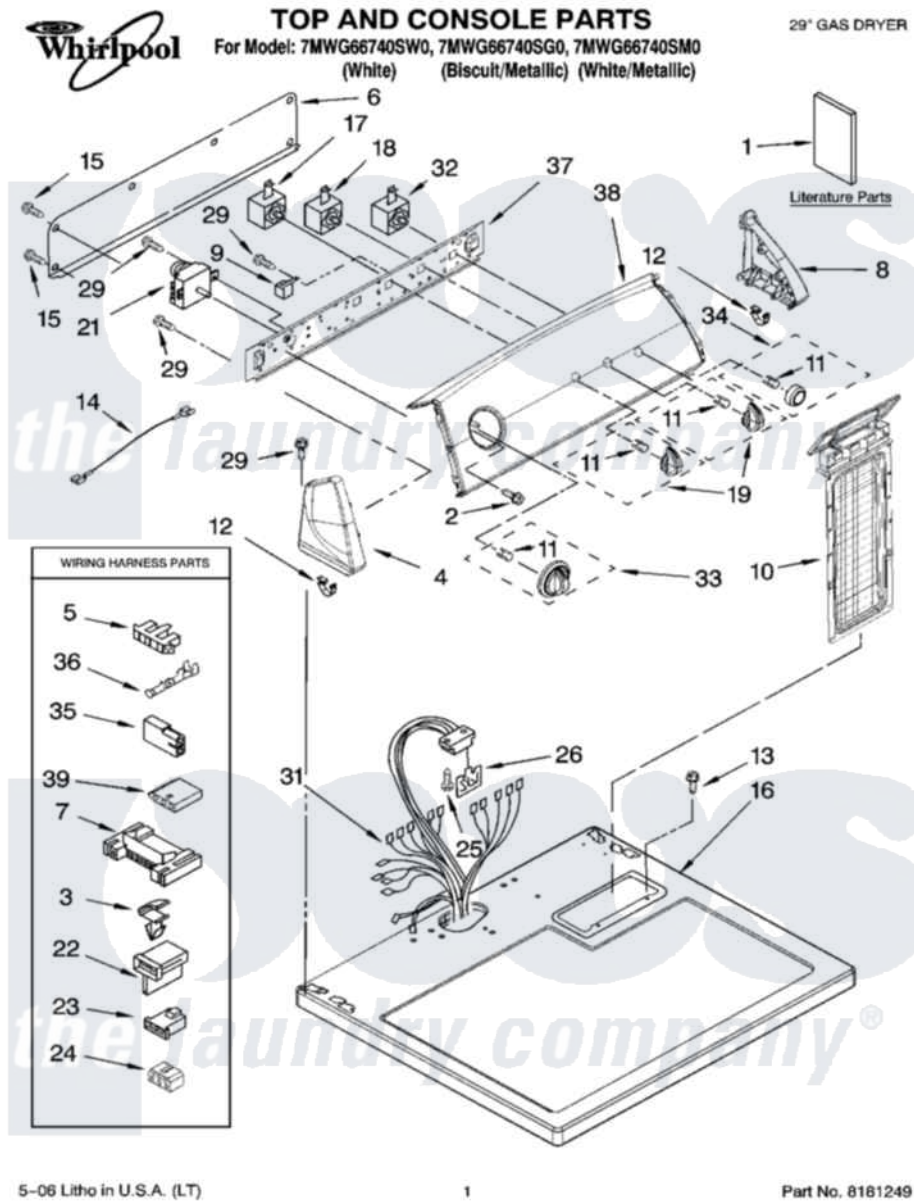

Whirlpool 7MWG66740SG0 01 - TOP AND CONSOLE PARTS

5-06 Litho in U.S.A. (LT)

1

Part No. 8161249

Whirlpool [Residential Whirlpool 7MWG66740SG0 Dryer Parts](#) Parts Diagram 01 - TOP AND CONSOLE PARTS
 Click on the part number to view part

Item	Original Part Number	Replaced By	Status	Part Description
1	8564241		Not Available	Instructions, Installation
"	8579658		Not Available	Sheet, Cycle Feature
"	8565897		Not Available	Use And Care Guide
"	8533206		Not Available	Wiring Diagram
"	BLANK		Not Available	Following May Be Purchased DO-IT-YOURSELF REPAIR MANUALS
"	677818		Not Available	Manual, Do-It- Yourself Repair (Dryer)
2	8533951	3400859		Screw, Grounding
3	3394427			Clip-Harness
4	8565957			Cap, End
"	8565958			Cap, End
5	3397269			Connector, Timer
6	8274261			Do-It-Yourself Repair Manuals
7	3395683			Receptacle, Multi-Terminal
8	8565954			Cap, End

"	8565955		Cap, End
9	694419		Mini-Buzzer
10	8557857		Screen, Lint
"	8557858		Screen, Lint
11	8536939		Clip, Knob
12	8312709		Clip-Console
13	688983	487240	Screw, For Mtg. Service Capacitor
14	3401684		Jumper, Wire
15	693995		Screw, Hex Head
16	8559800	8563663	Top
"	8563660	8563664	Top
17	3405155		Switch, Temperature
18	3405154		Switch Rotary
19	8565944		Knob, Control
"	8565947		Knob, Control
21	3406725		Timer Assembly
22	3403499		Connector, 2-Postion
23	3403498		Connector, 3-Position
24	3347243		Block, Disconnect
25	359625	487240	Screw, For Mtg. Service Capacitor
26	8558178		Control, Electronic
29	8533971	90767	Screw, 8A X 3/8 HeX Washer Head Tapping
31	8299891		Harness, Wiring
32	3398095		Switch, Push-To-Start
33	8566061		Timer Knob Assembly
"	8566064		Timer Knob Assembly
34	8566073		Knob, Push-To-Start
"	8566076		Knob, Push-To-Start
35	717252		Receptacle, Terminal
36	94614		Terminal
37	8566052		Bracket, Console
38	8543041		Panel, Control
"	8543042		Panel, Control
"	8543043		Panel, Control
39	3936144		Do-It-Yourself Repair Manuals