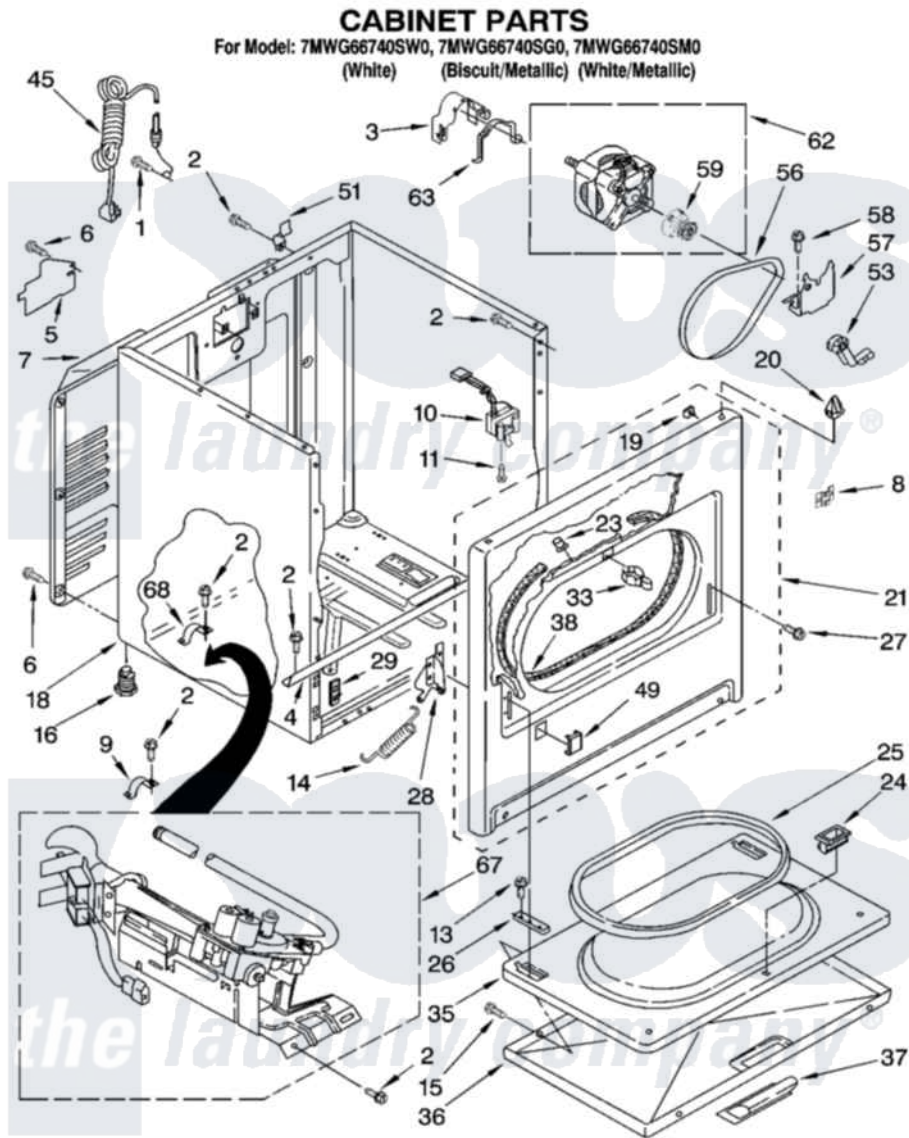

Whirlpool 7MWG66740SG0 02 - CABINET PARTS

8181249

3

Whirlpool [Residential Whirlpool 7MWG66740SG0 Dryer Parts](#) Parts Diagram 02 - CABINET PARTS
Click on the part number to view part

Item	Original Part Number	Replaced By	Status	Part Description
1	697776	4331106		Screw, No.10-32 X 7/16
2	343641	681414		Screw, 10AB X 1/2
3	3404162			Clamp, Motor
4	8541400			Bracket, Cabinet
5	3396795			Cover, Terminal Block
6	693995			Screw, Hex Head
7	3396805	280043		Panel-Rear
8	8546676	W10041960		Spring, Door
9	3980175			Clamp, Elbow
10	3406109	3406107		Door Switch Assembly
11	697773	3395530		Screw
13	694091			Trim, Side Right Hand
14	8541401	W10041960		Spring, Door
15	3357011	308685		Side Trim)
16	3392100	49621		Feet-Leveling
"	279810			Foot-Optional

19	98234		Clip, U-Bend
20	690363	18776	Lock, Front Top
21	8557200		Panel Front
"	8557202		Panel Front
23	685203	279220	Clip
24	3389441		Door Catch Assembly
25	3390731		Seal, Door
26	337189		Clip, Hinge
27	342043	486146	Screw
28	8066056		Hinge, Door
"	8066057		Hinge, Door
29	3394083		Clip, Front Panel
33	696144	279570	Latch
35	695737		Door, Rear
36	3393549		Door, Front
"	3977241		Door, Front
37	690270	348721	Handle
"	3977242		Handle, Door
38	3406129		Seal And Bearing Assembly
45	344020	3401402	Cord, Power
49	3394975		Plug, Front Panel
"	3394978		Plug, Front Panel
51	8066217		Hinge, Top
53	691366		Idler And Pulley Assembly
56	8066065	341241	Belt
57	348780		Base, Motor
58	3400500		Bolt, 3405245 5/16-18 X 3/4
59	8066184		Pulley, Motor
62	8066206	279827	Motor-Drve
63	660658		Clamp, Motor Mounting 343481 685441
67	8318272	W10465748	Burner-Gas
68	341029		Clamp, Pipe Door Spring