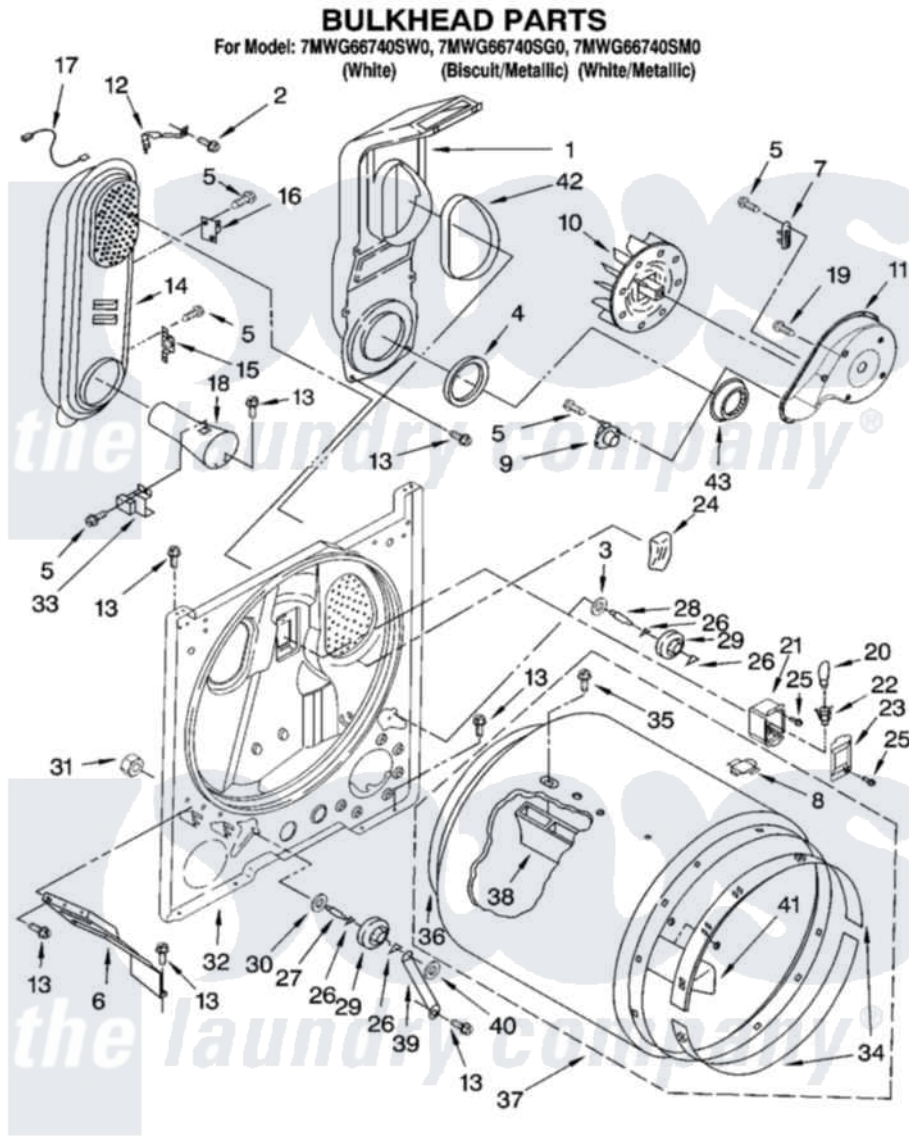

Whirlpool 7MWG66740SG0 03 - BULKHEAD PARTS

8181249

5

Whirlpool [Residential Whirlpool 7MWG66740SG0 Dryer Parts](#) Parts Diagram 03 - BULKHEAD PARTS
Click on the part number to view part

Item	Original Part Number	Replaced By	Status	Part Description
1	348368			Lint Chute Assembly
2	489463			Screw, 8-18 X 1/16
3	3388703			Washer, Support
4	347139			Seal, Lint Chute
5	90767			Screw, 8A X 3/8 HeX Washer Head Tapping
6	3406022			Bracket, Bulkhead
7	3392519			Thermal Limiter
8	8066086			Plug, Drum Hole
9	3387134			Thermostat, Internal-Bias
10	694089			Wheel, Blower
11	8577230			Housing, Blower
12	8066155			Clip, Heater Box
13	343641	681414		Screw, 10AB X 1/2
14	8530285	279980		Box
15	3403140			Thermostat, High-Limit 205F
16	280010			Kit, Thermal Cut-Off

17	3401707		Jumper, Tco-High Limit
18	8066049		Funnel, Burner Light
19	3390647	488729	Screw
20	3406124	22002263	Lamp
21	3977373		Bracket, Drum Light
22	3403634	W10136369	Socket, Drum Light Assembly
23	3402841	8532165	Lens, Drum Light
24	3976479	279366	Electrode
25	487909	488729	Screw
26	690997		Washer, Thrust
27	3399506	W10359270	Shaft, Drum Roller Threads
28	3399507	W10359269	Shaft, Drum Roller Threads
29	3397590	349241T	Support
30	348197		Washer, Support
31	3359452		Nut, Lock
32	3403494	279797	Bulkhead
33	338906		Radiant, Sensor
34	692526	279441	BeaRng-Rng
35	97787	W10109200	Screw, Baffle Mounting
36	3406130	279857	Seal
37	695587		Drum Assembly
38	692490		Baffle, Drum
39	3976434		Bracket, Support Shaft
40	90296		Nut, Push On
41	3403636		Baffle, Drum
42	339956		Seal, Air Duct To Bulkhead
43	696302		Shield, Exhaust