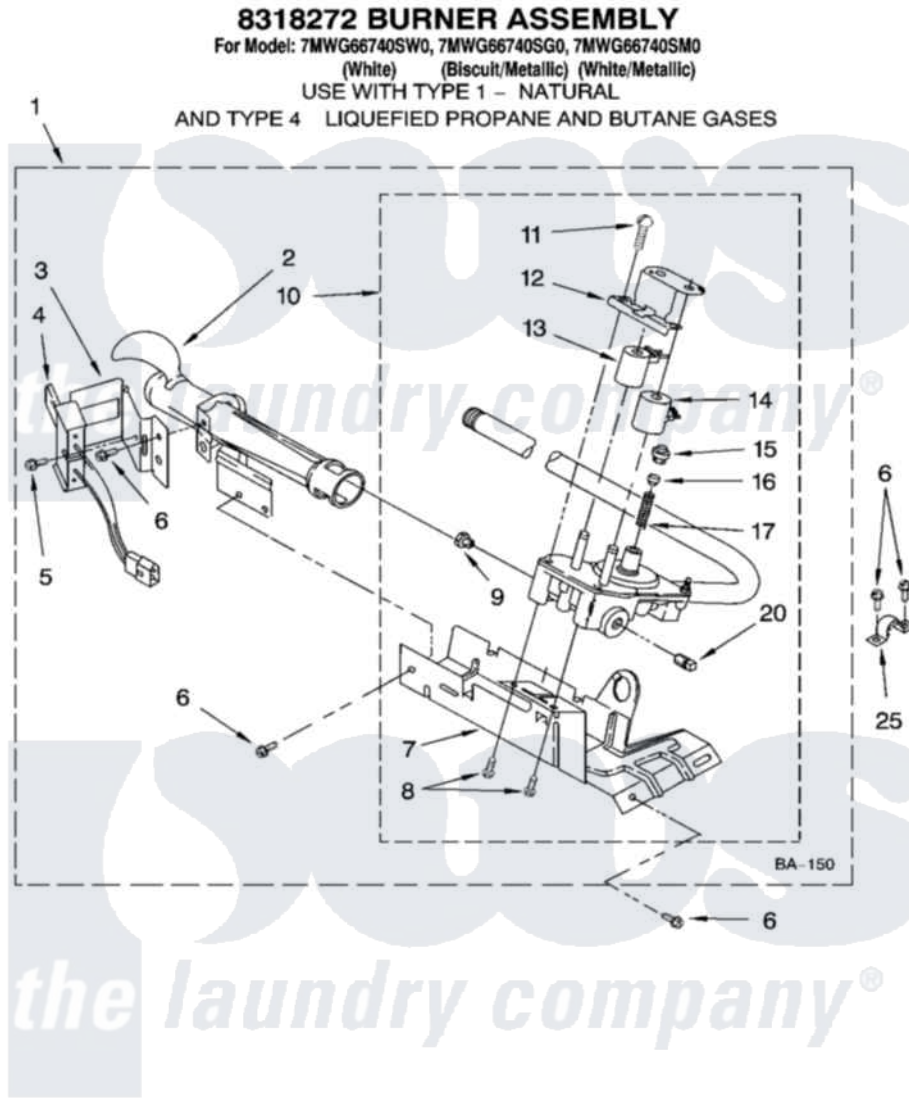

**Whirlpool 7MWG66740SG0 04 - 8318272 BURNER ASSEMBLY, OPTIONAL PARTS (NOT INCLUDED)**

8181249

7

Whirlpool [Residential Whirlpool 7MWG66740SG0 Dryer Parts](#) Parts Diagram 04 - 8318272 BURNER ASSEMBLY, OPTIONAL PARTS (NOT INCLUDED).  
 Click on the part number to view part

Item	Original Part Number	Replaced By	Status	Part Description
1	8318272	<a href="#">W10465748</a>		Burner-Gas
2	688617	<a href="#">693140</a>		Burner
3	<a href="#">694298</a>			Bracket, Ignitor
4	686590	<a href="#">279311</a>		Ignitor
5	<a href="#">3393909</a>			Screw, 8-32 X 7/8
6	343641	<a href="#">681414</a>		Screw, 10AB X 1/2
7	693986			Base, Burner
8	<a href="#">3387057</a>			Screw, 10-16 X 1/2 Orifice, Burner
9	<a href="#">234826</a>			Orifice, Burner Type 1
"	<a href="#">229742</a>			Orifice, Burner
"	<a href="#">234868</a>			Orifice, Burner
10	8318277	<a href="#">W10337269</a>		Valve-Gas
11	<a href="#">694421</a>			Screw, Bracket Mounting
12	<a href="#">694538</a>			Bracket, Shunt