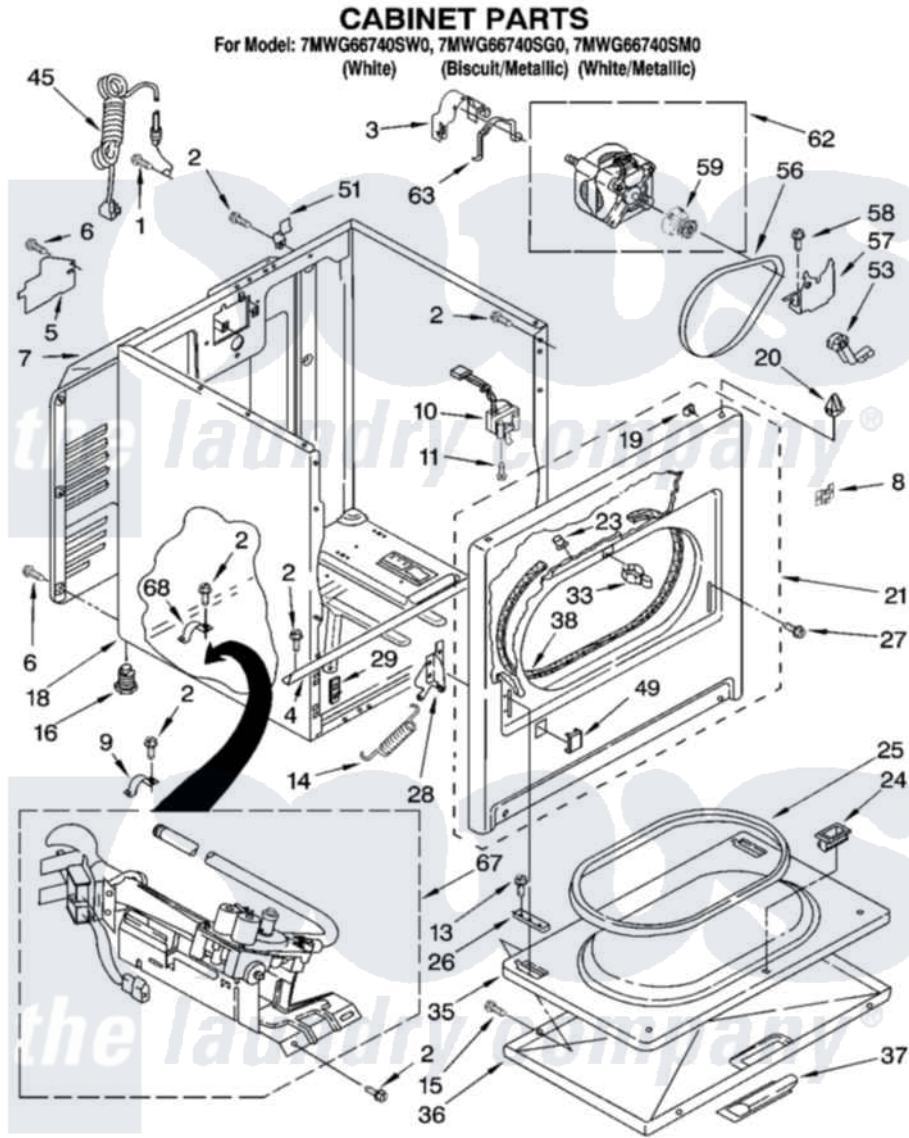

Whirlpool 7MWG66740SM0 02 - CABINET PARTS

8181249

3

Whirlpool [Residential Whirlpool 7MWG66740SM0 Dryer Parts](#) Parts Diagram 02 - CABINET PARTS
Click on the part number to view part

Item	Original Part Number	Replaced By	Status	Part Description
1	697776	4331106		Screw, No.10-32 X 7/16
2	343641	681414		Screw, 10AB X 1/2
3	3404162			Clamp, Motor
4	8541400			Bracket, Cabinet
5	3396795			Cover, Terminal Block
6	693995			Screw, Hex Head
7	3396805	280043		Panel-Rear
8	8546676	W10041960		Spring, Door
9	3980175			Clamp, Elbow
10	3406109	3406107		Door Switch Assembly
11	697773	3395530		Screw
13	694091			Trim, Side Right Hand
14	8541401	W10041960		Spring, Door
15	3357011	308685		Side Trim)
16	3392100	49621		Feet-Leveling
"	279810			Foot-Optional

19	98234		Clip, U-Bend
20	690363	18776	Lock, Front Top
21	8557200		Panel Front
"	8557202		Panel Front
23	685203	279220	Clip
24	3389441		Door Catch Assembly
25	3390731		Seal, Door
26	337189		Clip, Hinge
27	342043	486146	Screw
28	8066056		Hinge, Door
"	8066057		Hinge, Door
29	3394083		Clip, Front Panel
33	696144	279570	Latch
35	695737		Door, Rear
36	3393549		Door, Front
"	3977241		Door, Front
37	690270	348721	Handle
"	3977242		Handle, Door
38	3406129		Seal And Bearing Assembly
45	344020	3401402	Cord, Power
49	3394975		Plug, Front Panel
"	3394978		Plug, Front Panel
51	8066217		Hinge, Top
53	691366		Idler And Pulley Assembly
56	8066065	341241	Belt
57	348780		Base, Motor
58	3400500		Bolt, 3405245 5/16-18 X 3/4
59	8066184		Pulley, Motor
62	8066206	279827	Motor-Drve
63	660658		Clamp, Motor Mounting 343481 685441
67	8318272	W10465748	Burner-Gas
68	341029		Clamp, Pipe Door Spring