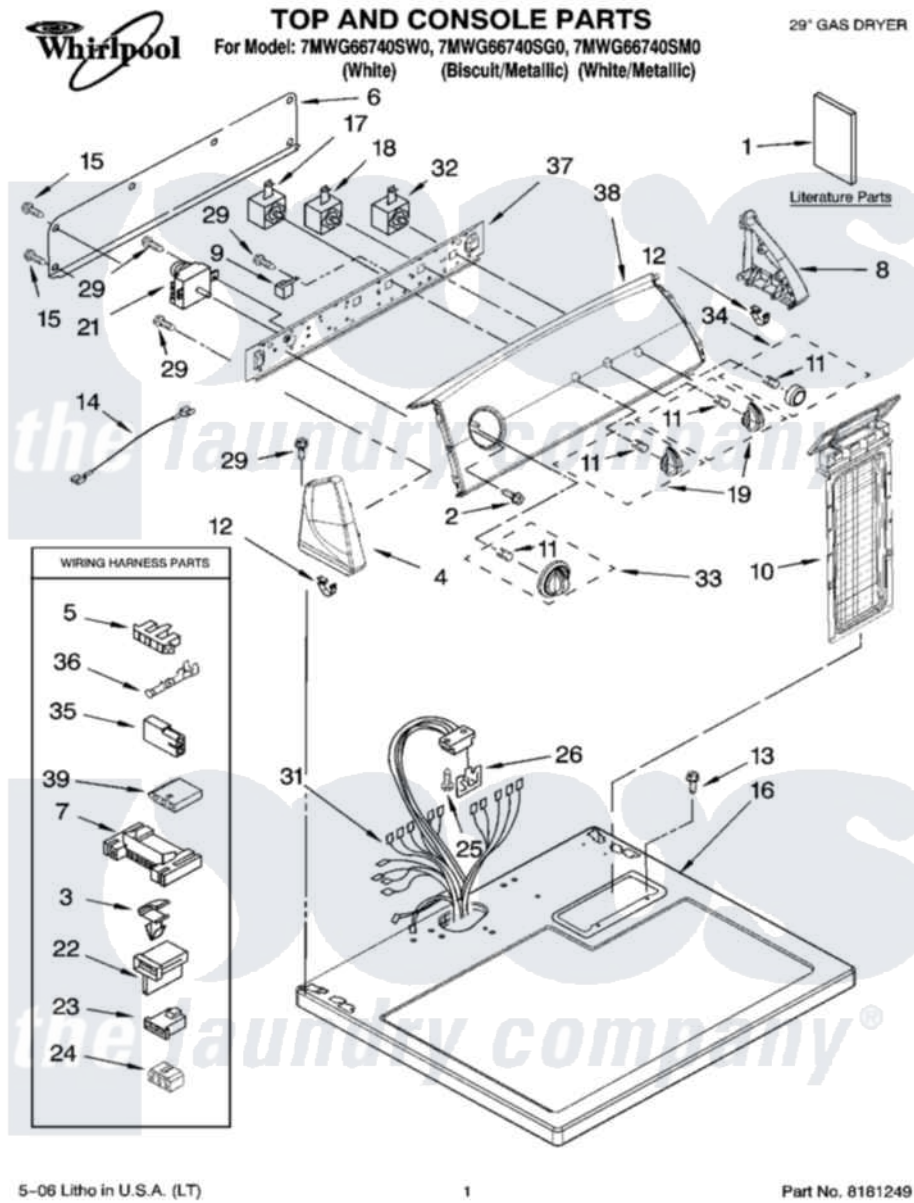

# Whirlpool 7MWG66740SW0 01 - TOP AND CONSOLE PARTS

5-06 Litho in U.S.A. (LT)

1

Part No. 8161249

Whirlpool [Residential Whirlpool 7MWG66740SW0 Dryer Parts](#) Parts Diagram 01 - TOP AND CONSOLE PARTS  
 Click on the part number to view part

"	<a href="#">8565955</a>		Cap, End
9	<a href="#">694419</a>		Mini-Buzzer
10	<a href="#">8557857</a>		Screen, Lint
"	<a href="#">8557858</a>		Screen, Lint
11	<a href="#">8536939</a>		Clip, Knob
12	<a href="#">8312709</a>		Clip-Console
13	688983	<a href="#">487240</a>	Screw, For Mtg. Service Capacitor
14	<a href="#">3401684</a>		Jumper, Wire
15	<a href="#">693995</a>		Screw, Hex Head
16	8559800	<a href="#">8563663</a>	Top
"	8563660	<a href="#">8563664</a>	Top
17	<a href="#">3405155</a>		Switch, Temperature
18	<a href="#">3405154</a>		Switch Rotary
19	<a href="#">8565944</a>		Knob, Control
"	<a href="#">8565947</a>		Knob, Control
21	<a href="#">3406725</a>		Timer Assembly
22	<a href="#">3403499</a>		Connector, 2-Postion
23	<a href="#">3403498</a>		Connector, 3-Position
24	<a href="#">3347243</a>		Block, Disconnect
25	359625	<a href="#">487240</a>	Screw, For Mtg. Service Capacitor
26	<a href="#">8558178</a>		Control, Electronic
29	8533971	<a href="#">90767</a>	Screw, 8A X 3/8 HeX Washer Head Tapping
31	<a href="#">8299891</a>		Harness, Wiring
32	<a href="#">3398095</a>		Switch, Push-To-Start
33	<a href="#">8566061</a>		Timer Knob Assembly
"	<a href="#">8566064</a>		Timer Knob Assembly
34	<a href="#">8566073</a>		Knob, Push-To-Start
"	<a href="#">8566076</a>		Knob, Push-To-Start
35	<a href="#">717252</a>		Receptacle, Terminal
36	<a href="#">94614</a>		Terminal
37	<a href="#">8566052</a>		Bracket, Console
38	<a href="#">8543041</a>		Panel, Control
"	<a href="#">8543042</a>		Panel, Control
"	<a href="#">8543043</a>		Panel, Control
39	<a href="#">3936144</a>		Do-It-Yourself Repair Manuals