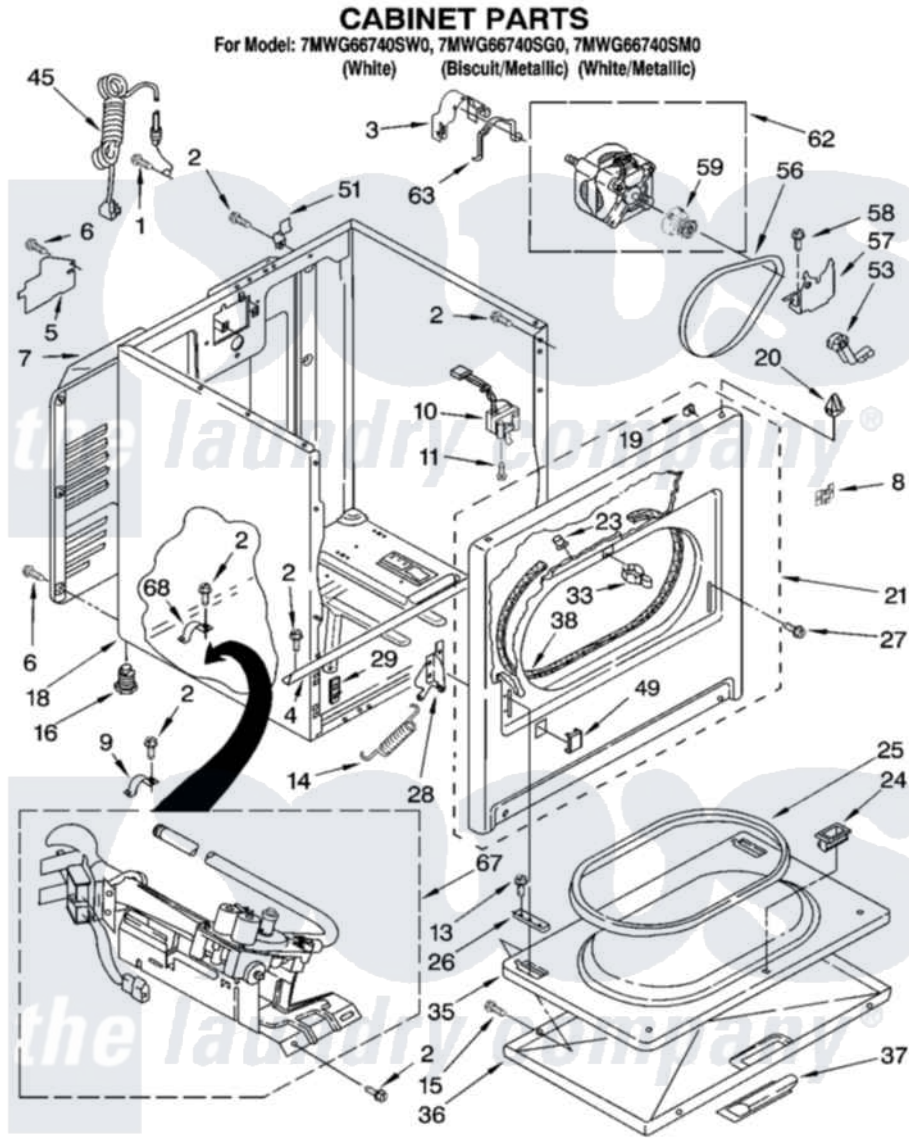

Whirlpool 7MWG66740SW0 02 - CABINET PARTS

8181249

3

Whirlpool [Residential Whirlpool 7MWG66740SW0 Dryer Parts](#) Parts Diagram 02 - CABINET PARTS
Click on the part number to view part

Item	Original Part Number	Replaced By	Status	Part Description
1	697776	4331106		Screw, No.10-32 X 7/16
2	343641	681414		Screw, 10AB X 1/2
3	3404162			Clamp, Motor
4	8541400			Bracket, Cabinet
5	3396795			Cover, Terminal Block
6	693995			Screw, Hex Head
7	3396805	280043		Panel-Rear
8	8546676	W10041960		Spring, Door
9	3980175			Clamp, Elbow
10	3406109	3406107		Door Switch Assembly
11	697773	3395530		Screw
13	694091			Trim, Side Right Hand
14	8541401	W10041960		Spring, Door
15	3357011	308685		Side Trim)
16	3392100	49621		Feet-Leveling
"	279810			Foot-Optional

19	98234		Clip, U-Bend
20	690363	18776	Lock, Front Top
21	8557200		Panel Front
"	8557202		Panel Front
23	685203	279220	Clip
24	3389441		Door Catch Assembly
25	3390731		Seal, Door
26	337189		Clip, Hinge
27	342043	486146	Screw
28	8066056		Hinge, Door
"	8066057		Hinge, Door
29	3394083		Clip, Front Panel
33	696144	279570	Latch
35	695737		Door, Rear
36	3393549		Door, Front
"	3977241		Door, Front
37	690270	348721	Handle
"	3977242		Handle, Door
38	3406129		Seal And Bearing Assembly
45	344020	3401402	Cord, Power
49	3394975		Plug, Front Panel
"	3394978		Plug, Front Panel
51	8066217		Hinge, Top
53	691366		Idler And Pulley Assembly
56	8066065	341241	Belt
57	348780		Base, Motor
58	3400500		Bolt, 3405245 5/16-18 X 3/4
59	8066184		Pulley, Motor
62	8066206	279827	Motor-Drve
63	660658		Clamp, Motor Mounting 343481 685441
67	8318272	W10465748	Burner-Gas
68	341029		Clamp, Pipe Door Spring