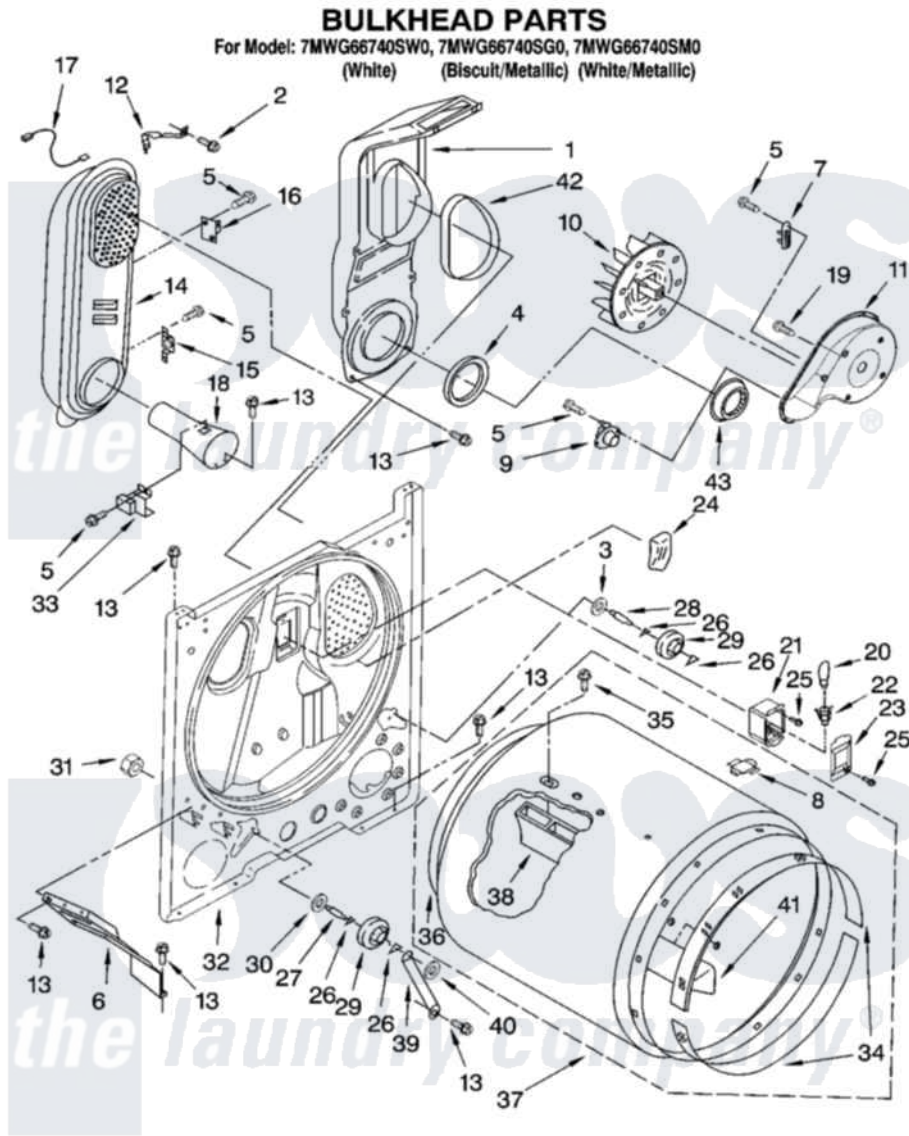

Whirlpool 7MWG66740SW0 03 - BULKHEAD PARTS

8181249

5

Whirlpool [Residential Whirlpool 7MWG66740SW0 Dryer Parts](#) Parts Diagram 03 - BULKHEAD PARTS
Click on the part number to view part

Item	Original Part Number	Replaced By	Status	Part Description
1	348368			Lint Chute Assembly
2	489463			Screw, 8-18 X 1/16
3	3388703			Washer, Support
4	347139			Seal, Lint Chute
5	90767			Screw, 8A X 3/8 HeX Washer Head Tapping
6	3406022			Bracket, Bulkhead
7	3392519			Thermal Limiter
8	8066086			Plug, Drum Hole
9	3387134			Thermostat, Internal-Bias
10	694089			Wheel, Blower
11	8577230			Housing, Blower
12	8066155			Clip, Heater Box
13	343641	681414		Screw, 10AB X 1/2
14	8530285	279980		Box
15	3403140			Thermostat, High-Limit 205F
16	280010			Kit, Thermal Cut-Off

17	3401707		Jumper, Tco-High Limit
18	8066049		Funnel, Burner Light
19	3390647	488729	Screw
20	3406124	22002263	Lamp
21	3977373		Bracket, Drum Light
22	3403634	W10136369	Socket, Drum Light Assembly
23	3402841	8532165	Lens, Drum Light
24	3976479	279366	Electrode
25	487909	488729	Screw
26	690997		Washer, Thrust
27	3399506	W10359270	Shaft, Drum Roller Threads
28	3399507	W10359269	Shaft, Drum Roller Threads
29	3397590	349241T	Support
30	348197		Washer, Support
31	3359452		Nut, Lock
32	3403494	279797	Bulkhead
33	338906		Radiant, Sensor
34	692526	279441	BeaRng-Rng
35	97787	W10109200	Screw, Baffle Mounting
36	3406130	279857	Seal
37	695587		Drum Assembly
38	692490		Baffle, Drum
39	3976434		Bracket, Support Shaft
40	90296		Nut, Push On
41	3403636		Baffle, Drum
42	339956		Seal, Air Duct To Bulkhead
43	696302		Shield, Exhaust