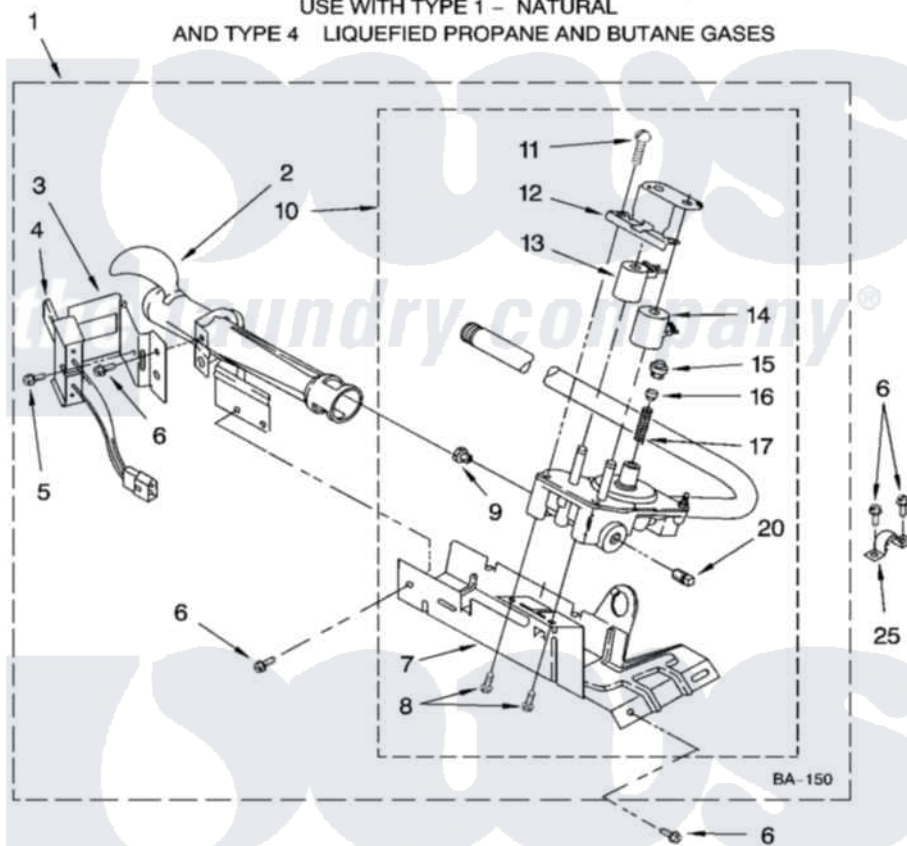

**Whirlpool 7MWG66740SW0 04 - 8318272 BURNER ASSEMBLY,  
OPTIONAL PARTS (NOT INCLUDED)**

**8318272 BURNER ASSEMBLY**

For Model: 7MWG66740SW0, 7MWG66740SG0, 7MWG66740SM0

(White) (Biscuit/Metallic) (White/Metallic)

USE WITH TYPE 1 - NATURAL

AND TYPE 4 LIQUEFIED PROPANE AND BUTANE GASES

8181249

7

Whirlpool [Residential Whirlpool 7MWG66740SW0 Dryer Parts](#) Parts Diagram 04 - 8318272 BURNER ASSEMBLY,  
OPTIONAL PARTS (NOT INCLUDED)  
[Click on the part number to view part](#)

Item	Original Part Number	Replaced By	Status	Part Description
1	8318272	<a href="#">W10465748</a>		Burner-Gas
2	688617	<a href="#">693140</a>		Burner
3	<a href="#">694298</a>			Bracket, Ignitor
4	686590	<a href="#">279311</a>		Ignitor
5	<a href="#">3393909</a>			Screw, 8-32 X 7/8
6	343641	<a href="#">681414</a>		Screw, 10AB X 1/2
7	693986			Base, Burner
8	<a href="#">3387057</a>			Screw, 10-16 X 1/2 Orifice, Burner
9	<a href="#">234826</a>			Orifice, Burner Type 1
"	<a href="#">229742</a>			Orifice, Burner
"	<a href="#">234868</a>			Orifice, Burner
10	8318277	<a href="#">W10337269</a>		Valve-Gas
11	<a href="#">694421</a>			Screw, Bracket Mounting
12	<a href="#">694538</a>			Bracket, Shunt