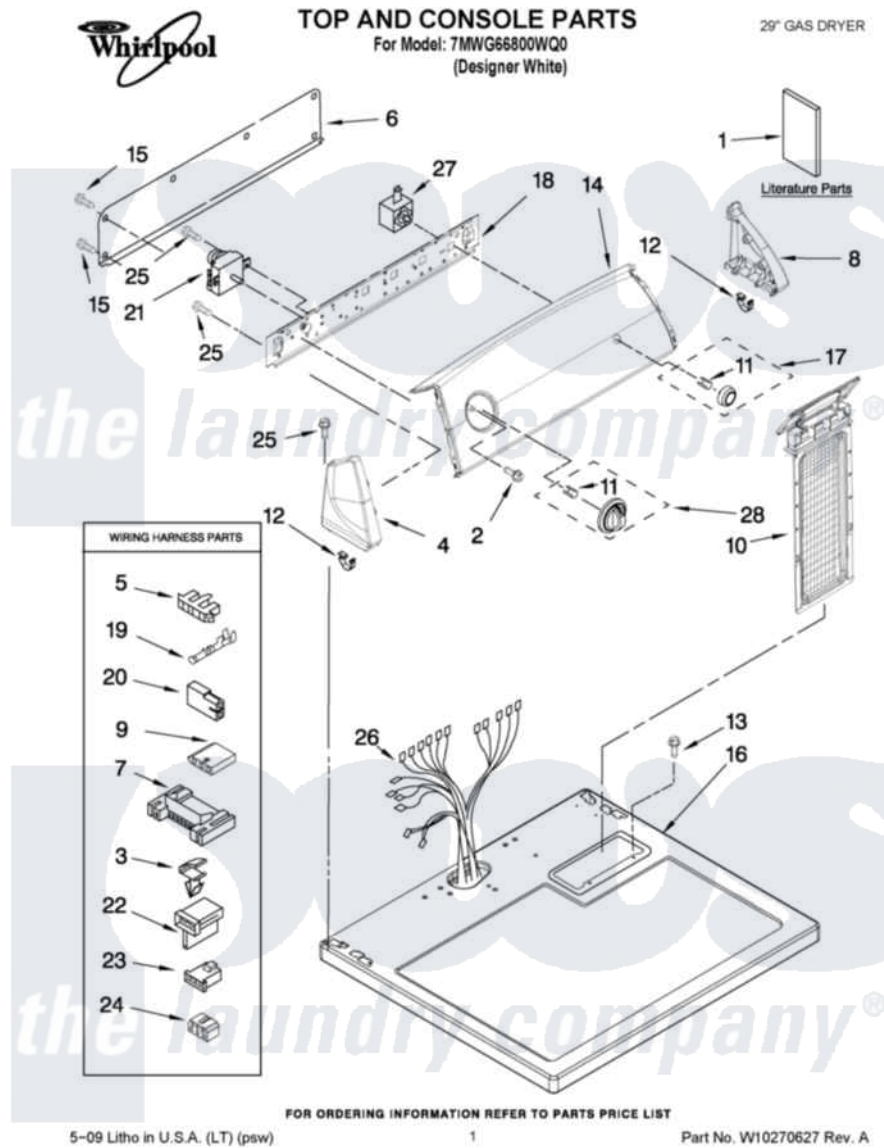

Whirlpool 7MWG66800WQ0 01 - TOP AND CONSOLE PARTS

Whirlpool Residential Whirlpool 7MWG66800WQ0 Dryer Parts Parts Diagram 01 - TOP AND CONSOLE PARTS
Click on the part number to view part

Item	Original Part Number	Replaced By	Status	Part Description
1	8564241		Not Available	Instructions, Installation
"	W10259076		Not Available	SHEET, CYCLE FEATURE
"	8565897		Not Available	Use And Care Guide
"	W10185985		Not Available	Wiring Diagram
2	8533951	3400859		Screw, Grounding
3	3394427			Clip-Harness
4	8566035	8565957		Cap, End
5	3397269			Connector, Timer
6	8274261			Do-It-Yourself Repair Manuals
7	3395683			Receptacle, Multi-Terminal
8	8566032	8565954		Cap, End
9	3936144			Do-It-Yourself Repair Manuals
10	8557857			Screen, Lint
11	8536939			Clip, Knob
12	8312709			Clip-Console
13	688983	487240		Screw, For Mtg. Service Capacitor

14	W10258967		Panel, Control
15	693995		Screw, Hex Head
16	8559800	8563663	Top
17	8566065		Knob, Push-To-Start
18	8566052		Bracket, Console
19	94614		Terminal
20	717252		Receptacle, Terminal
21	W10185969		Timer Assembly, 60 Hz
22	3403499		Connector, 2-Postion
23	3403498		Connector, 3-Position
24	3347243		Block, Disconnect
25	8533971	90767	Screw, 8A X 3/8 HeX Washer Head Tapping
26	W10186074		Harness, Wiring
27	3977456		Switch, Push-To-Start
28	8566061		Timer Knob Assembly