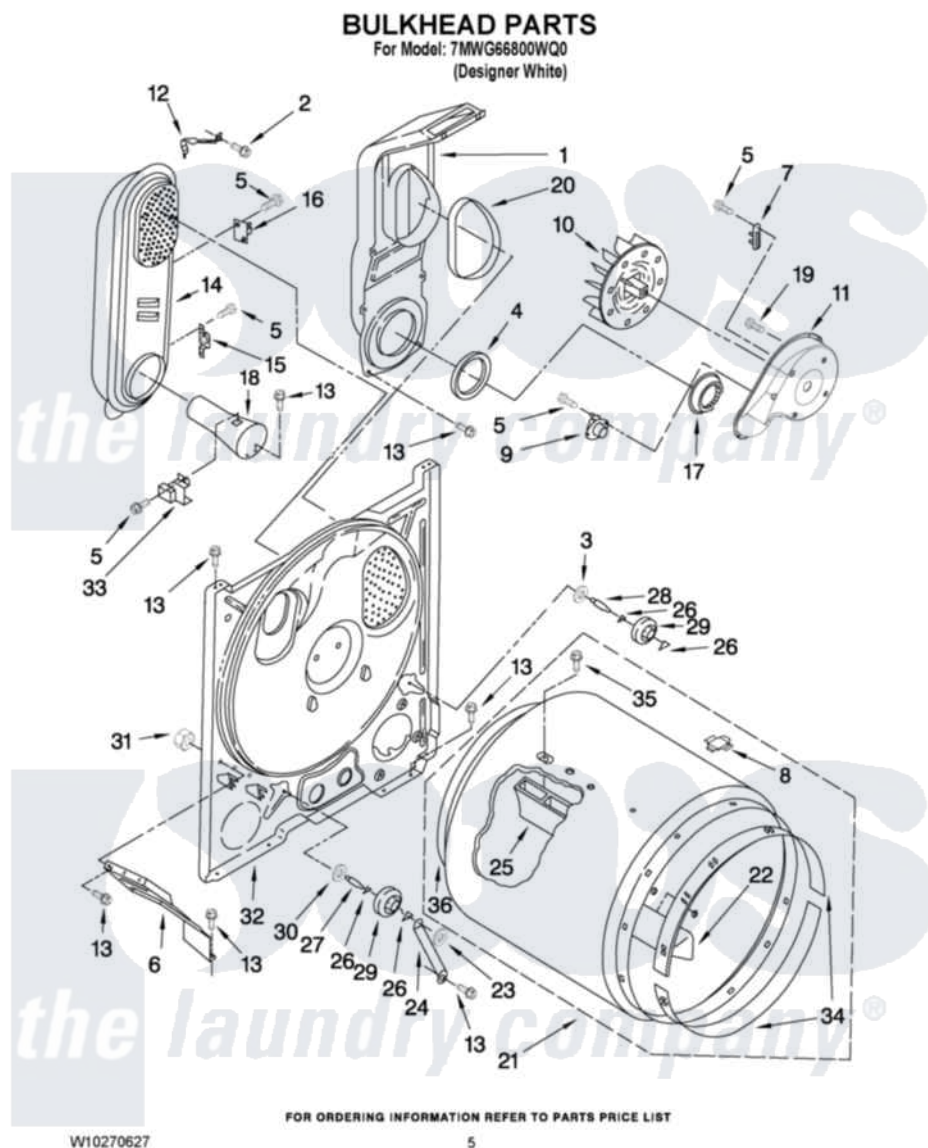

Whirlpool 7MWG66800WQ0 03 - BULKHEAD PARTS

Whirlpool [Residential Whirlpool 7MWG66800WQ0 Dryer Parts](#) Parts Diagram 03 - BULKHEAD PARTS
Click on the part number to view part

Item	Original Part Number	Replaced By	Status	Part Description
1	348368			Lint Chute Assembly
2	489463			Screw, 8-18 X 1/16
3	3388703			Washer, Support
4	347139			Seal, Lint Chute
5	90767			Screw, 8A X 3/8 HeX Washer Head Tapping
6	3406022			Bracket, Bulkhead
7	3392519			Thermal Limiter
8	8066086			Plug, Drum Hole
9	3387134			Thermostat, Internal-Bias
10	694089			Wheel, Blower
11	8577230			Housing, Blower
12	8066155			Clip, Heater Box
13	343641	681414		Screw, 10AB X 1/2
14	8530285	279980		Box
15	3403140			Thermostat, High-Limit 205F
16	3977394	279769		Cutoff-Tml

17	696302		Shield, Exhaust
18	8066049		Funnel, Burner Light
19	3390647	488729	Screw
20	339956		Seal, Air Duct To Bulkhead
21	695587		Drum Assembly
22	3403636		Baffle, Drum
23	90296		Nut, Push On
24	3976434		Bracket, Support Shaft
25	692490		Baffle, Drum
26	690997		Washer, Thrust
27	3399506	W10359270	Shaft, Drum Roller Threads
28	3399507	W10359269	Shaft, Drum Roller Threads
29	3397590	349241T	Support
30	348197		Washer, Support
31	3359452		Nut, Lock
32	3403491	279796	Bulkhead
33	338906		Radiant, Sensor
34	692526	279441	BeaRng-Rng
35	W10219342		Screw, Baffle Mounting
36	3406130	279857	Seal